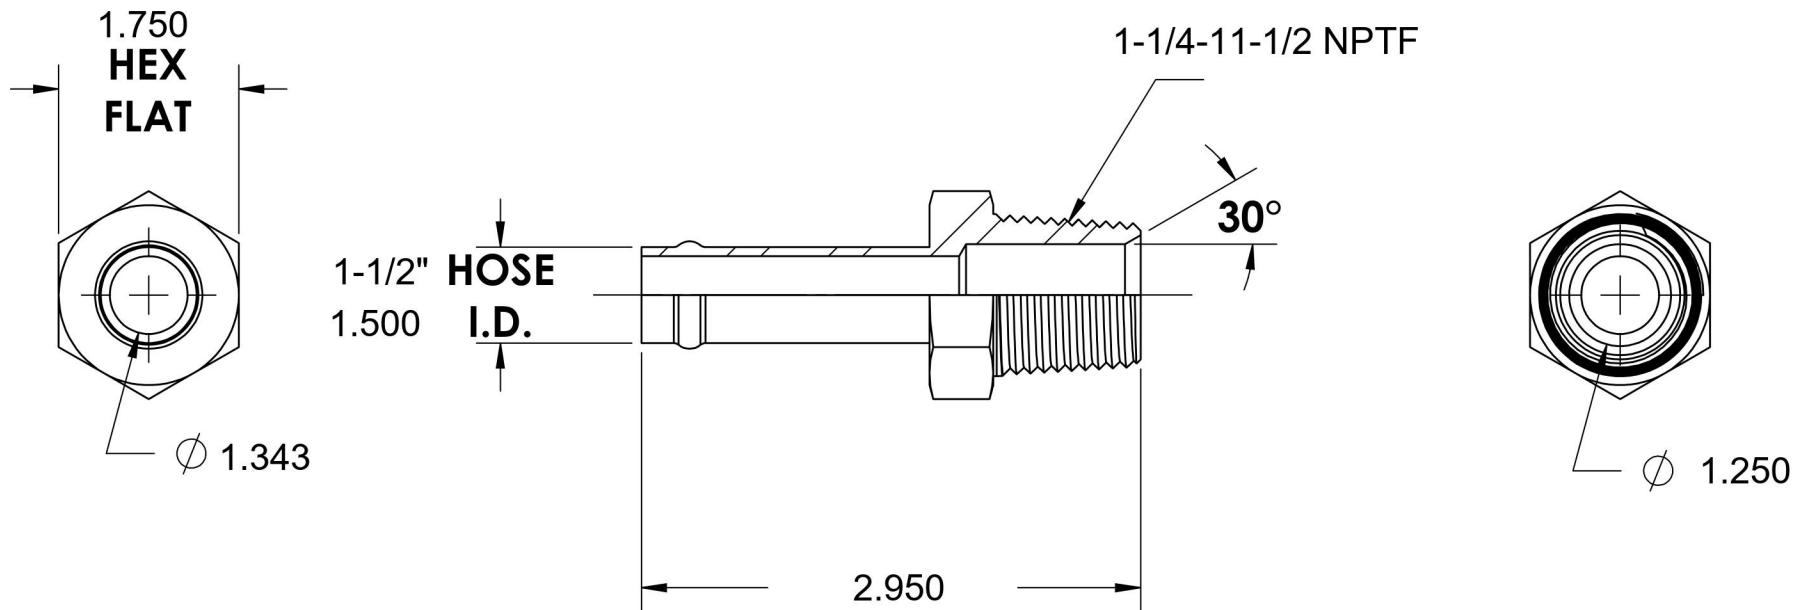

# 4404-24-20

Steel, SAE J1231 Hose Bead Male Connector, 1-1/2" Beaded Hose Barb x 1-1/4" Male NPTF 30°

6701 Cochran Road  
Solon, Ohio 44139  
Phone: (440) 248-1880  
Toll Free: 1-888-331-1523