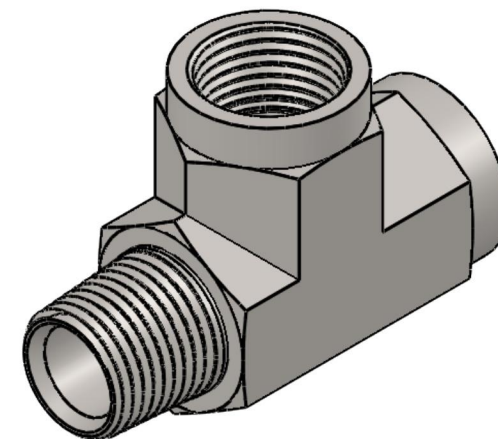

# 5602-20-20-20-FG

Steel, SAE J514 Pipe Male Run Tee, 1-1/4" Male NPTF 30° x 1-1/4" Female NPTF

6701 Cochran Road  
Solon, Ohio 44139  
Phone: (440) 248-1880  
Toll Free: 1-888-331-1523

<b>Temperature Rating</b>	<b>Material</b>	<b>Industry Standards</b>	<b>Series</b>
-65°F to 500°F	C1045 Steel	SAE J514, SAE J476	5602-FG
<b>Pressure Rating</b>	<b>Finish</b>		<b>Series Description</b>
1500 psi	Trivalent Zinc		SAE J514 Pipe Male Run Tee