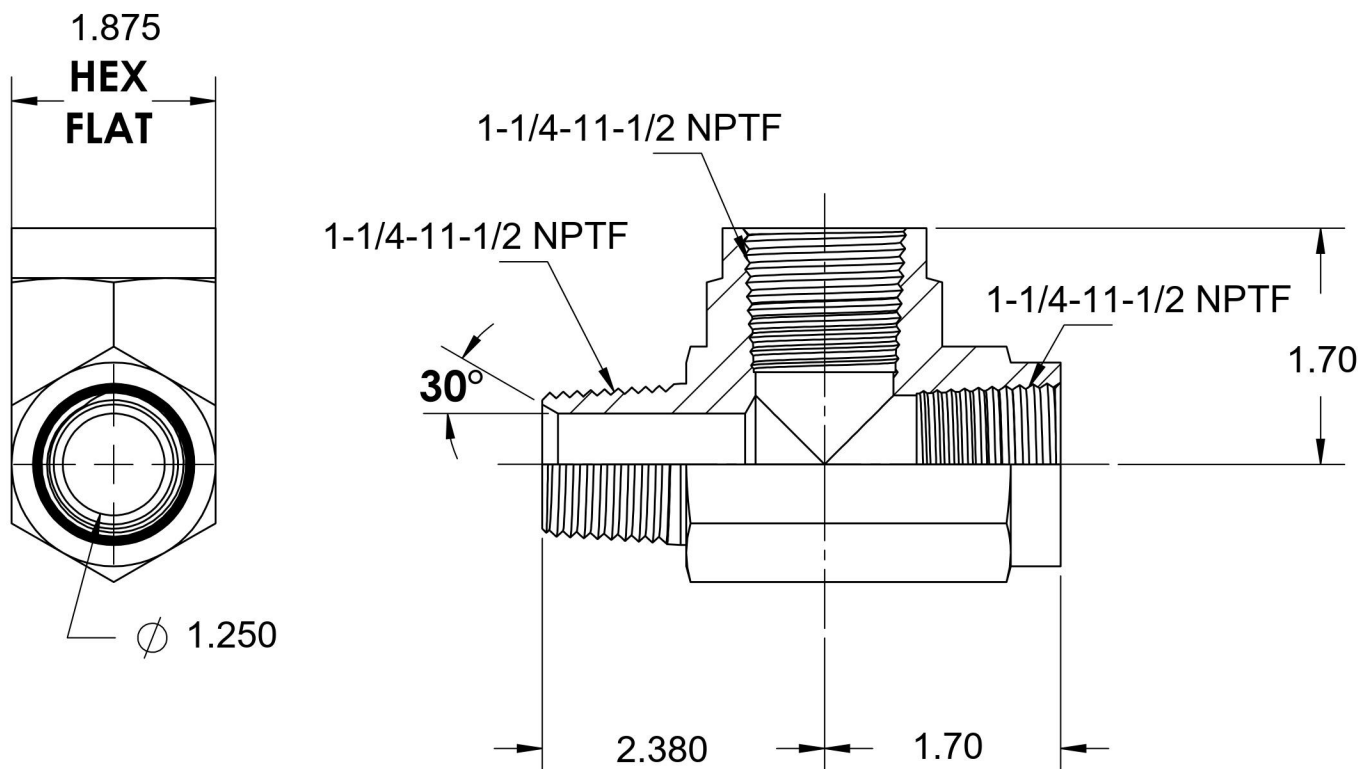

# 5602-20-20-20-FG

Steel, SAE J514 Pipe Male Run Tee, 1-1/4" Male NPTF 30° x 1-1/4" Female NPTF

6701 Cochran Road  
Solon, Ohio 44139  
Phone: (440) 248-1880  
Toll Free: 1-888-331-1523

<b>Temperature Rating</b>	<b>Material</b>	<b>Industry Standards</b>	<b>Series</b>
-65°F to 500°F	C1045 Steel	SAE J514, SAE J476	5602-FG
<b>Pressure Rating</b>	<b>Finish</b>		<b>Series Description</b>
1500 psi	Trivalent Zinc		SAE J514 Pipe Male Run Tee