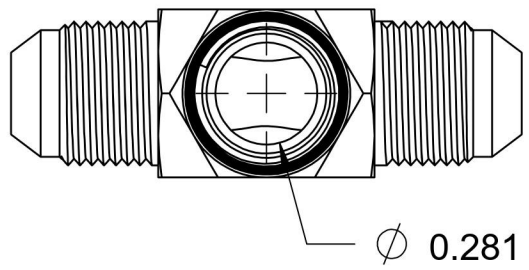

2601-06-06-04-B

Brass, SAE J514 SAE J514 37° Flare Male Branch Tee, 3/8" Male JIC x 3/8" Male JIC x 1/4" Male NPTF 30°

6701 Cochran Road
Solon, Ohio 44139
Phone: (440) 248-1880
Toll Free: 1-888-331-1523

Temperature Rating -325°F to 400°F	Material CA377 Brass	Industry Standards SAE J514 , SAE J476	Series 2601-B
Pressure Rating 3300 psi	Finish Natural Finish		Series Description SAE J514 37° Flare Male Branch Tee