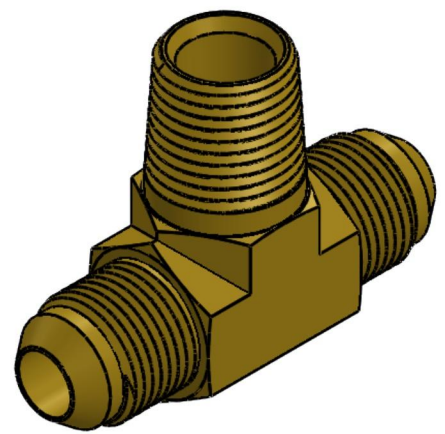

2601-06-06-04-B

Brass, SAE J514 SAE J514 37° Flare Male Branch Tee, 3/8" Male JIC x 3/8" Male JIC x 1/4" Male NPTF 30°

6701 Cochran Road
Solon, Ohio 44139
Phone: (440) 248-1880
Toll Free: 1-888-331-1523

Temperature Rating -325°F to 400°F	Material CA377 Brass	Industry Standards SAE J514 , SAE J476	Series 2601-B
Pressure Rating 3300 psi	Finish Natural Finish		Series Description SAE J514 37° Flare Male Branch Tee