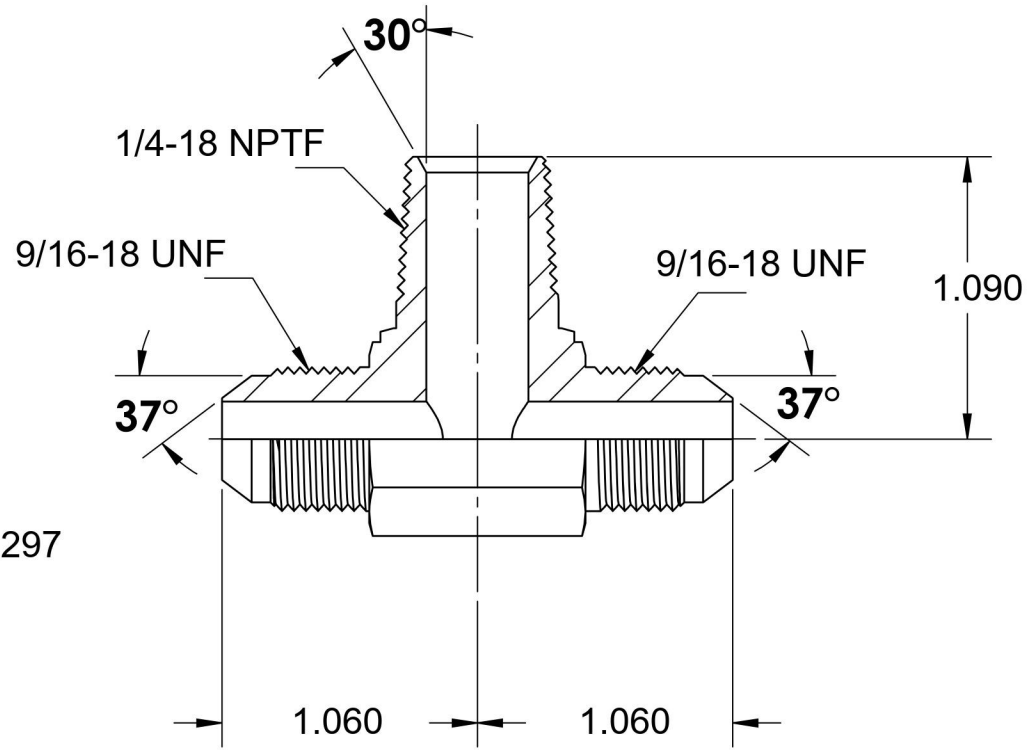

2601-06-06-04-B

Brass, SAE J514 SAE J514 37° Flare Male Branch Tee, 3/8" Male JIC x 3/8" Male JIC x 1/4" Male NPTF 30°

6701 Cochran Road
Solon, Ohio 44139
Phone: (440) 248-1880
Toll Free: 1-888-331-1523

Temperature Rating -325°F to 400°F	Material CA377 Brass	Industry Standards SAE J514 , SAE J476	Series 2601-B
Pressure Rating 3300 psi	Finish Natural Finish		Series Description SAE J514 37° Flare Male Branch Tee