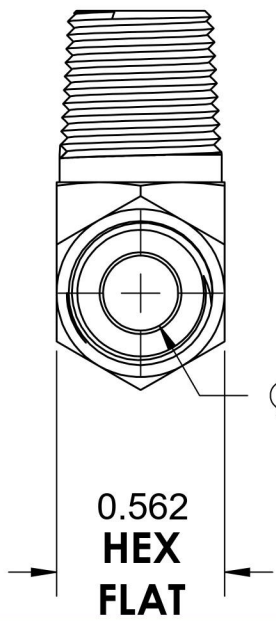

2601-06-06-04-B

Brass, SAE J514 SAE J514 37° Flare Male Branch Tee, 3/8" Male JIC x 3/8" Male JIC x 1/4" Male NPTF 30°

6701 Cochran Road
Solon, Ohio 44139
Phone: (440) 248-1880
Toll Free: 1-888-331-1523

Temperature Rating -325°F to 400°F	Material CA377 Brass	Industry Standards SAE J514 , SAE J476	Series 2601-B
Pressure Rating 3300 psi	Finish Natural Finish		Series Description SAE J514 37° Flare Male Branch Tee