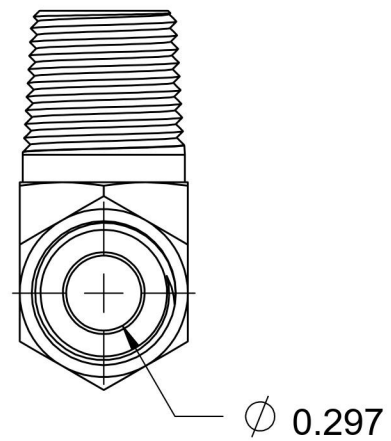

2601-06-06-04-B

Brass, SAE J514 SAE J514 37° Flare Male Branch Tee, 3/8" Male JIC x 3/8" Male JIC x 1/4" Male NPTF 30°

6701 Cochran Road
Solon, Ohio 44139
Phone: (440) 248-1880
Toll Free: 1-888-331-1523

Temperature Rating -325°F to 400°F	Material CA377 Brass	Industry Standards SAE J514 , SAE J476	Series 2601-B
Pressure Rating 3300 psi	Finish Natural Finish		Series Description SAE J514 37° Flare Male Branch Tee