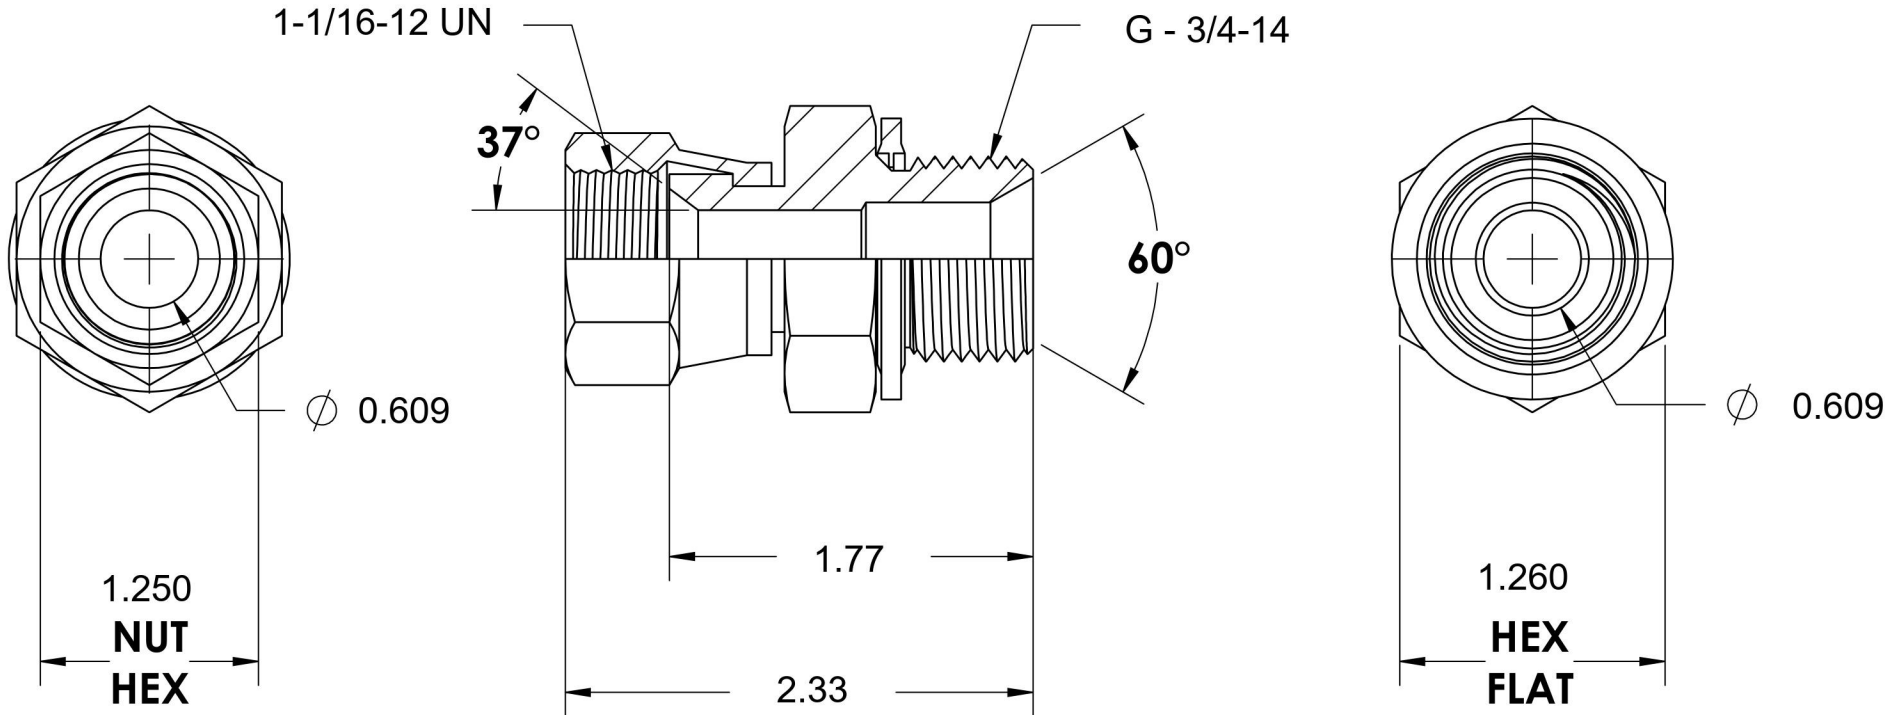

7022-12-12-BS

Steel, SAE J514 37° Flare Swivel BSPP Type (D) Bonded Seal Port/Line Connector, 3/4" Female JIC Swivel x 3/4-14 Male BSPP 60° Line/Port

6701 Cochran Road
Solon, Ohio 44139
Phone: (440) 248-1880
Toll Free: 1-888-331-1523

Temperature Rating -40°F to 250°F	Material C1045 / 12L14 Steel	Industry Standards SAE J514, ISO 1179	Series 7022-BS
Pressure Rating 2900 psi	Finish Trivalent Zinc	ISO 8434-6, ASTM B633	Series Description SAE J514 37° Flare Swivel BSPP Type (D) Bonded Seal Port/Line Connector