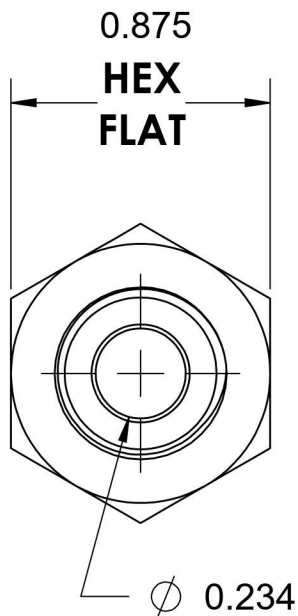

2405-05-06

Steel, SAE J514 Flared Tube Female Connector, 5/16" Male JIC x 3/8" Female NPTF

6701 Cochran Road
Solon, Ohio 44139
Phone: (440) 248-1880
Toll Free: 1-888-331-1523

Temperature Rating

-65°F to 500°F

Series

2405

Series Description

SAE J514 Flared Tube
Female Connector