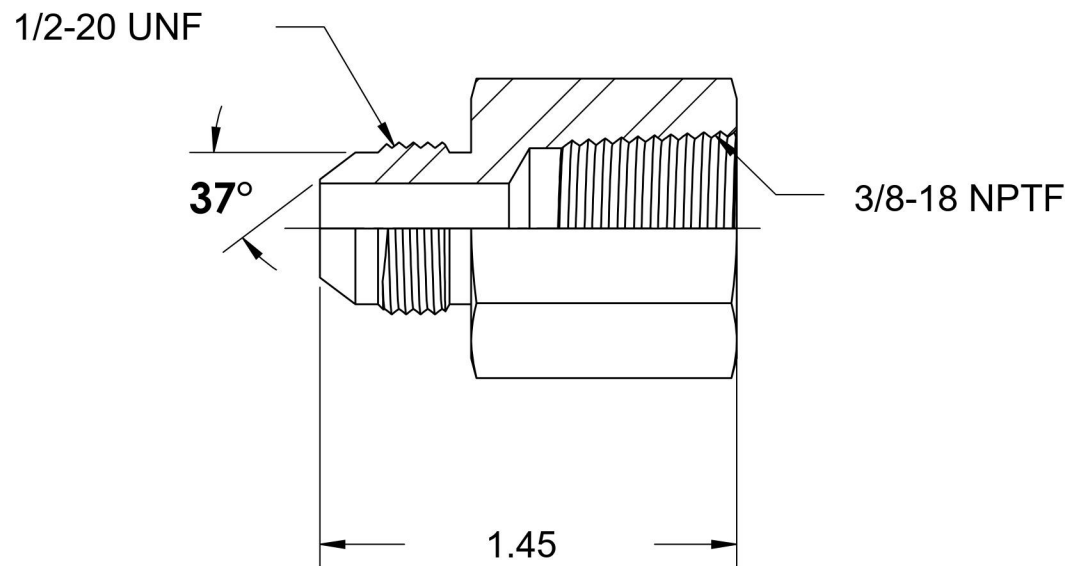

2405-05-06

Steel, SAE J514 Flared Tube Female Connector, 5/16" Male JIC x 3/8" Female NPTF

6701 Cochran Road
Solon, Ohio 44139
Phone: (440) 248-1880
Toll Free: 1-888-331-1523

Temperature Rating

-65°F to 500°F

Series

2405

Series Description

SAE J514 Flared Tube
Female Connector