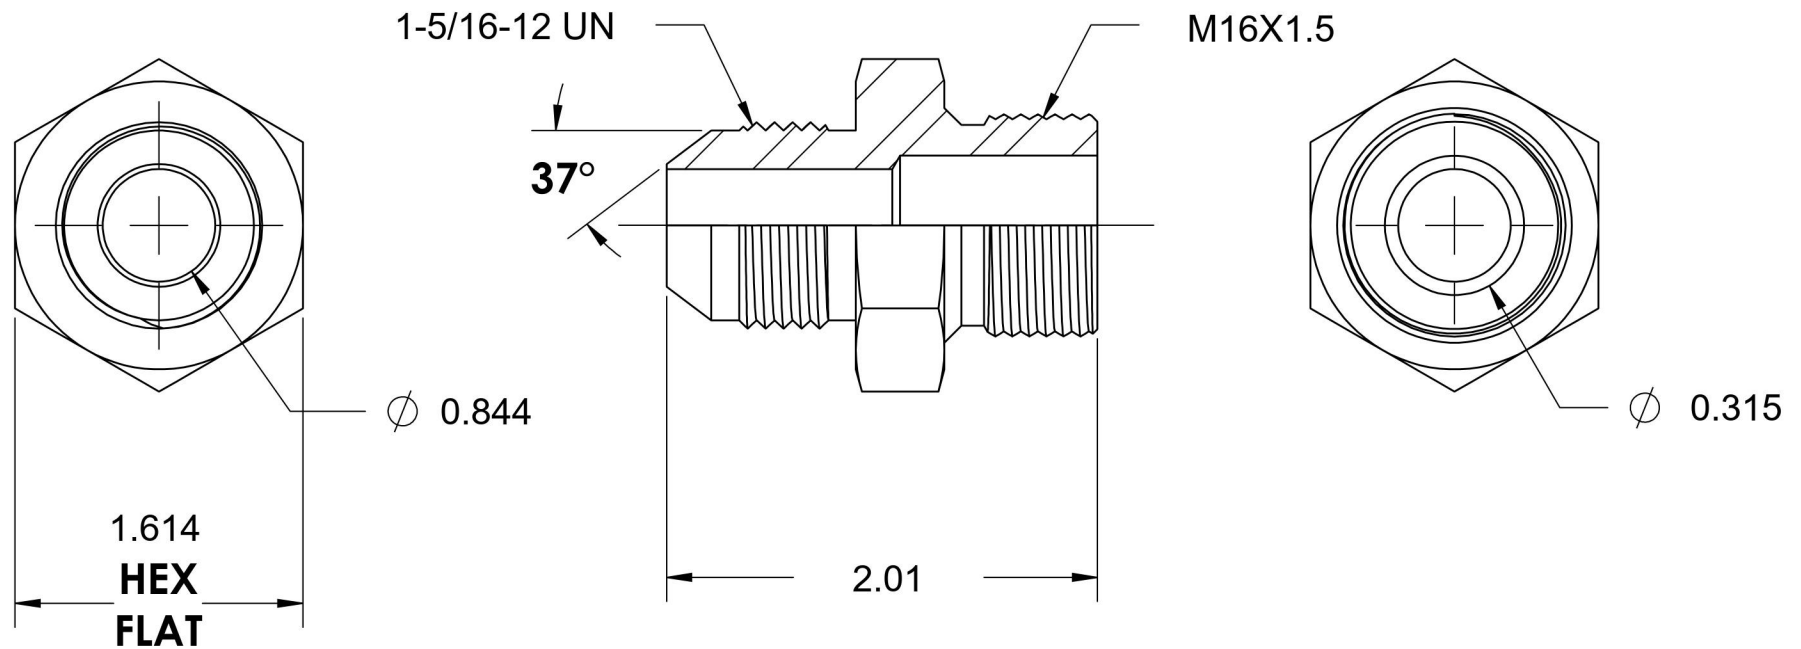

7005-16-16-SS

Stainless Steel, SAE J514 37° Flare Male Metric Port/Line Connector, 1" Male JIC x M16X1.5 Male Metric 60° Line/Port

6701 Cochran Road
Solon, Ohio 44139
Phone: (440) 248-1880
Toll Free: 1-888-331-1523

Temperature Rating	Material	Industry Standards	Series
-425°F to 1200°F	316/316L Stainless Steel	SAE J514, ISO 9974	7005-SS
Pressure Rating	Finish		Series Description
4000 psi	Passivated		SAE J514 37° Flare Male Metric Port/Line Connector