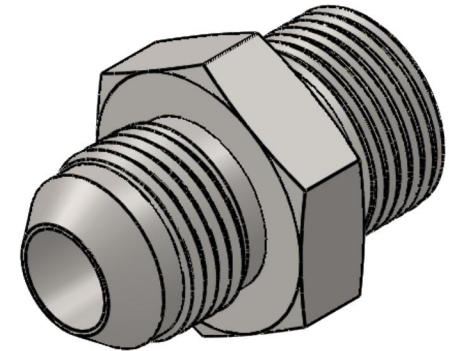

7005-16-16-SS

Stainless Steel, SAE J514 37° Flare Male Metric Port/Line Connector, 1" Male JIC x M16X1.5 Male Metric 60° Line/Port

6701 Cochran Road
Solon, Ohio 44139
Phone: (440) 248-1880
Toll Free: 1-888-331-1523

Temperature Rating	Material	Industry Standards	Series
-425°F to 1200°F	316/316L Stainless Steel	SAE J514, ISO 9974	7005-SS
Pressure Rating	Finish		Series Description
4000 psi	Passivated		SAE J514 37° Flare Male Metric Port/Line Connector