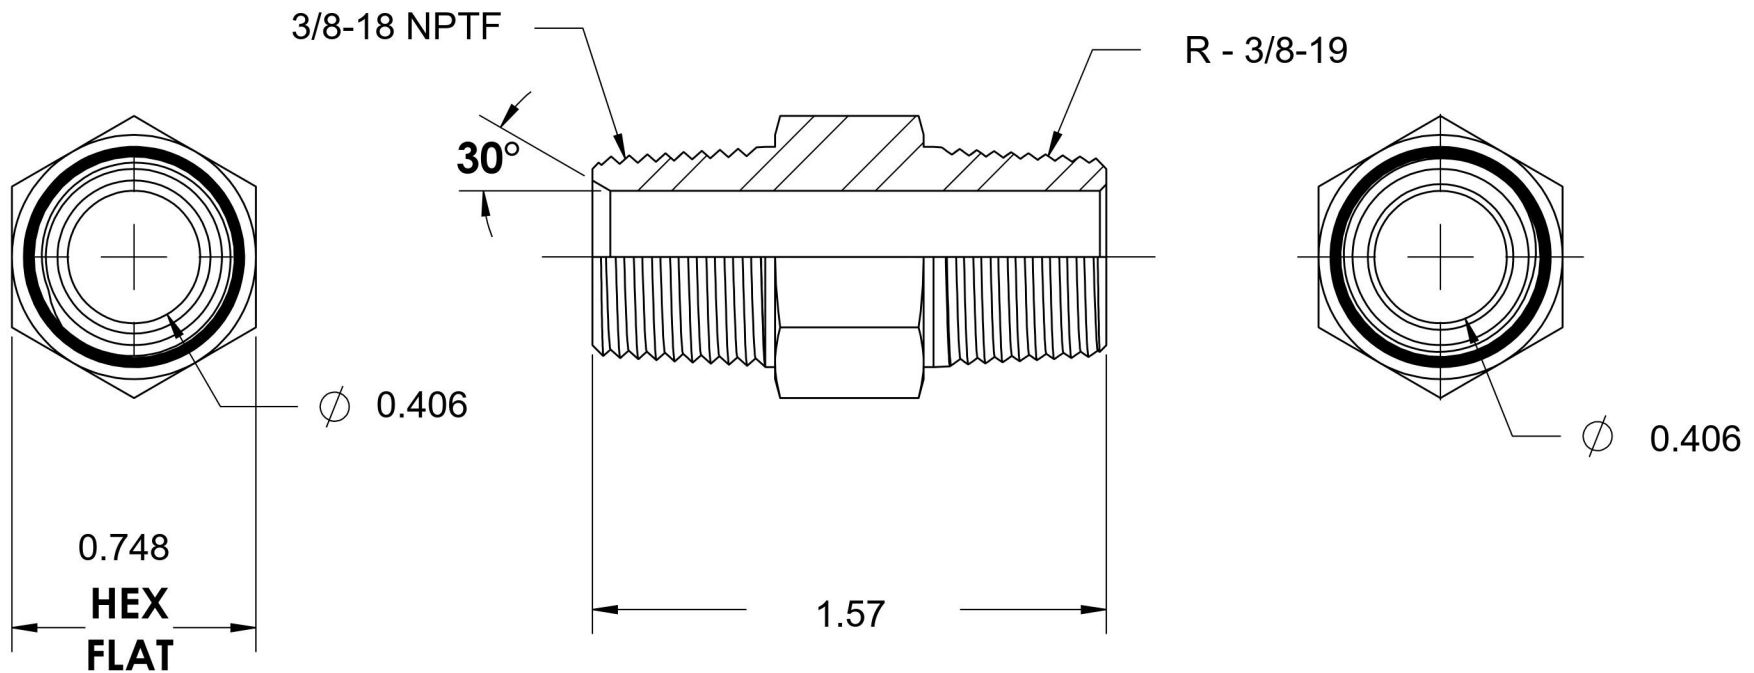

# 7030-06-06-SS

Stainless Steel, SAE J476 Pipe Male BSPT Nipple, 3/8" Male NPTF 30° x 3/8" Male BSPT

6701 Cochran Road  
Solon, Ohio 44139  
Phone: (440) 248-1880  
Toll Free: 1-888-331-1523

<b>Temperature Rating</b> -425°F to 1200°F	<b>Material</b> 316/316L Stainless Steel	<b>Industry Standards</b> SAE J476, ISO 7-1	<b>Series</b> 7030-SS
<b>Pressure Rating</b> 6000 psi	<b>Finish</b> Passivated		<b>Series Description</b> SAE J476 Pipe Male BSPT Nipple