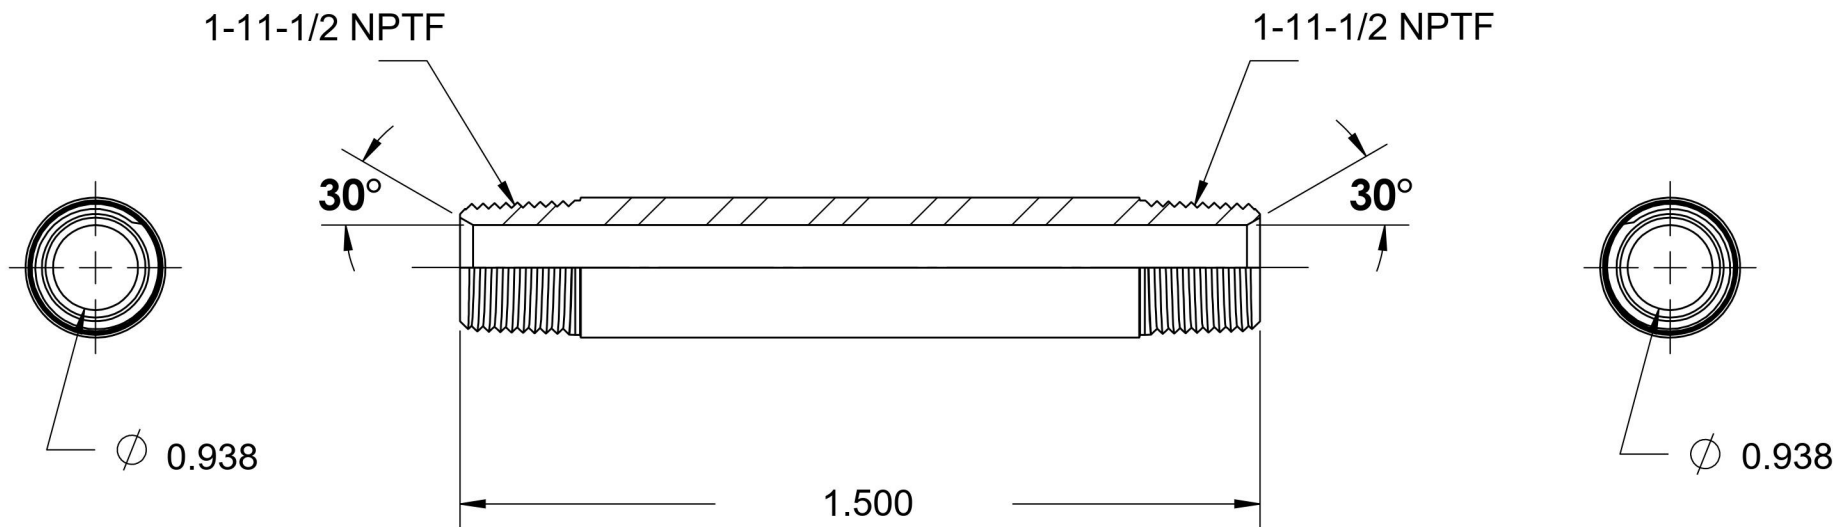

# 5404-N-16X1.500

Steel, SAE J514 Pipe Long Nipple, 1" Male NPTF 30° x 1" Male NPTF 30°

6701 Cochran Road  
Solon, Ohio 44139  
Phone: (440) 248-1880  
Toll Free: 1-888-331-1523