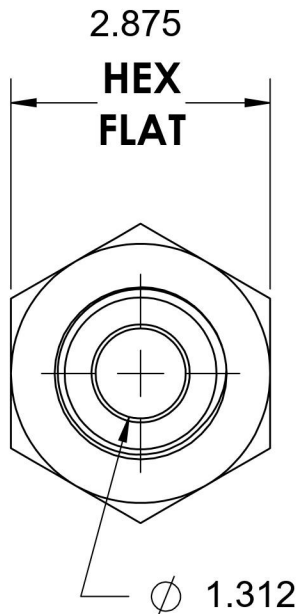

2405-24-32-SS

Stainless Steel, SAE J514 Flared Tube Female Connector, 1-1/2" Male JIC x 2" Female NPTF

1-7/8-12 UN

6701 Cochran Road
Solon, Ohio 44139
Phone: (440) 248-1880
Toll Free: 1-888-331-1523

Temperature Rating

SAE J514 , SAE J476

Series

2405-SS

Series Description

SAE J514 Flared Tube
Female Connector