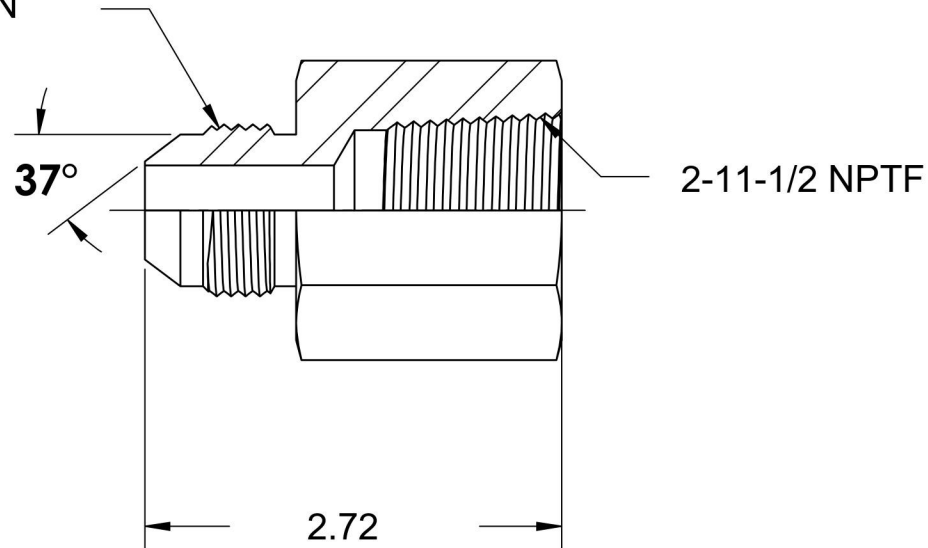

2405-24-32-SS

Stainless Steel, SAE J514 Flared Tube Female Connector, 1-1/2" Male JIC x 2" Female NPTF

1-7/8-12 UN

6701 Cochran Road
Solon, Ohio 44139
Phone: (440) 248-1880
Toll Free: 1-888-331-1523

Temperature Rating

-425°F to 1200°F

Pressure Rating

1500 psi

Material

316/316L Stainless Steel

Finish

Passivated

Industry Standards

SAE J514 , SAE J476

Series

2405-SS

Series Description

SAE J514 Flared Tube
Female Connector