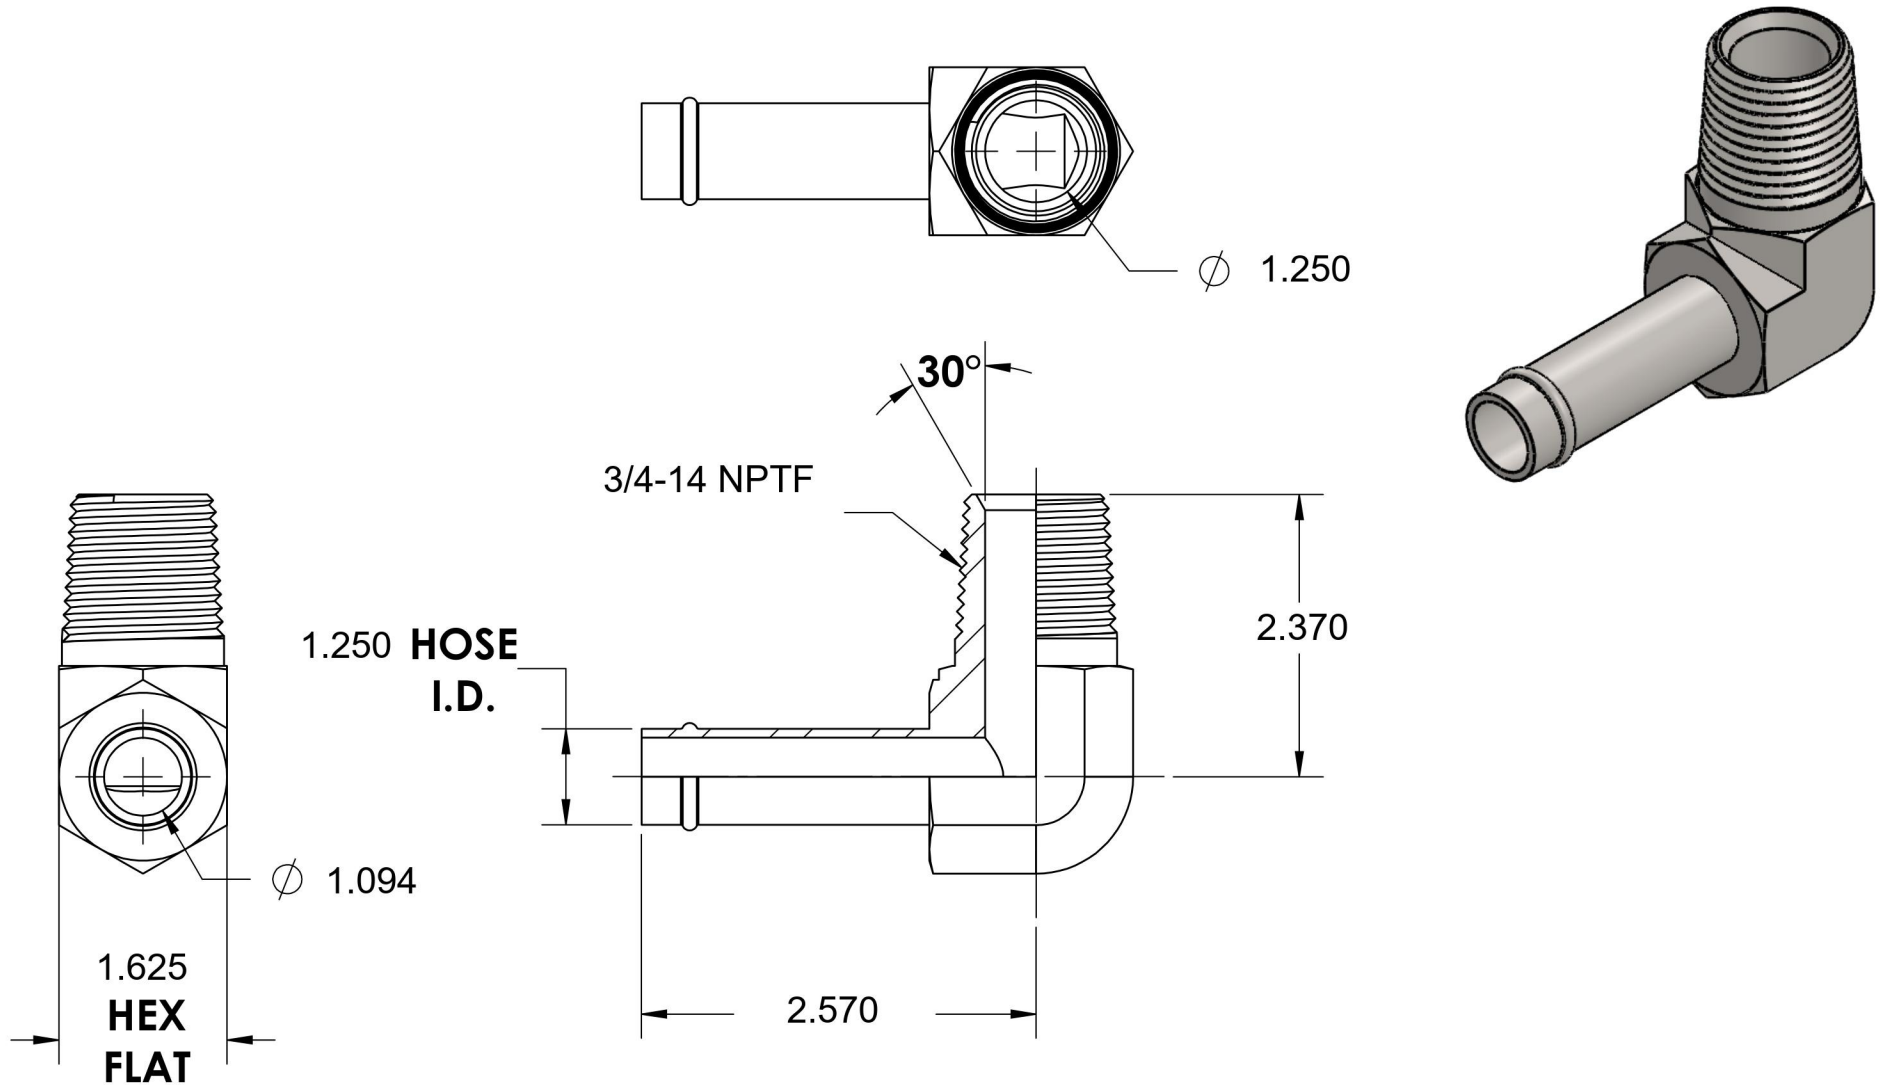

# 4501-20-20-SS

Stainless Steel, SAE J1231 Hose Bead 90° Male Elbow, 1-1/4" Beaded Hose Barb x 3/4" Male NPTF 30°

6701 Cochran Road  
Solon, Ohio 44139  
Phone: (440) 248-1880  
Toll Free: 1-888-331-1523

<b>Temperature Rating</b>	<b>Material</b>	<b>Industry Standards</b>	<b>Series</b>
-425°F to 1200°F	316/316L Stainless Steel	SAE J1231, SAE J476	4501-SS
<b>Pressure Rating</b>	<b>Finish</b>		<b>Series Description</b>
150 psi	Passivated		SAE J1231 Hose Bead 90° Male Elbow