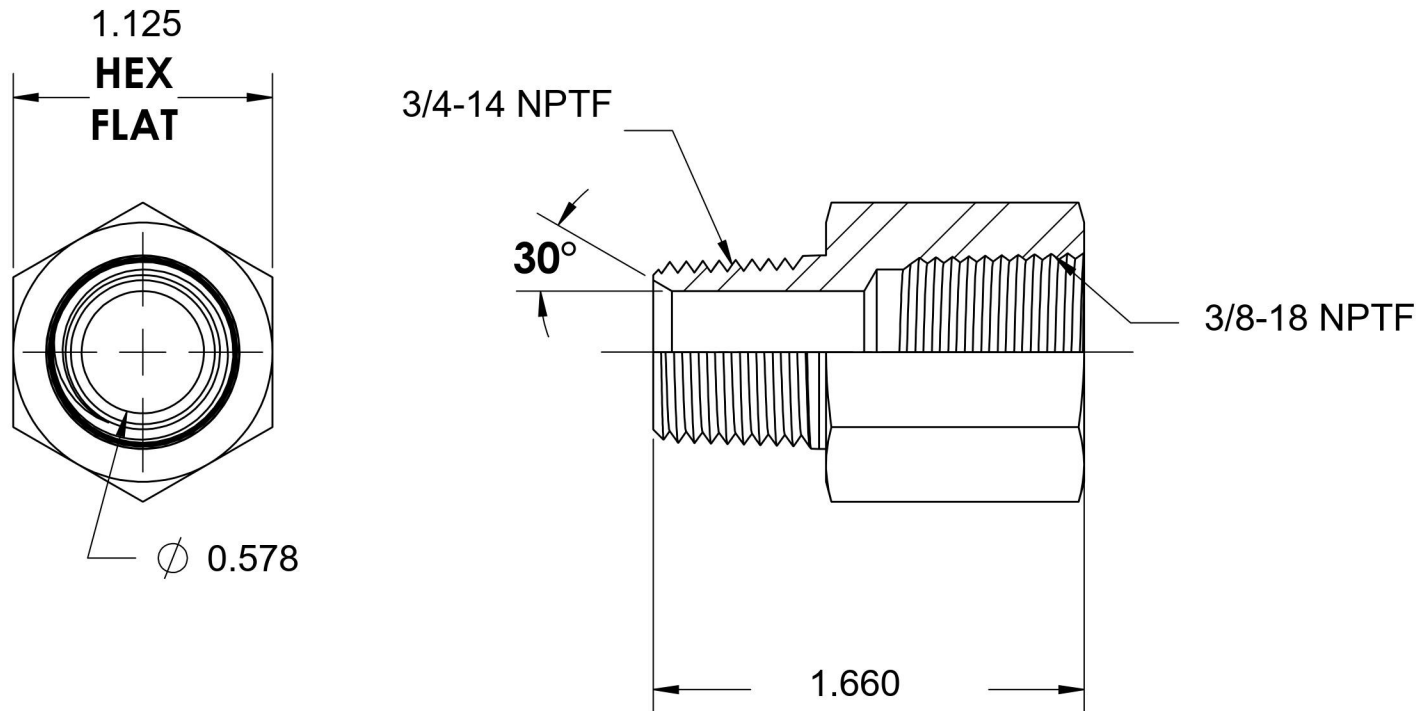

5405-12-06-SS

Stainless Steel, SAE J514 Pipe Expander, 3/4" Male NPTF 30° x 3/8" Female NPTF

6701 Cochran Road
Solon, Ohio 44139
Phone: (440) 248-1880
Toll Free: 1-888-331-1523

Temperature Rating	Material	Industry Standards	Series
-425°F to 1200°F	316/316L Stainless Steel	SAE J514 , SAE J476	5405-SS
Pressure Rating	Finish		Series Description
4800 psi	Passivated		SAE J514 Pipe Expander