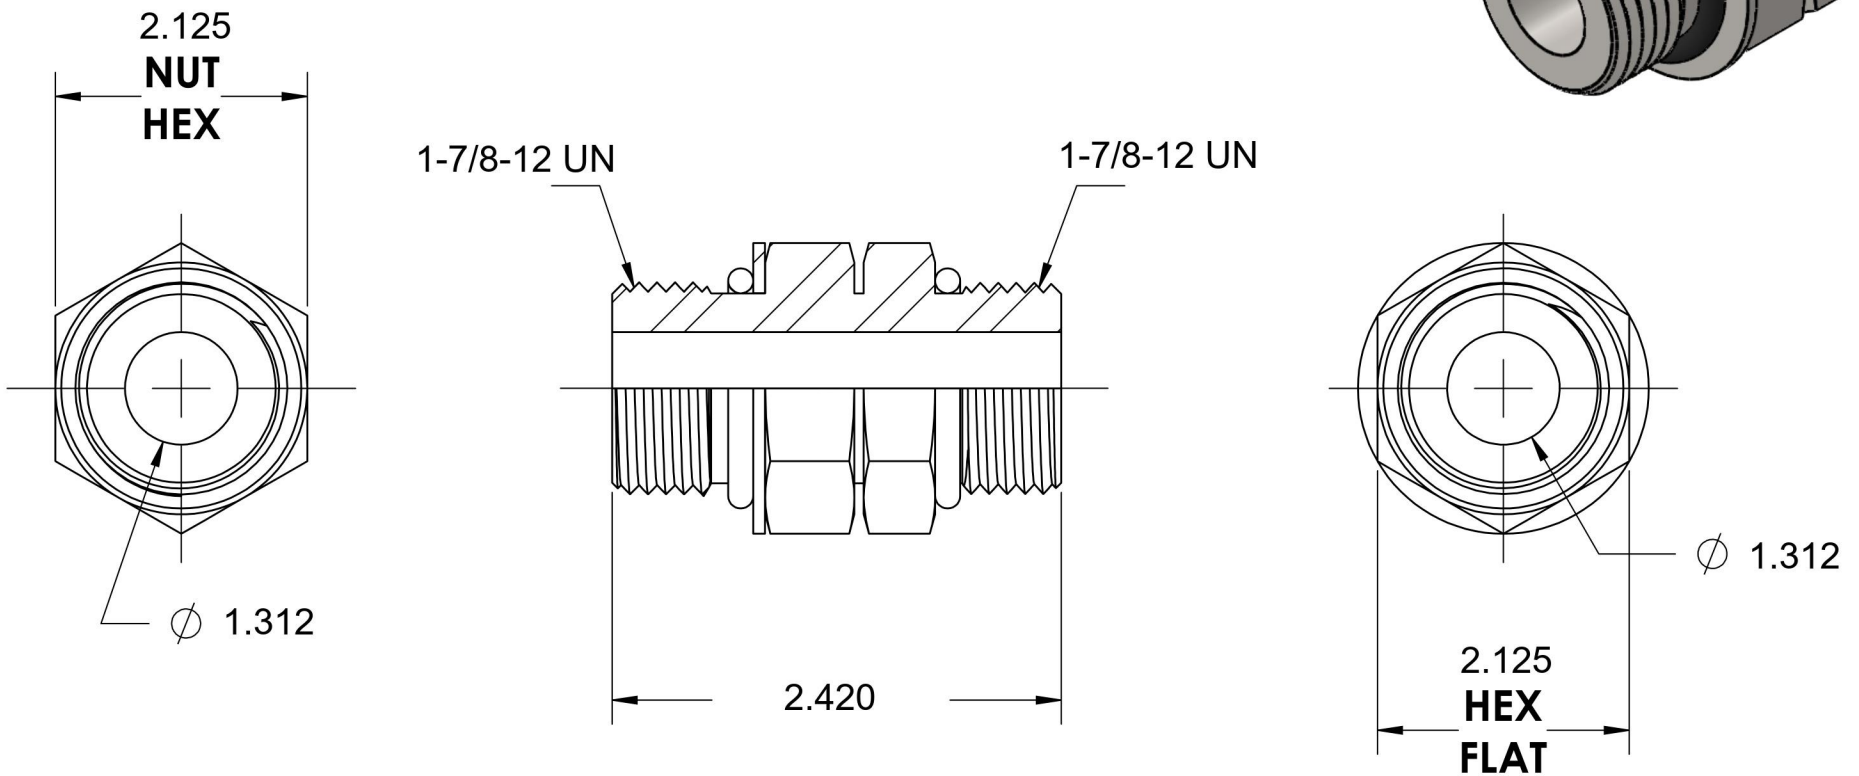

# 3474-24-24-NWO-SS

Stainless Steel, SAE J1926 Adjustable O-Ring Boss Nipple, 1-7/8-12 Male Adjustable ORB x 1-7/8-12 Male ORB

6701 Cochran Road  
Solon, Ohio 44139  
Phone: (440) 248-1880  
Toll Free: 1-888-331-1523

<b>Temperature Rating</b>	<b>Material</b>	<b>Industry Standards</b>	<b>Series</b>
-40°F to 250°F	316/316L Stainless Steel	SAE J1926-3, SAE J515	3474-NWO-SS
<b>Pressure Rating</b>	<b>Finish</b>		<b>Series Description</b>
3000 psi	Passivated		SAE J1926 Adjustable O-Ring Boss Nipple