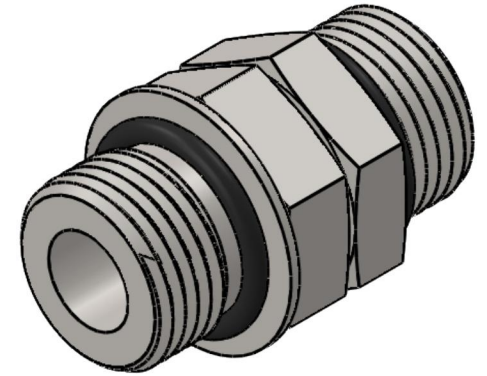

# 3474-24-24-NWO-SS

Stainless Steel, SAE J1926 Adjustable O-Ring Boss Nipple, 1-7/8-12 Male Adjustable ORB x 1-7/8-12 Male ORB

6701 Cochran Road  
Solon, Ohio 44139  
Phone: (440) 248-1880  
Toll Free: 1-888-331-1523

<b>Temperature Rating</b>	<b>Material</b>	<b>Industry Standards</b>	<b>Series</b>
-40°F to 250°F	316/316L Stainless Steel	SAE J1926-3, SAE J515	3474-NWO-SS
<b>Pressure Rating</b>	<b>Finish</b>		<b>Series Description</b>
3000 psi	Passivated		SAE J1926 Adjustable O-Ring Boss Nipple