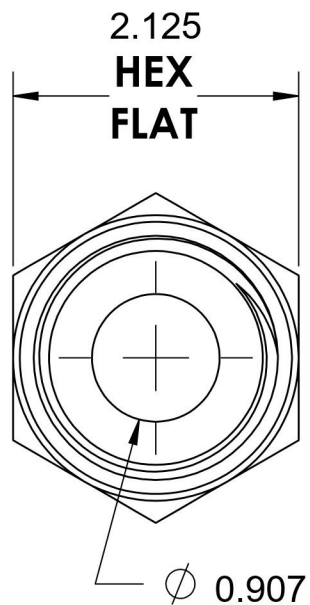

# 6405-24-12-O-SS

Stainless Steel, SAE J1926 O-Ring Boss Female Adapter, 1-7/8-12 Male ORB x 3/4" Female NPTF

1-7/8-12 UN

3/4-14 NPTF

6701 Cochran Road  
Solon, Ohio 44139  
Phone: (440) 248-1880  
Toll Free: 1-888-331-1523

<b>Temperature Rating</b>	<b>Material</b>	<b>Industry Standards</b>	<b>Series</b>
-40°F to 250°F	316/316L Stainless Steel	SAE J1926-3, SAE J476	6405-O-SS
<b>Pressure Rating</b>	<b>Finish</b>	SAE J515	<b>Series Description</b>
3600 psi	Passivated		SAE J1926 O-Ring Boss Female Adapter