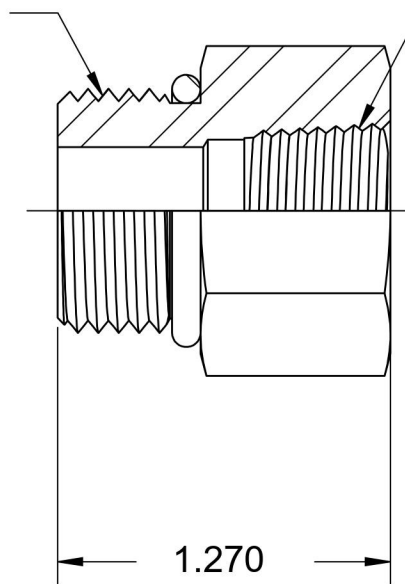

# 6405-24-12-O-SS

Stainless Steel, SAE J1926 O-Ring Boss Female Adapter, 1-7/8-12 Male ORB x 3/4" Female NPTF

1-7/8-12 UN

3/4-14 NPTF

6701 Cochran Road  
Solon, Ohio 44139  
Phone: (440) 248-1880  
Toll Free: 1-888-331-1523

<b>Temperature Rating</b>	<b>Material</b>	<b>Industry Standards</b>	<b>Series</b>
-40°F to 250°F	316/316L Stainless Steel	SAE J1926-3, SAE J476	6405-O-SS
<b>Pressure Rating</b>	<b>Finish</b>	SAE J515	<b>Series Description</b>
3600 psi	Passivated		SAE J1926 O-Ring Boss Female Adapter