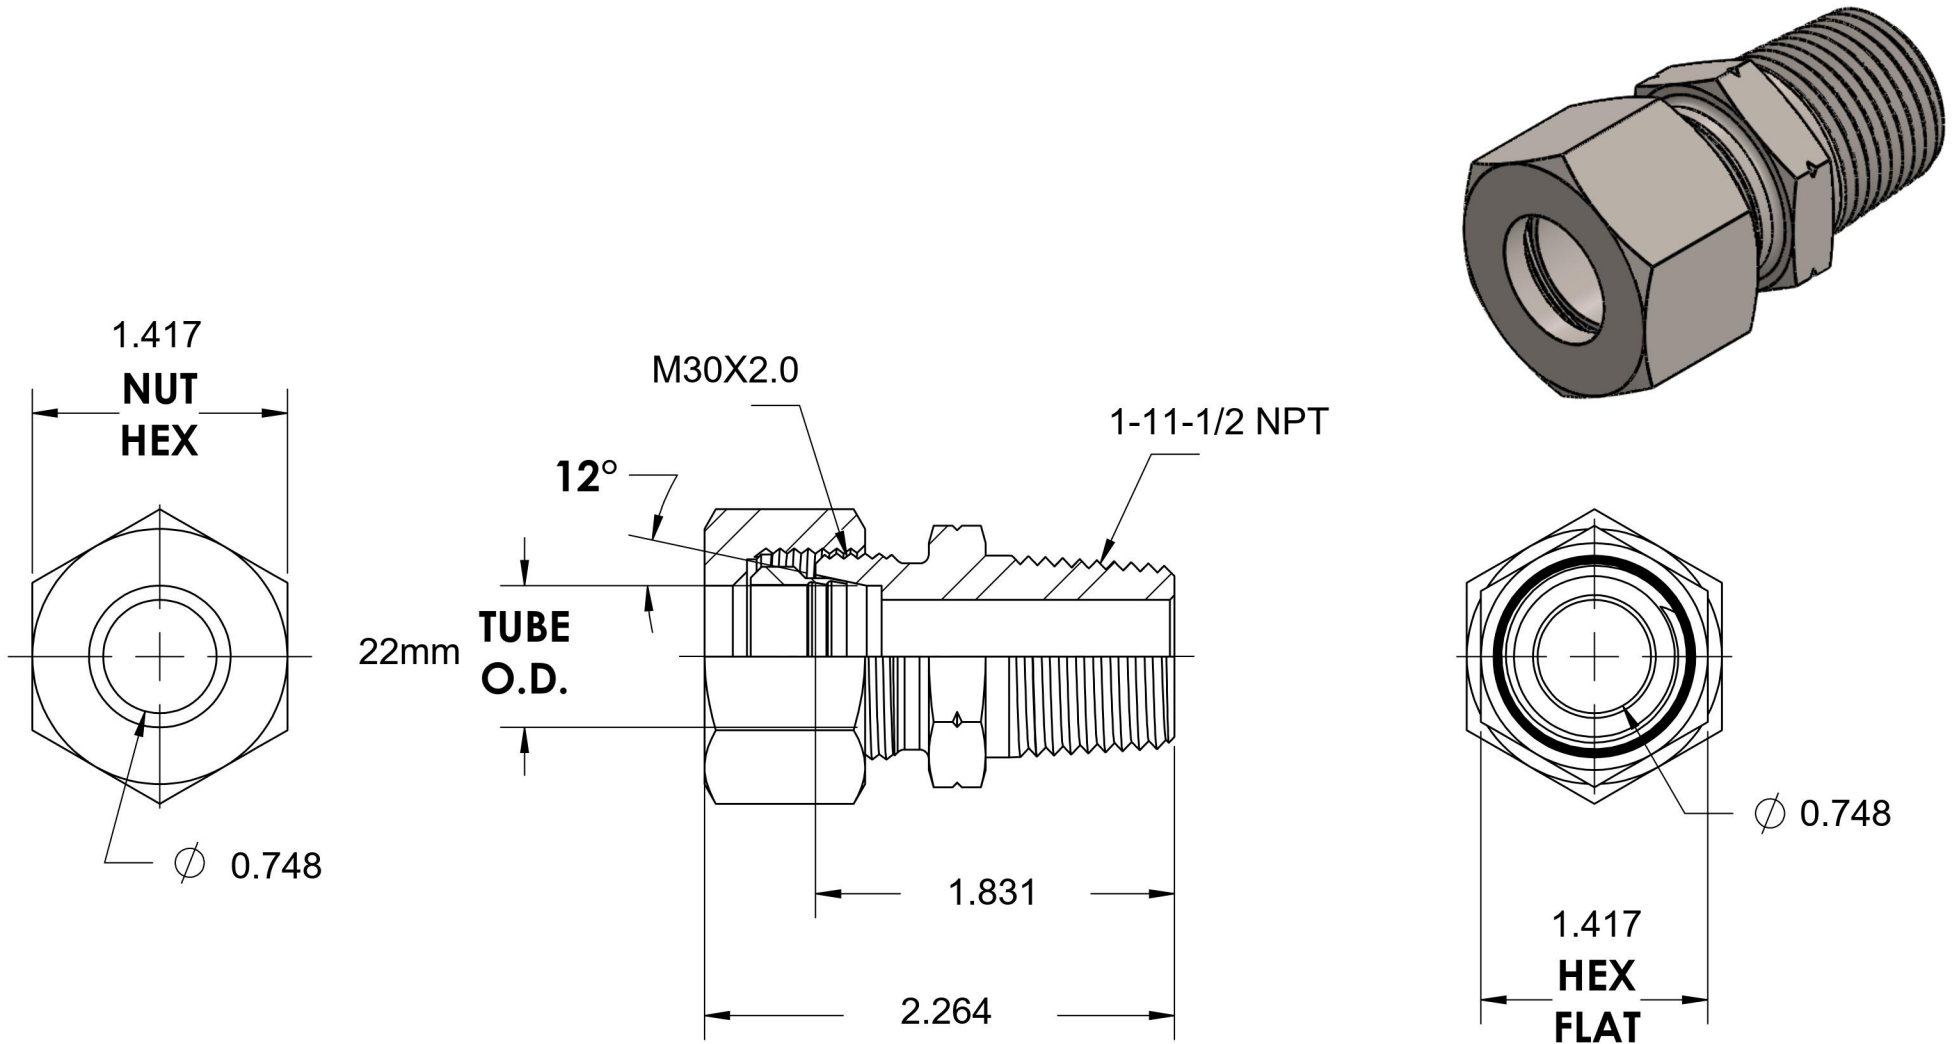

D2404-L22-16-SS

Stainless Steel, DIN 2353 Male Connector, Light 22mm Tube OD x 1" NPT

6701 Cochran Road
Solon, Ohio 44139
Phone: (440) 248-1880
Toll Free: 1-888-331-1523

Temperature Rating	Material	Industry Standards	Series
-425°F to 1200°F	316Ti Stainless	DIN 2353, ISO 8434-1 ANSI/ASME B1.20.1	D2404
Pressure Rating	Finish		Series Description
2321psi	Passivation		DIN 2353 Flareless Tube Male Connector