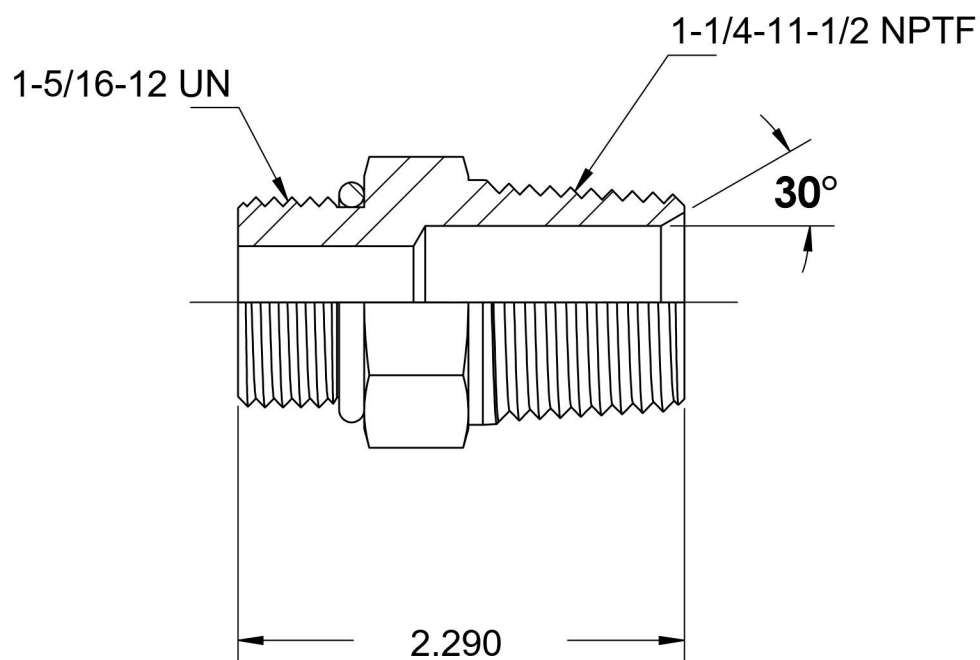

6401-16-20-O

Steel, SAE J1926 O-Ring Boss Male Adapter, 1-5/16-12 Male ORB x 1-1/4" Male NPTF 30°

6701 Cochran Road
Solon, Ohio 44139
Phone: (440) 248-1880
Toll Free: 1-888-331-1523

Temperature Rating -40°F to 250°F	Material C1045 / 12L14 Steel	Industry Standards SAE J1926-3, SAE J476 SAE J515, ASTM B633	Series 6401-O
Pressure Rating 3000 psi	Finish Trivalent Zinc		Series Description SAE J1926 O-Ring Boss Male Adapter