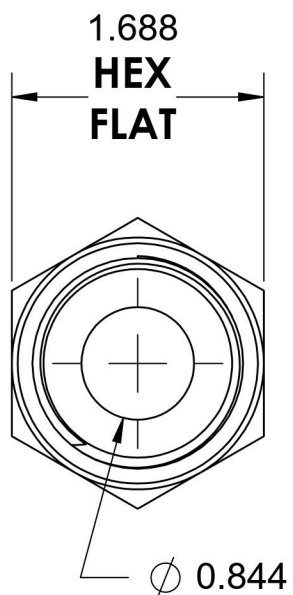

6401-16-20-O

Steel, SAE J1926 O-Ring Boss Male Adapter, 1-5/16-12 Male ORB x 1-1/4" Male NPTF 30°

6701 Cochran Road
Solon, Ohio 44139
Phone: (440) 248-1880
Toll Free: 1-888-331-1523

Temperature Rating -40°F to 250°F	Material C1045 / 12L14 Steel	Industry Standards SAE J1926-3, SAE J476 SAE J515, ASTM B633	Series 6401-O
Pressure Rating 3000 psi	Finish Trivalent Zinc		Series Description SAE J1926 O-Ring Boss Male Adapter