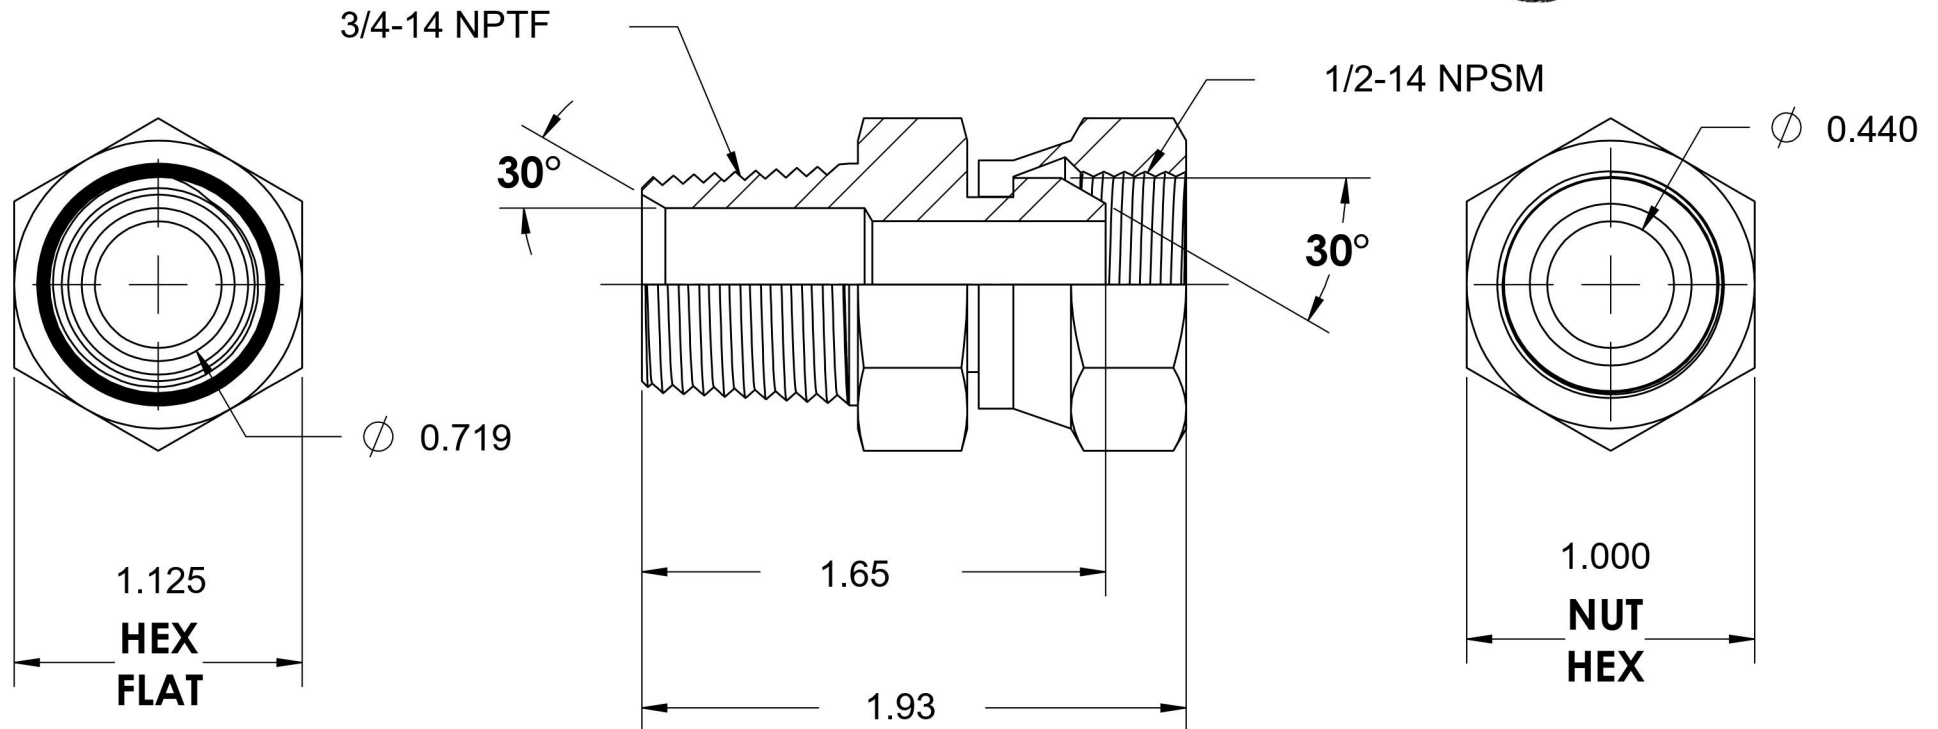

1404-12-08

Steel, SAE J514 NPSM Swivel Male Connector, 3/4" Male NPTF 30° x 1/2" Female NPSM Swivel

6701 Cochran Road
Solon, Ohio 44139
Phone: (440) 248-1880
Toll Free: 1-888-331-1523

Temperature Rating

-65°F to 500°F

Pressure Rating

4000 psi

Material

C1045/12L14 Steel

Finish

Trivalent Zinc

Industry Standards

SAE J514, SAE J476
ASTM B633

Series

1404

Series Description

SAE J514 NPSM Swivel Male Connector