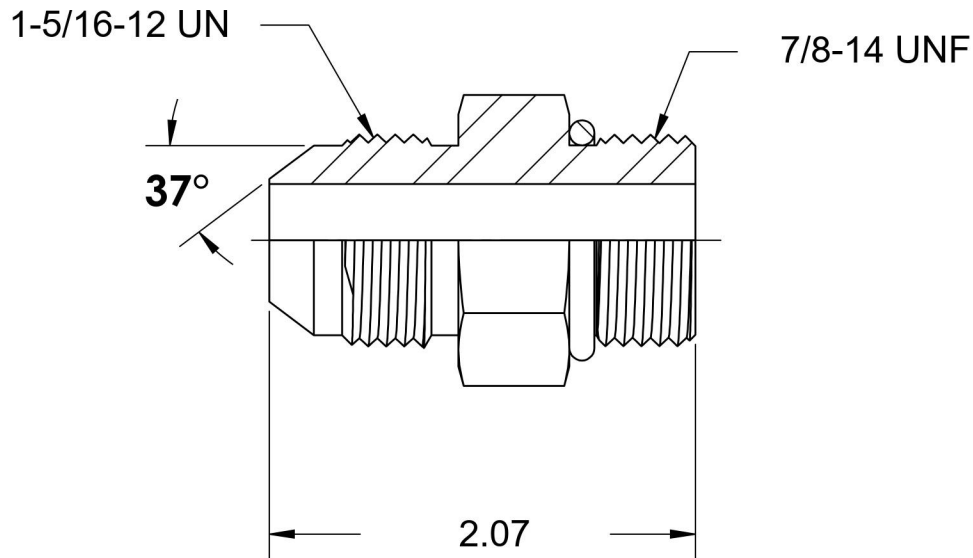

# 6400-16-10-O

Steel, SAE J514 37° Flare Port Connector, 1" Male JIC x 7/8-14 Male ORB

6701 Cochran Road  
Solon, Ohio 44139  
Phone: (440) 248-1880  
Toll Free: 1-888-331-1523

**Temperature Rating**  
-40°F to 250°F

**Pressure Rating**  
4500 psi

**Material**  
C1045 / 12L14 Steel

**Finish**  
Trivalent Zinc

**Industry Standards**  
SAE J514, SAE J1926-3  
ASTM B633

**Series**  
6400-O

**Series Description**  
SAE J514 37° Flare Port Connector