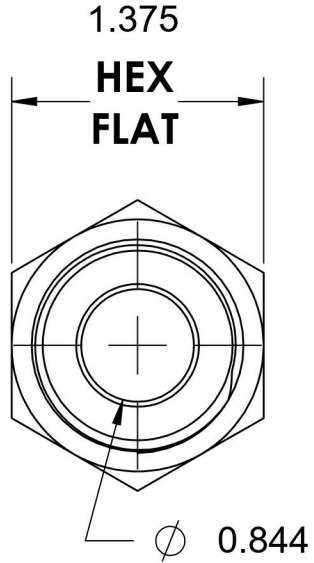

# 6400-16-10-O

Steel, SAE J514 37° Flare Port Connector, 1" Male JIC x 7/8-14 Male ORB

6701 Cochran Road  
Solon, Ohio 44139  
Phone: (440) 248-1880  
Toll Free: 1-888-331-1523

**Temperature Rating**  
-40°F to 250°F

**Pressure Rating**  
4500 psi

**Material**  
C1045 / 12L14 Steel

**Finish**  
Trivalent Zinc

**Industry Standards**  
SAE J514, SAE J1926-3  
ASTM B633

**Series**  
6400-O

**Series Description**  
SAE J514 37° Flare Port Connector