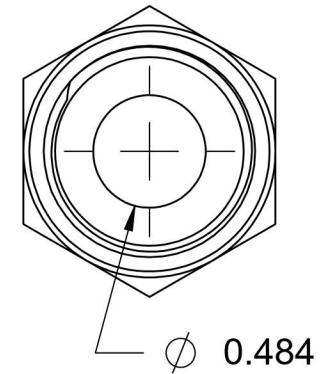

# 6400-16-10-O

Steel, SAE J514 37° Flare Port Connector, 1" Male JIC x 7/8-14 Male ORB

6701 Cochran Road  
Solon, Ohio 44139  
Phone: (440) 248-1880  
Toll Free: 1-888-331-1523

**Temperature Rating**  
-40°F to 250°F

**Pressure Rating**  
4500 psi

**Material**  
C1045 / 12L14 Steel

**Finish**  
Trivalent Zinc

**Industry Standards**  
SAE J514, SAE J1926-3  
ASTM B633

**Series**  
6400-O

**Series Description**  
SAE J514 37° Flare Port Connector