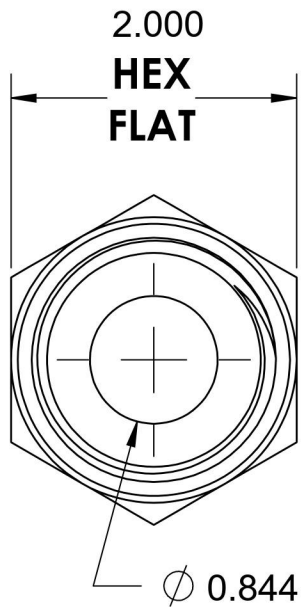

6405-16-20-O

Steel, SAE J1926 O-Ring Boss Female Adapter, 1-5/16-12 Male ORB x 1-1/4" Female NPTF

6701 Cochran Road
Solon, Ohio 44139
Phone: (440) 248-1880
Toll Free: 1-888-331-1523

Temperature Rating	Material	Industry Standards	Series
-40°F to 250°F	C1045 / 12L14 Steel	SAE J1926-3, SAE J476 SAE J515, ASTM B633	6405-O
Pressure Rating	Finish		Series Description
3000 psi	Trivalent Zinc		SAE J1926 O-Ring Boss Female Adapter