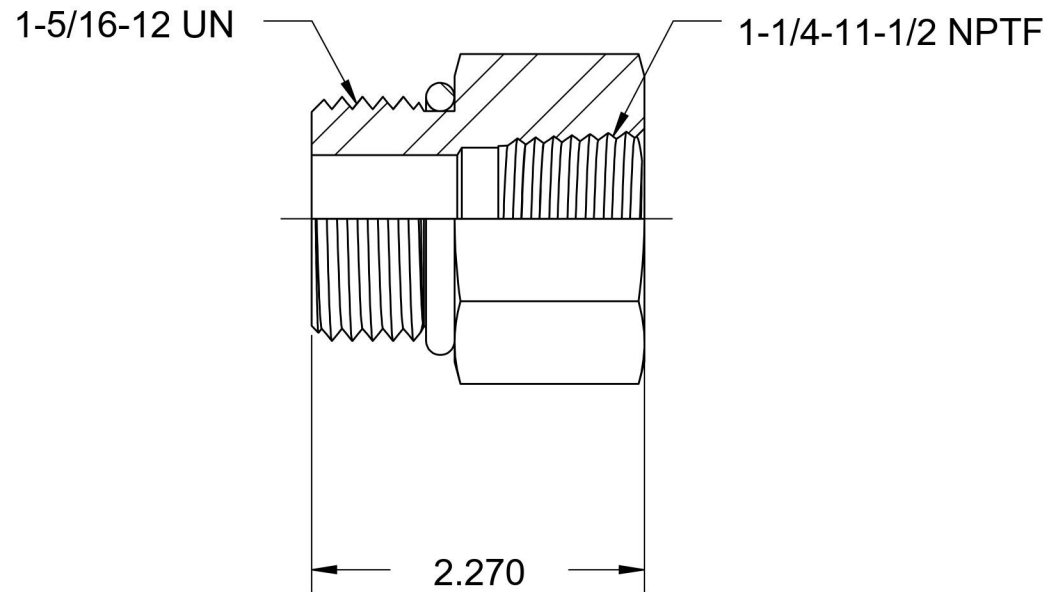

6405-16-20-O

Steel, SAE J1926 O-Ring Boss Female Adapter, 1-5/16-12 Male ORB x 1-1/4" Female NPTF

6701 Cochran Road
Solon, Ohio 44139
Phone: (440) 248-1880
Toll Free: 1-888-331-1523

Temperature Rating	Material	Industry Standards	Series
-40°F to 250°F	C1045 / 12L14 Steel	SAE J1926-3, SAE J476 SAE J515, ASTM B633	6405-O
Pressure Rating	Finish		Series Description
3000 psi	Trivalent Zinc		SAE J1926 O-Ring Boss Female Adapter