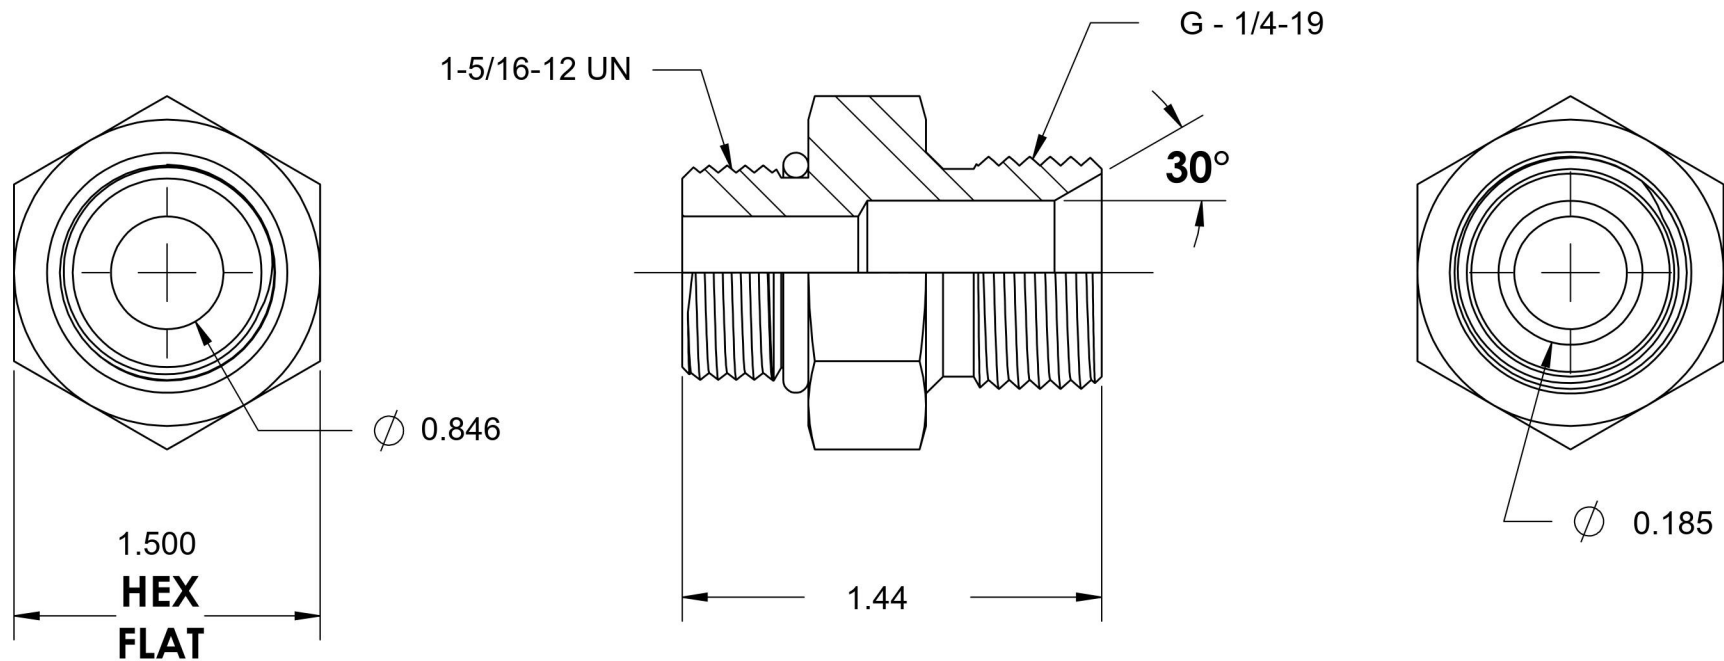

# 7062-16-04

Steel, SAE J1926 O-Ring Boss Male BSPP Port/Line Adapter, 1-5/16-12 Male ORB x 1/4-19 Male BSPP 60° Line/Port

6701 Cochran Road  
Solon, Ohio 44139  
Phone: (440) 248-1880  
Toll Free: 1-888-331-1523

|                           |                     |                           |   |
|---------------------------|---------------------|---------------------------|---|
| <b>Temperature Rating</b> | <b>Material</b>     | <b>Industry Standards</b> | <b>Series</b>                                     |
| -40°F to 250°F            | C1045 / 12L14 Steel | SAE J1926, ISO 1179       | 7062  |
| <b>Pressure Rating</b>    | <b>Finish</b>       | ISO 8434-6, ASTM B633     | <b>Series Description</b>                         |
| 4000 psi                  | Trivalent Zinc      |                           | SAE J1926 O-Ring Boss Male BSPP Port/Line Adapter |