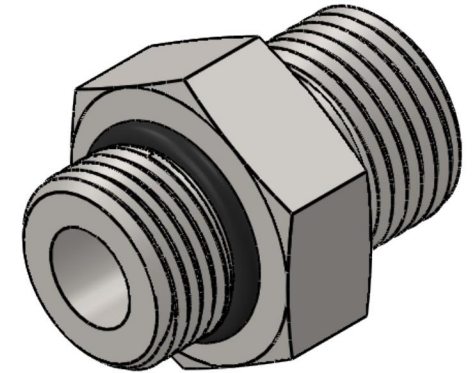

# 7062-16-04

Steel, SAE J1926 O-Ring Boss Male BSPP Port/Line Adapter, 1-5/16-12 Male ORB x 1/4-19 Male BSPP 60° Line/Port

6701 Cochran Road  
Solon, Ohio 44139  
Phone: (440) 248-1880  
Toll Free: 1-888-331-1523

|                           |                     |                           |   |
|---------------------------|---------------------|---------------------------|---|
| <b>Temperature Rating</b> | <b>Material</b>     | <b>Industry Standards</b> | <b>Series</b>                                     |
| -40°F to 250°F            | C1045 / 12L14 Steel | SAE J1926, ISO 1179       | 7062  |
| <b>Pressure Rating</b>    | <b>Finish</b>       | ISO 8434-6, ASTM B633     | <b>Series Description</b>                         |
| 4000 psi                  | Trivalent Zinc      |                           | SAE J1926 O-Ring Boss Male BSPP Port/Line Adapter |