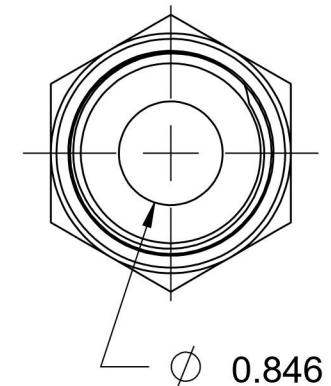

# FS6400-24-16-O

Steel, SAE J1453 O-Ring Face Seal Port Connector, 1-1/2" Male ORFS x 1-5/16-12 Male ORB

2-12 UNF

1-5/16-12 UN

6701 Cochran Road  
Solon, Ohio 44139  
Phone: (440) 248-1880  
Toll Free: 1-888-331-1523

**Temperature Rating**

-40°F to 250°F

**Pressure Rating**

5000 psi

**Material**

C1045 / 12L14 Steel

**Finish**

Trivalent Zinc