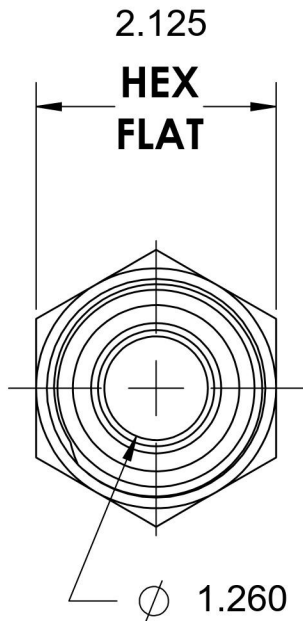

# FS6400-24-16-O

Steel, SAE J1453 O-Ring Face Seal Port Connector, 1-1/2" Male ORFS x 1-5/16-12 Male ORB

2-12 UNF

1-5/16-12 UN

6701 Cochran Road  
Solon, Ohio 44139  
Phone: (440) 248-1880  
Toll Free: 1-888-331-1523