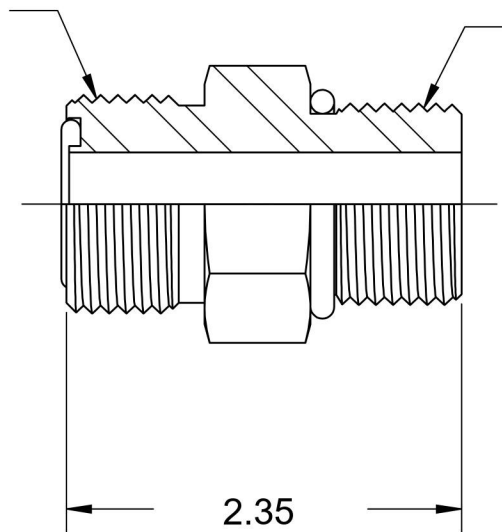

# FS6400-24-16-O

Steel, SAE J1453 O-Ring Face Seal Port Connector, 1-1/2" Male ORFS x 1-5/16-12 Male ORB

2-12 UNF

1-5/16-12 UN

6701 Cochran Road  
Solon, Ohio 44139  
Phone: (440) 248-1880  
Toll Free: 1-888-331-1523

**Temperature Rating**

-40°F to 250°F

**Pressure Rating**

5000 psi

**Material**

C1045 / 12L14 Steel

**Finish**

Trivalent Zinc

**Industry Standards**

SAE J1453, SAE J1926-2  
ASTM B633

**Series**

FS6400-O

**Series Description**

SAE J1453 O-Ring Face Seal  
Port Connector