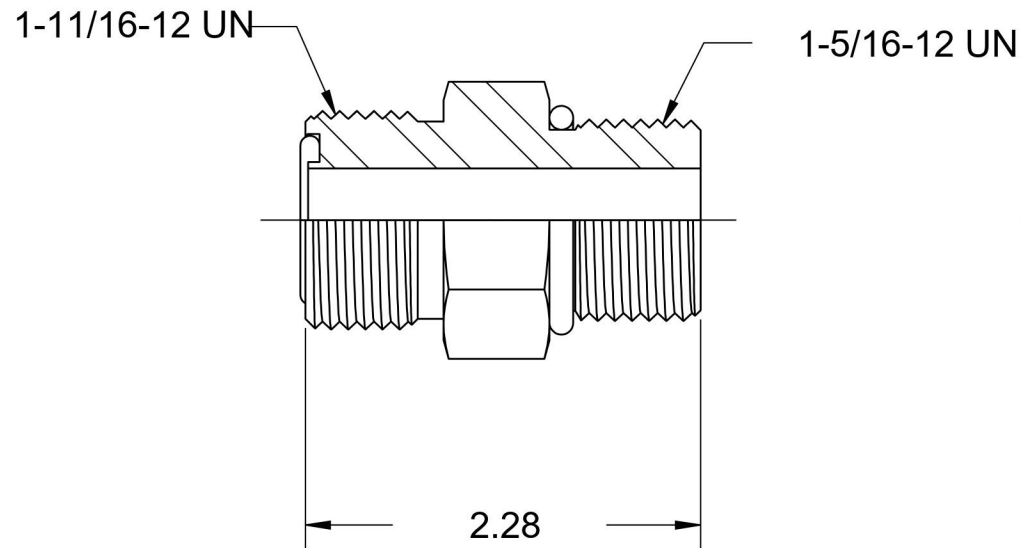

# FS6400-20-16-O-SS

Stainless Steel, SAE J1453 O-Ring Face Seal Port Connector, 1-1/4" Male ORFS x 1-5/16-12 Male ORB

6701 Cochran Road  
Solon, Ohio 44139  
Phone: (440) 248-1880  
Toll Free: 1-888-331-1523

<b>Temperature Rating</b>	<b>Material</b>	<b>Industry Standards</b>	<b>Series</b>
-40°F to 250°F	316/316L Stainless Steel	SAE J1453, SAE J1926-2	FS6400-O-SS
<b>Pressure Rating</b>	<b>Finish</b>		<b>Series Description</b>
6000 psi	Passivated		SAE J1453 O-Ring Face Seal Port Connector