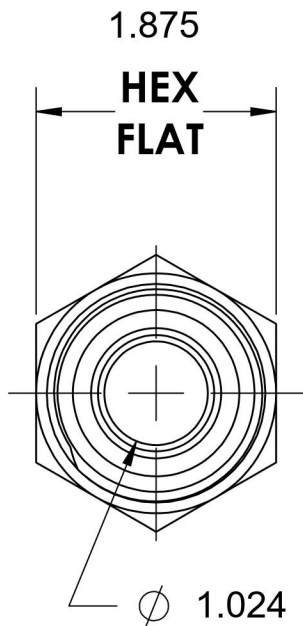

# FS6400-20-16-O-SS

Stainless Steel, SAE J1453 O-Ring Face Seal Port Connector, 1-1/4" Male ORFS x 1-5/16-12 Male ORB

6701 Cochran Road  
Solon, Ohio 44139  
Phone: (440) 248-1880  
Toll Free: 1-888-331-1523

<b>Temperature Rating</b>	<b>Material</b>	<b>Industry Standards</b>	<b>Series</b>
-40°F to 250°F	316/316L Stainless Steel	SAE J1453, SAE J1926-2	FS6400-O-SS
<b>Pressure Rating</b>	<b>Finish</b>		<b>Series Description</b>
6000 psi	Passivated		SAE J1453 O-Ring Face Seal Port Connector