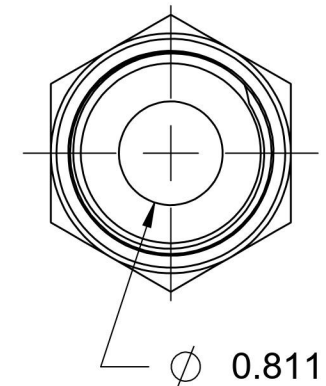

# FS6400-20-16-O-SS

Stainless Steel, SAE J1453 O-Ring Face Seal Port Connector, 1-1/4" Male ORFS x 1-5/16-12 Male ORB

6701 Cochran Road  
Solon, Ohio 44139  
Phone: (440) 248-1880  
Toll Free: 1-888-331-1523

<b>Temperature Rating</b>	<b>Material</b>	<b>Industry Standards</b>	<b>Series</b>
-40°F to 250°F	316/316L Stainless Steel	SAE J1453, SAE J1926-2	FS6400-O-SS
<b>Pressure Rating</b>	<b>Finish</b>		<b>Series Description</b>
6000 psi	Passivated		SAE J1453 O-Ring Face Seal Port Connector