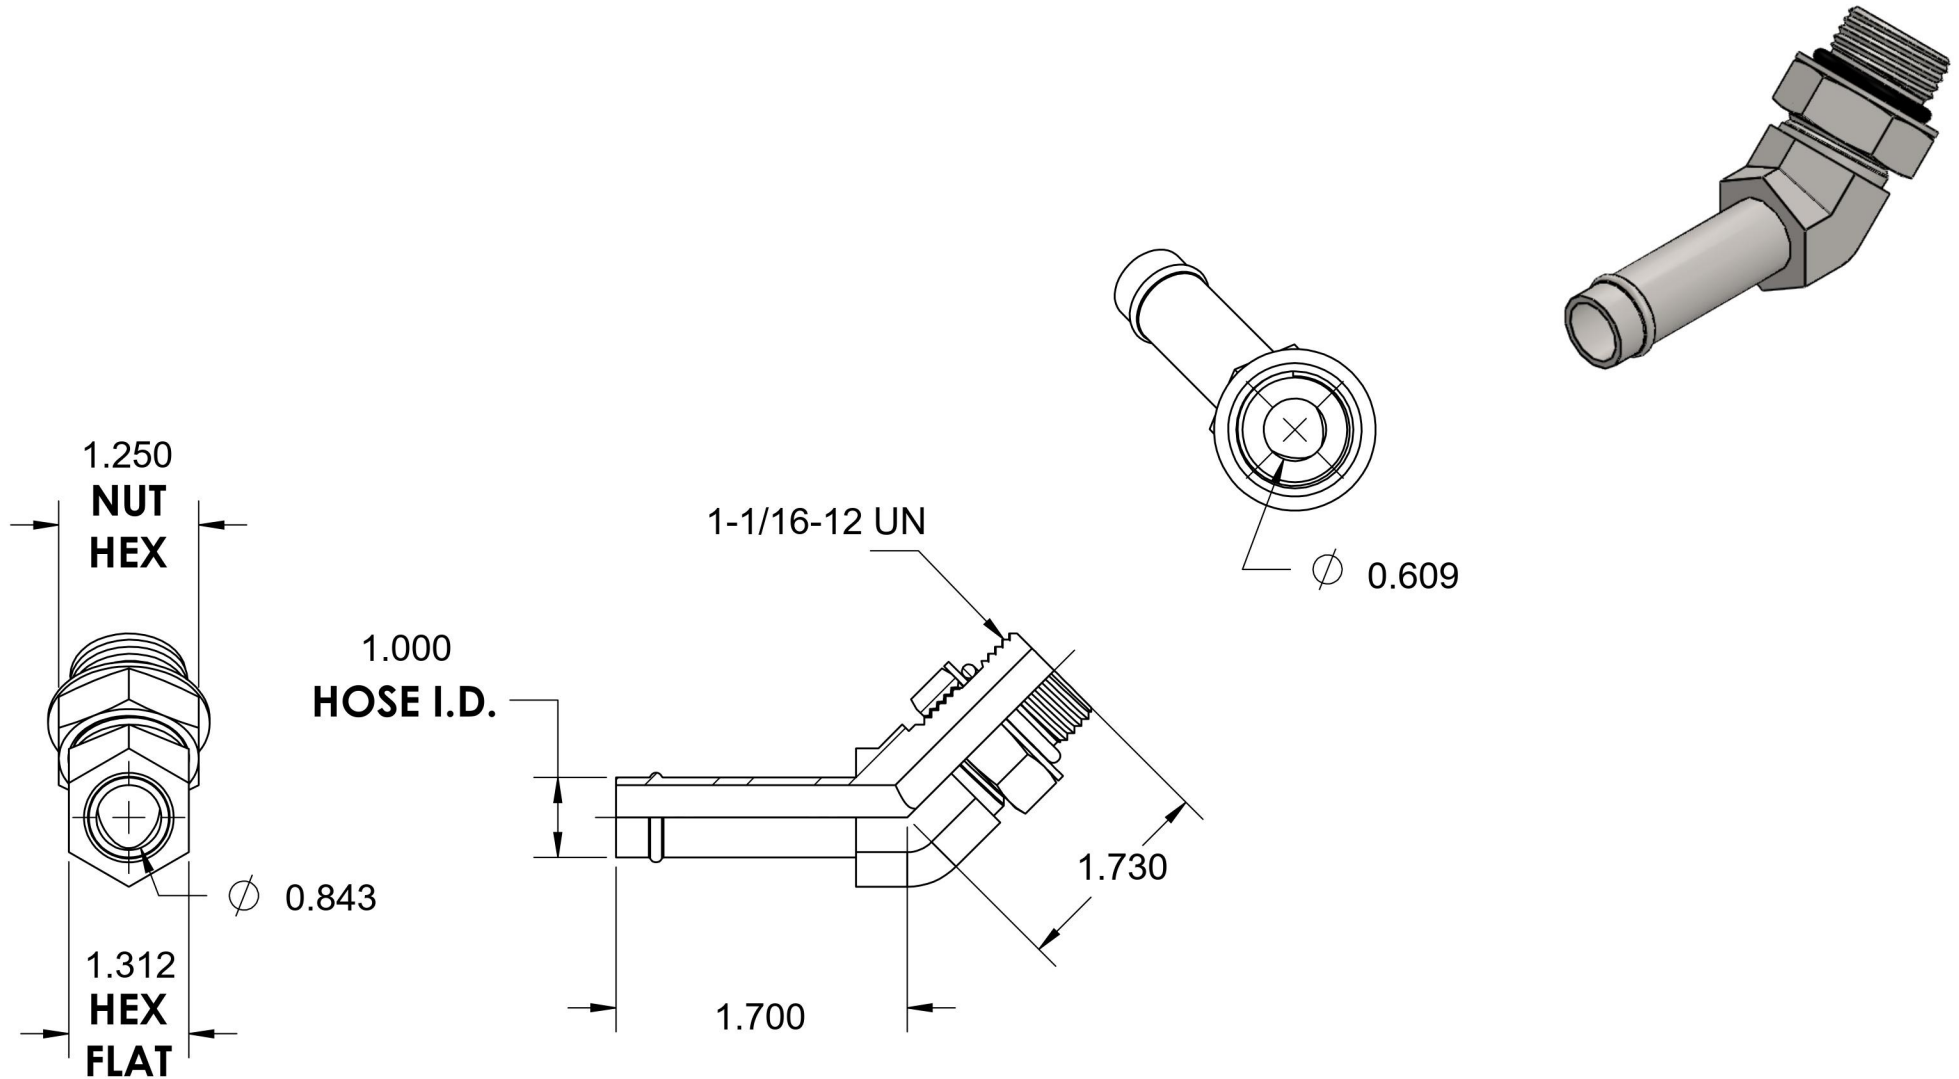

# 4603-16-12-NWO-FG

Steel, SAE J1231 Hose Bead 45° Adjustable Port Elbow, 1" Beaded Hose Barb x 1-1/16-12 Male Adjustable ORB

6701 Cochran Road  
Solon, Ohio 44139  
Phone: (440) 248-1880  
Toll Free: 1-888-331-1523

<b>Temperature Rating</b>	<b>Material</b>	<b>Industry Standards</b>	<b>Series</b>
-40°F to 250°F	C1045 Steel	SAE J1231-2, SAE J1926-3 SAE J515, ASTM B633	4603-NWO-FG
<b>Pressure Rating</b>	<b>Finish</b>		<b>Series Description</b>
150psi	Trivalent Zinc		SAE J1231 Hose Bead 45° Adjustable Port Elbow