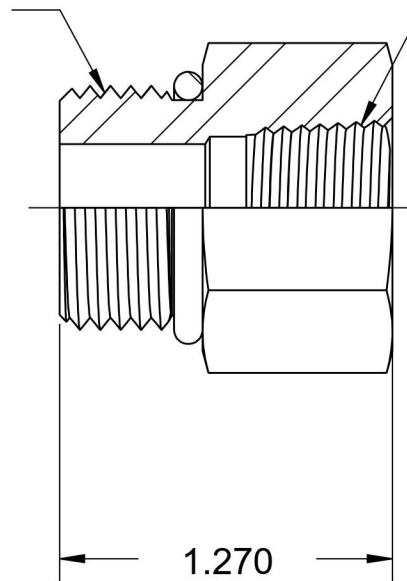

6405-24-08-O

Steel, SAE J1926 O-Ring Boss Female Adapter, 1-7/8-12 Male ORB x 1/2" Female NPTF

1-7/8-12 UN

1/2-14 NPTF

1.270

6701 Cochran Road
Solon, Ohio 44139
Phone: (440) 248-1880
Toll Free: 1-888-331-1523

Temperature Rating

-40°F to 250°F

Pressure Rating

3000 psi

Material

C1045 / 12L14 Steel

Finish

Trivalent Zinc