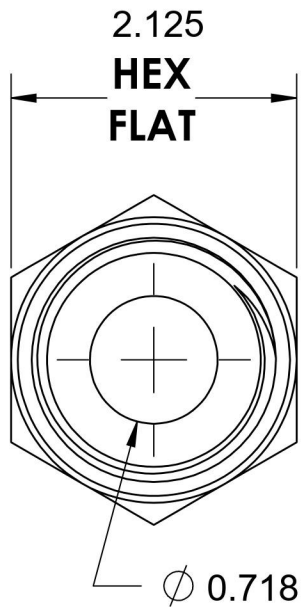

6405-24-08-O

Steel, SAE J1926 O-Ring Boss Female Adapter, 1-7/8-12 Male ORB x 1/2" Female NPTF

1-7/8-12 UN

1/2-14 NPTF

1.270

6701 Cochran Road
Solon, Ohio 44139
Phone: (440) 248-1880
Toll Free: 1-888-331-1523

Temperature Rating

-40°F to 250°F

Pressure Rating

3000 psi

Material

C1045 / 12L14 Steel

Finish

Trivalent Zinc