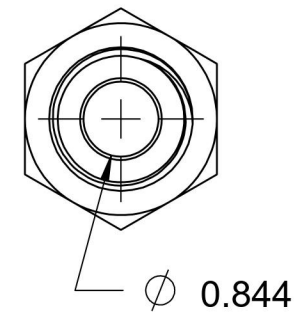

# 2706-16-16-SS

Stainless Steel, SAE J514 Flared Tube Male Bulkhead, 1" Male NPTF 30° x 1" Male JIC

6701 Cochran Road  
Solon, Ohio 44139  
Phone: (440) 248-1880  
Toll Free: 1-888-331-1523

|                           |                          |                           |                                       |
|---------------------------|--------------------------|---------------------------|---------------------------------------|
| <b>Temperature Rating</b> | <b>Material</b>          | <b>Industry Standards</b> | <b>Series</b>                         |
| -425°F to 1200°F          | 316/316L Stainless Steel | SAE J514 , SAE J476       | 2706-SS                               |
| <b>Pressure Rating</b>    | <b>Finish</b>            |                           | <b>Series Description</b>             |
| 4500 psi                  | Passivated               |                           | SAE J514 Flared Tube<br>Male Bulkhead |