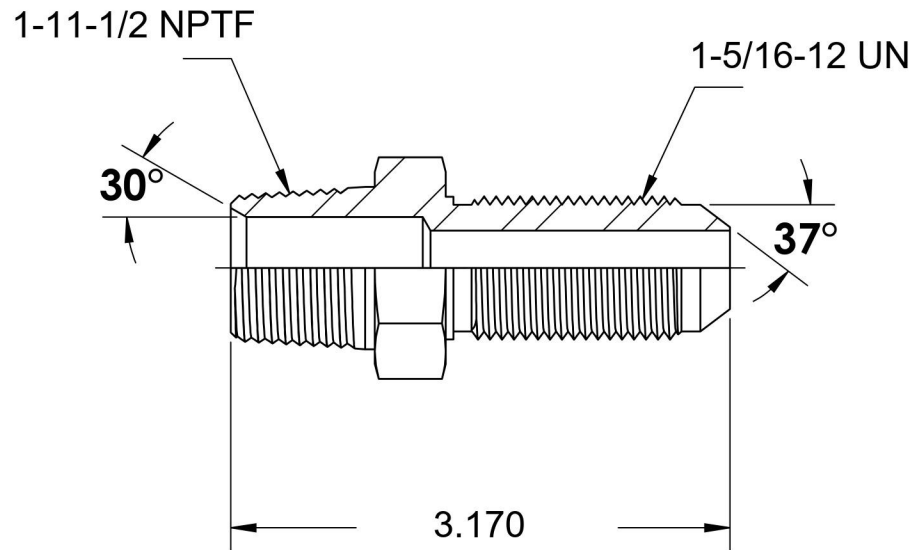

# 2706-16-16-SS

Stainless Steel, SAE J514 Flared Tube Male Bulkhead, 1" Male NPTF 30° x 1" Male JIC

6701 Cochran Road  
Solon, Ohio 44139  
Phone: (440) 248-1880  
Toll Free: 1-888-331-1523

|                           |                          |                           |                                       |
|---------------------------|--------------------------|---------------------------|---------------------------------------|
| <b>Temperature Rating</b> | <b>Material</b>          | <b>Industry Standards</b> | <b>Series</b>                         |
| -425°F to 1200°F          | 316/316L Stainless Steel | SAE J514 , SAE J476       | 2706-SS                               |
| <b>Pressure Rating</b>    | <b>Finish</b>            |                           | <b>Series Description</b>             |
| 4500 psi                  | Passivated               |                           | SAE J514 Flared Tube<br>Male Bulkhead |