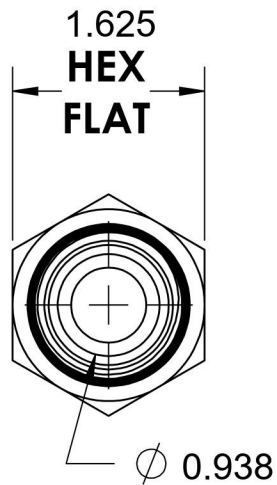

# 2706-16-16-SS

Stainless Steel, SAE J514 Flared Tube Male Bulkhead, 1" Male NPTF 30° x 1" Male JIC

6701 Cochran Road  
Solon, Ohio 44139  
Phone: (440) 248-1880  
Toll Free: 1-888-331-1523

|                           |                          |                           |                                       |
|---------------------------|--------------------------|---------------------------|---------------------------------------|
| <b>Temperature Rating</b> | <b>Material</b>          | <b>Industry Standards</b> | <b>Series</b>                         |
| -425°F to 1200°F          | 316/316L Stainless Steel | SAE J514 , SAE J476       | 2706-SS                               |
| <b>Pressure Rating</b>    | <b>Finish</b>            |                           | <b>Series Description</b>             |
| 4500 psi                  | Passivated               |                           | SAE J514 Flared Tube<br>Male Bulkhead |