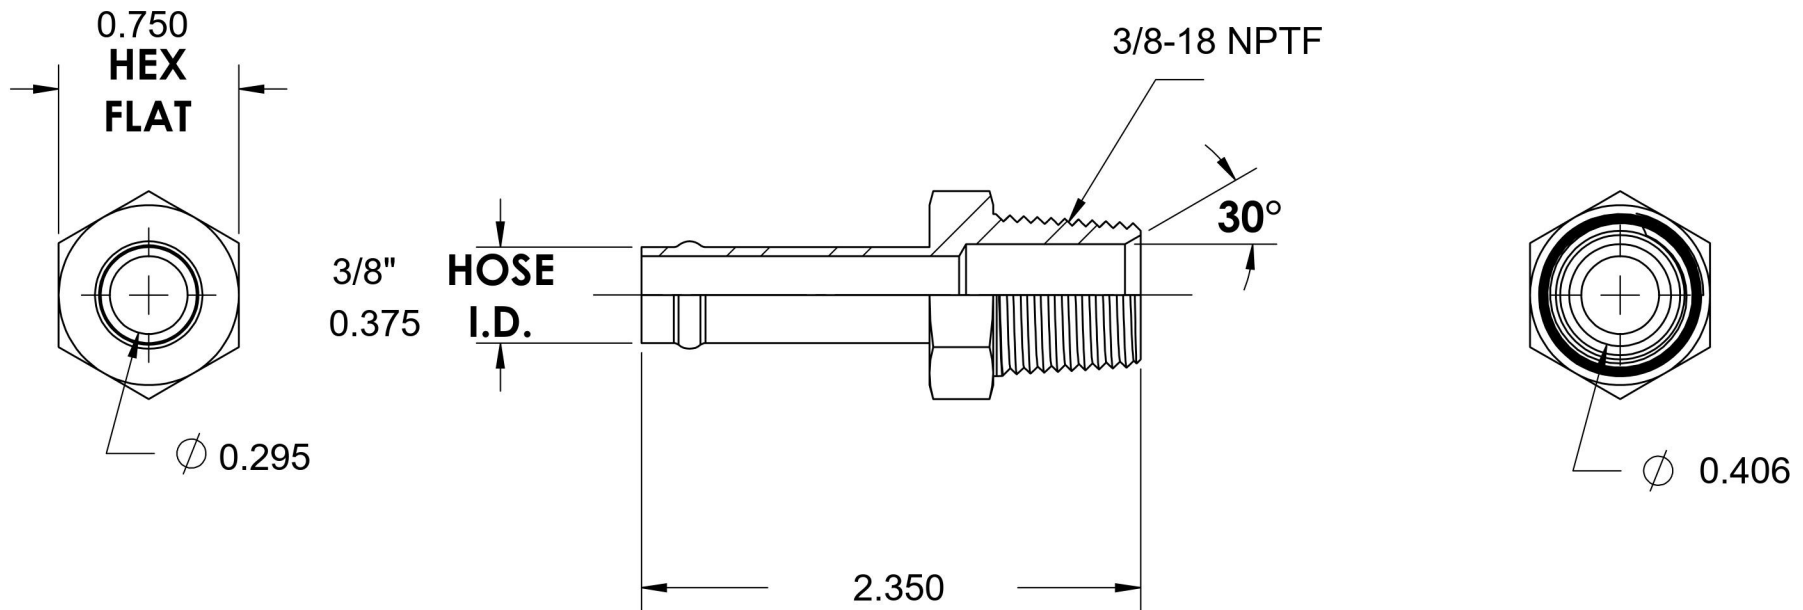

# 4404-06-06

Steel, SAE J1231 Hose Bead Male Connector, 3/8" Beaded Hose Barb x 3/8" Male NPTF 30°

6701 Cochran Road  
Solon, Ohio 44139  
Phone: (440) 248-1880  
Toll Free: 1-888-331-1523

<b>Temperature Rating</b> -65°F to 500°F	<b>Material</b> C1045/12L14 Steel	<b>Industry Standards</b> SAE J1231, SAE J476 ASTM B633	<b>Series</b> 4404
<b>Pressure Rating</b> 150 psi	<b>Finish</b> Trivalent Zinc		<b>Series Description</b> SAE J1231 Hose Bead Male Connector