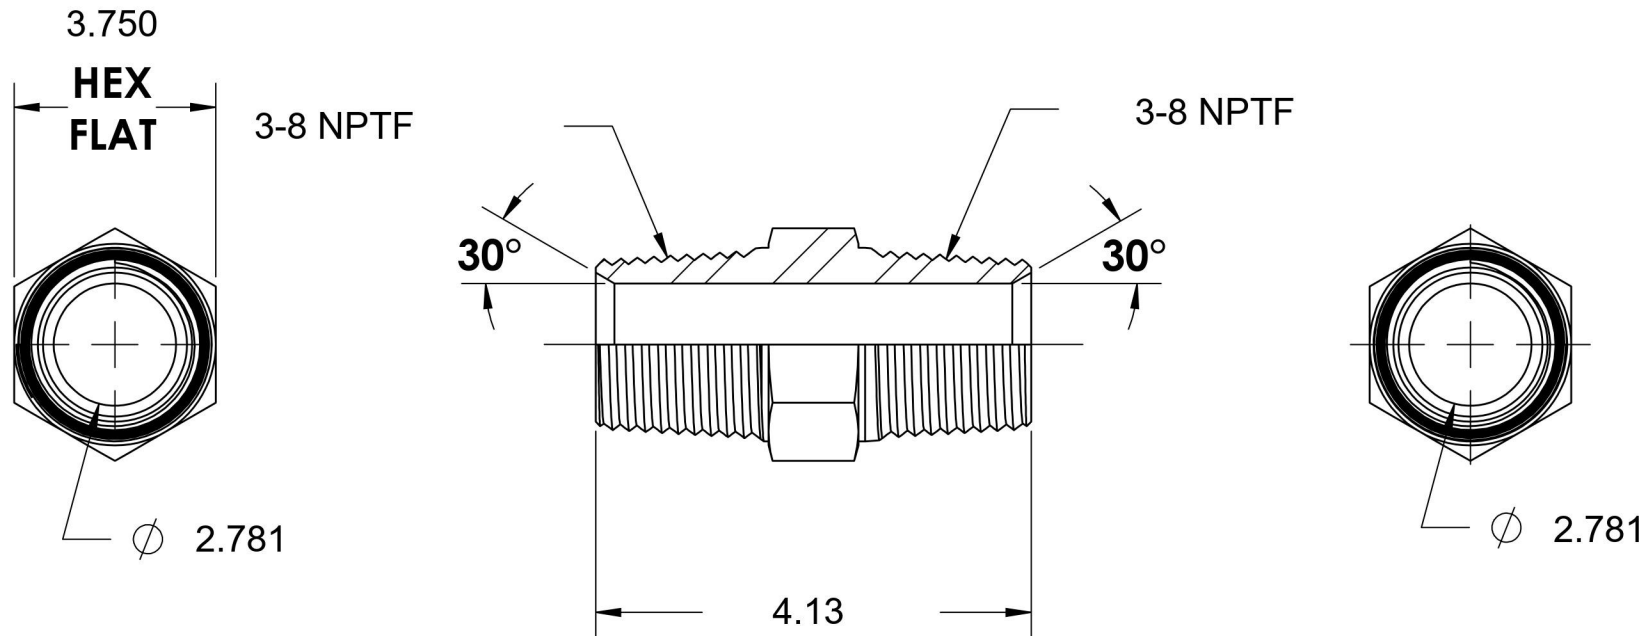

# 5404-48-48-SS

Stainless Steel, SAE J514 Pipe Nipple, 3" Male NPTF 30° x 3" Male NPTF 30°

6701 Cochran Road  
Solon, Ohio 44139  
Phone: (440) 248-1880  
Toll Free: 1-888-331-1523

<b>Temperature Rating</b> -425°F to 1200°F	<b>Material</b> 316/316L Stainless Steel	<b>Industry Standards</b> SAE J514 , SAE J476	<b>Series</b> 5404-SS
<b>Pressure Rating</b> Not Available	<b>Finish</b> Passivated		<b>Series Description</b> SAE J514 Pipe Nipple