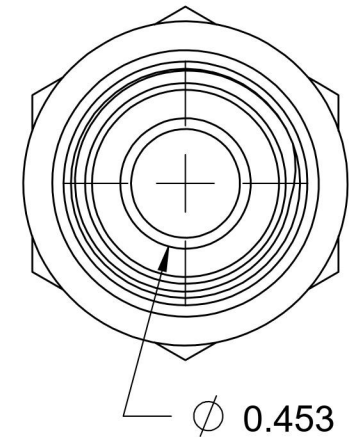

7002-08-08-SS-BS

Stainless Steel, SAE J514 37° Flare BSPP Type (D) Bonded Seal Port/Line Adapter, 1/2" Male JIC x 1/2-14 Male BSPP 60° Line/Port

6701 Cochran Road
Solon, Ohio 44139
Phone: (440) 248-1880
Toll Free: 1-888-331-1523