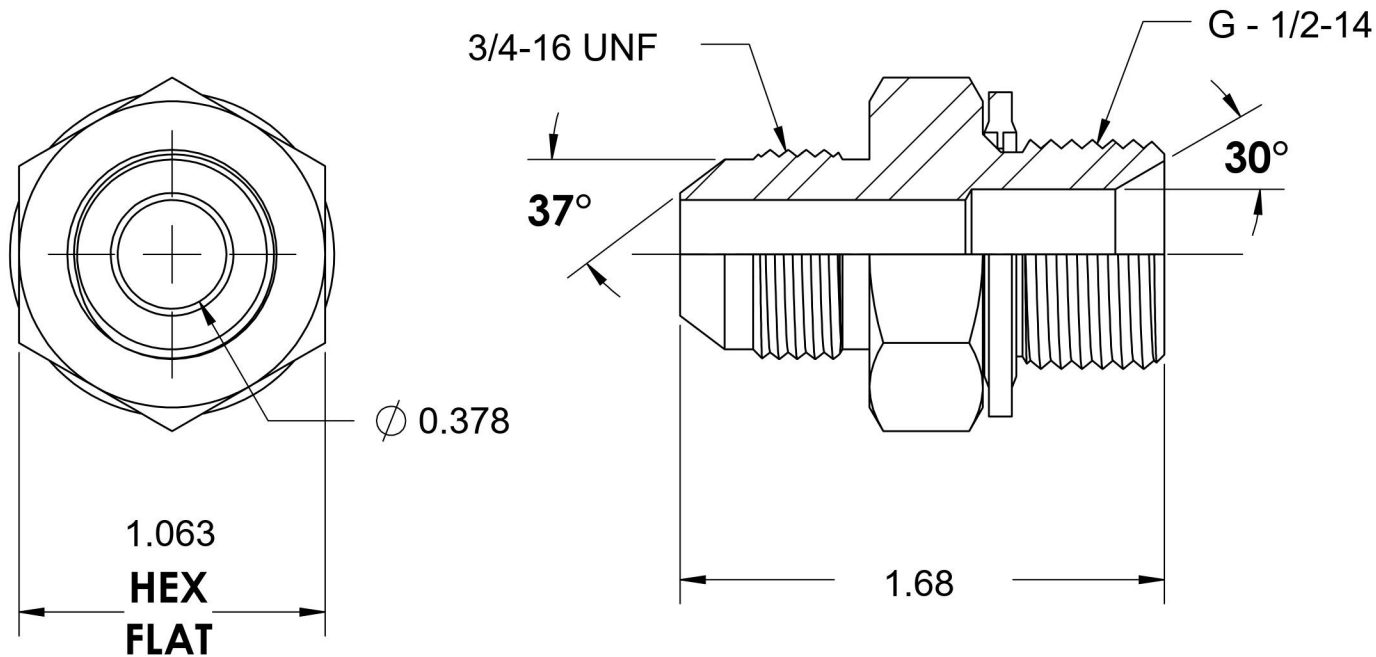

7002-08-08-SS-BS

Stainless Steel, SAE J514 37° Flare BSPP Type (D) Bonded Seal Port/Line Adapter, 1/2" Male JIC x 1/2-14 Male BSPP 60° Line/Port

6701 Cochran Road
Solon, Ohio 44139
Phone: (440) 248-1880
Toll Free: 1-888-331-1523

Temperature Rating	Material	Industry Standards	Series
-22°F to 257°F	316/316L Stainless Steel	SAE J514, ISO 1179	7002-BS-SS
Pressure Rating	Finish		Series Description
2900 psi	Passivated		SAE J514 37° Flare BSPP Type (D) Bonded Seal Port/Line Adapter