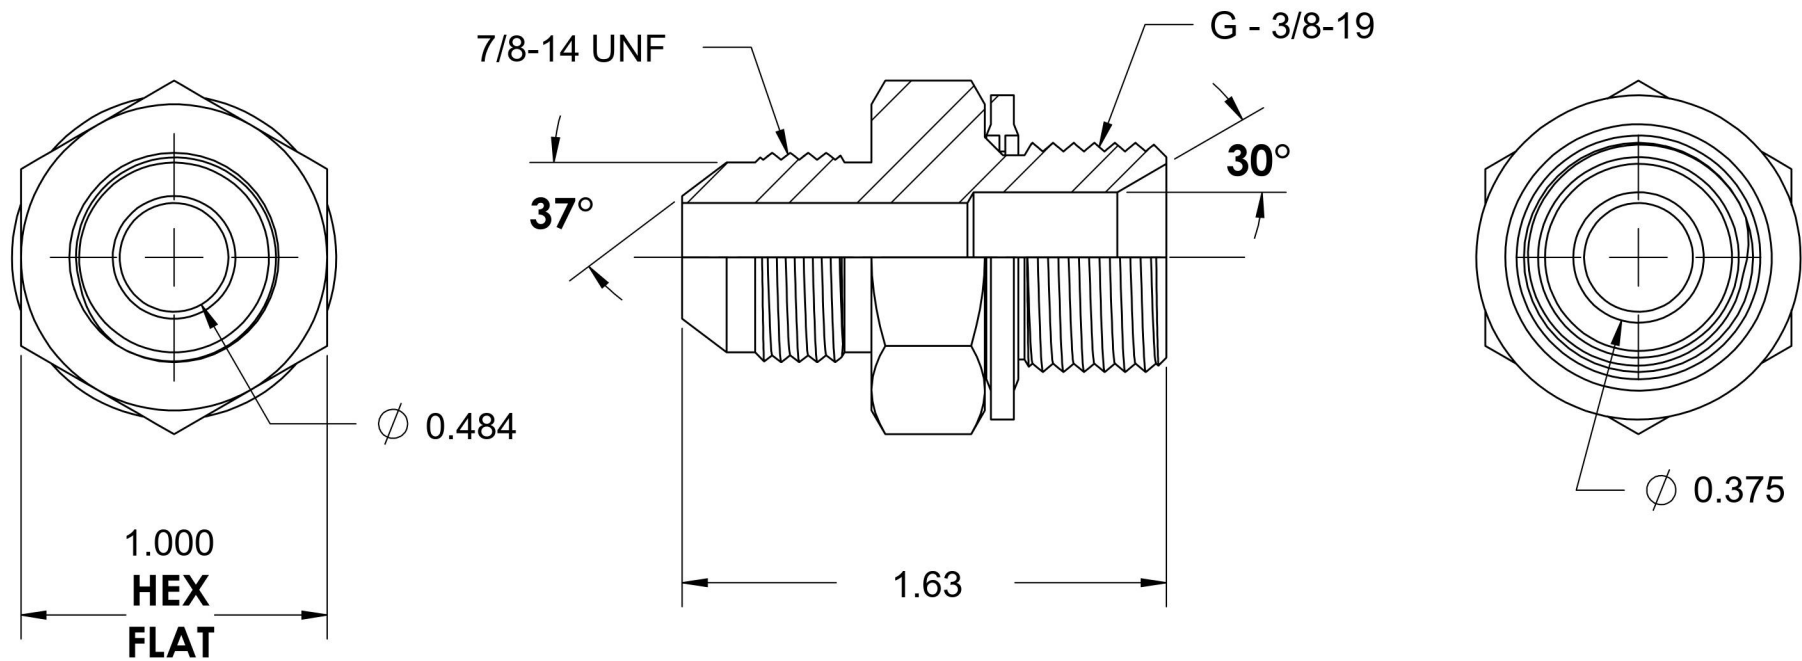

7002-10-06-BS

Steel, SAE J514 37° Flare BSPP Type (D) Bonded Seal Port/Line Adapter, 5/8" Male JIC x 3/8-19 Male BSPP 60° Line/Port

6701 Cochran Road
Solon, Ohio 44139
Phone: (440) 248-1880
Toll Free: 1-888-331-1523

Temperature Rating	Material	Industry Standards	Series
-22°F to 257°F	C1045/12L14 Steel	SAE J514, ISO 1179	7002-BS
Pressure Rating	Finish	ASTM B633	Series Description
5100 psi	Trivalent Zinc		SAE J514 37° Flare BSPP Type (D) Bonded Seal Port/Line Adapter