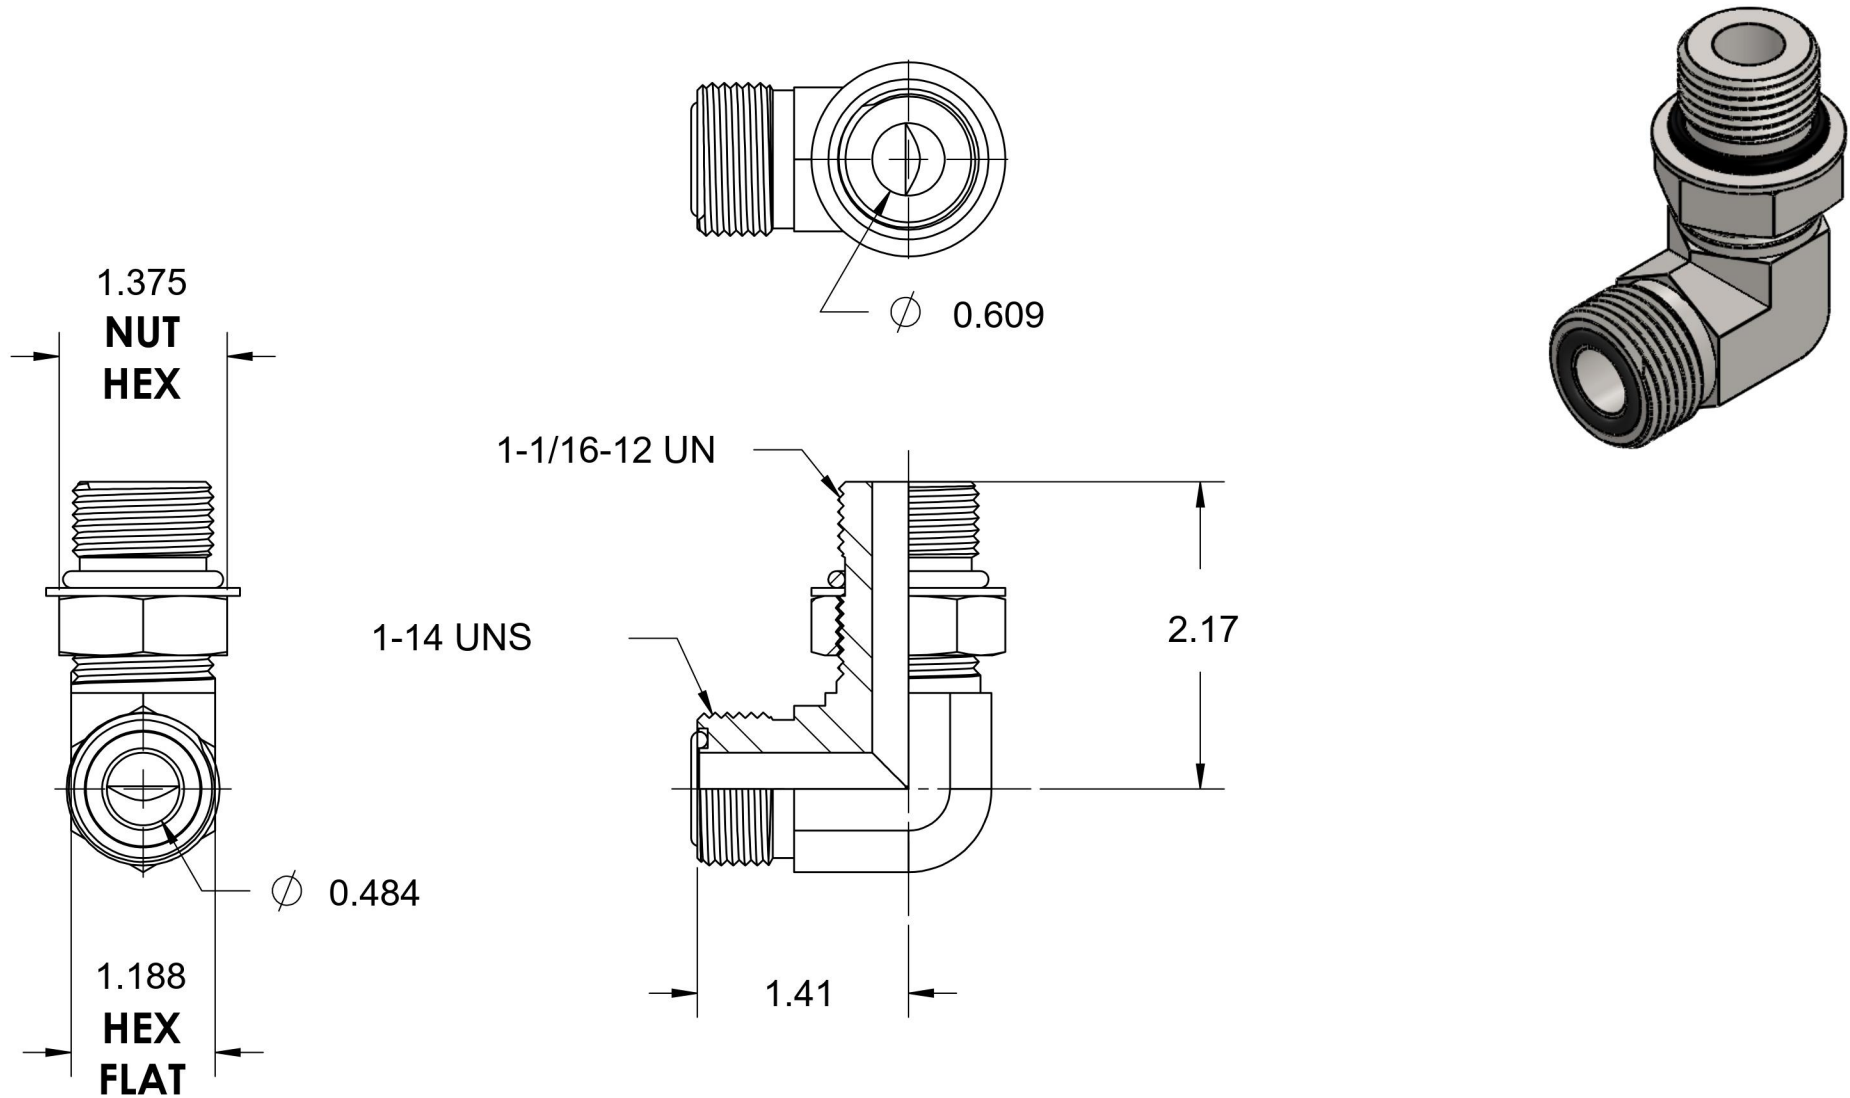

# FS6801-10-12-NWO-FG

Steel, SAE J1453 O-Ring Face Seal 90° Adjustable Port Elbow, 5/8" Male ORFS x 1-1/16-12 Male Adjustable ORB

6701 Cochran Road  
Solon, Ohio 44139  
Phone: (440) 248-1880  
Toll Free: 1-888-331-1523

<b>Temperature Rating</b>	<b>Material</b>	<b>Industry Standards</b>	<b>Series</b>
-40°F to 250°F	C1045 Steel	SAE J1453, SAE J1926-2 ASTM B633	FS6801-NWO-FG
<b>Pressure Rating</b>	<b>Finish</b>		<b>Series Description</b>
6000 psi	Trivalent Zinc		SAE J1453 O-Ring Face Seal 90° Adjustable Port Elbow