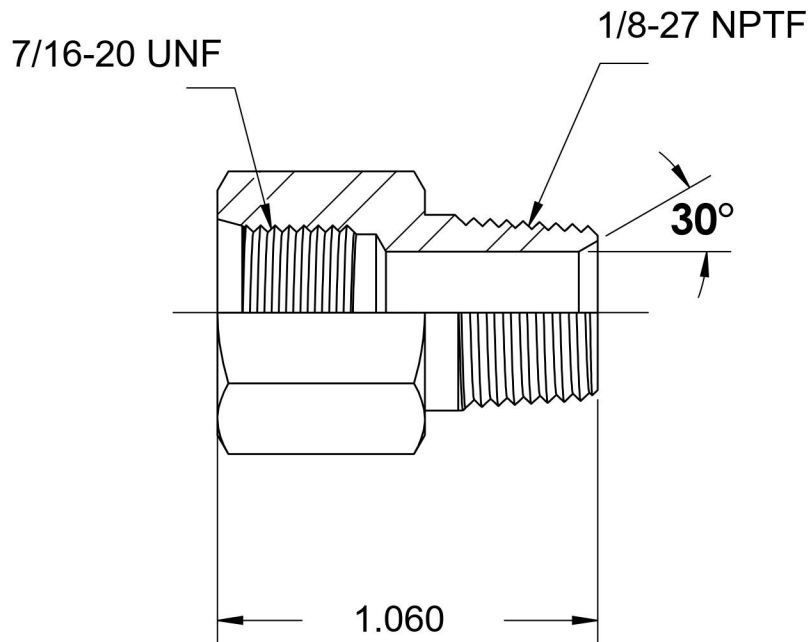

6404-04-02

Steel, SAE J1926 O-Ring Boss Male Adapter, 7/16-20 Female ORB x 1/8" Male NPTF 30°

6701 Cochran Road
Solon, Ohio 44139
Phone: (440) 248-1880
Toll Free: 1-888-331-1523

Temperature Rating	Material	Industry Standards	Series
-65°F to 500°F	C1045/12L14 Steel	SAE J1926-1, SAE J476 ASTM B633	6404
Pressure Rating	Finish		Series Description
6000 psi	Trivalent Zinc		SAE J1926 O-Ring Boss Male Adapter