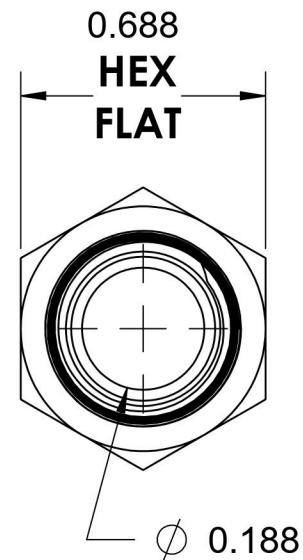

6404-04-02

Steel, SAE J1926 O-Ring Boss Male Adapter, 7/16-20 Female ORB x 1/8" Male NPTF 30°

6701 Cochran Road
Solon, Ohio 44139
Phone: (440) 248-1880
Toll Free: 1-888-331-1523

Temperature Rating	Material	Industry Standards	Series
-65°F to 500°F	C1045/12L14 Steel	SAE J1926-1, SAE J476 ASTM B633	6404
Pressure Rating	Finish		Series Description
6000 psi	Trivalent Zinc		SAE J1926 O-Ring Boss Male Adapter