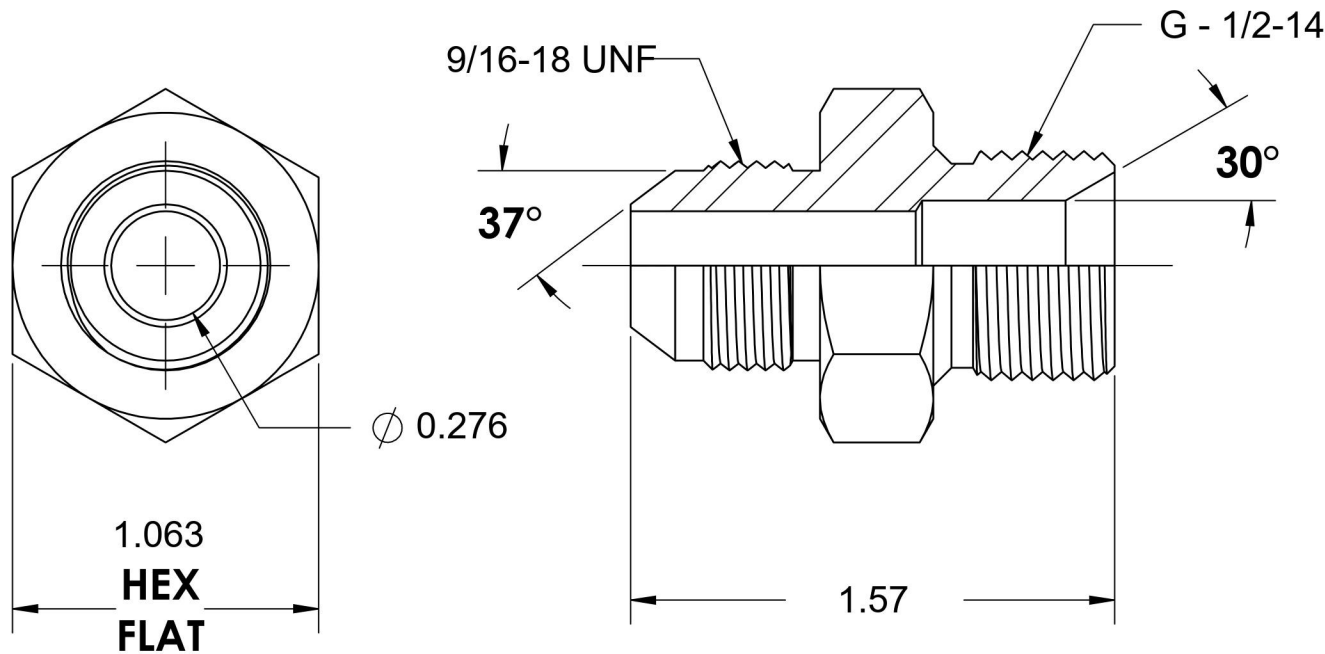

7002-06-08

Steel, SAE J514 37° Flare Male BSPP Port/Line Connector, 3/8" Male JIC x 1/2-14 Male BSPP 60° Line/Port

6701 Cochran Road
Solon, Ohio 44139
Phone: (440) 248-1880
Toll Free: 1-888-331-1523

Temperature Rating	Material	Industry Standards	Series
-65°F to 500°F	C1045/12L14 Steel	SAE J514, ISO 1179	7002
Pressure Rating	Finish	ISO 8434-6, ASTM B633	Series Description
2900 psi	Trivalent Zinc		SAE J514 37° Flare Male BSPP Port/Line Connector