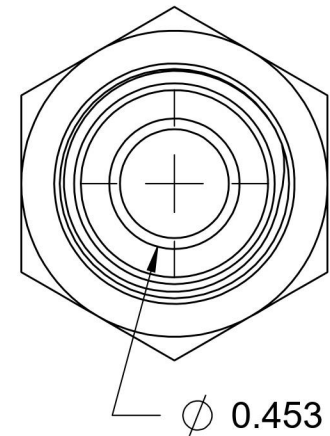

7002-06-08

Steel, SAE J514 37° Flare Male BSPP Port/Line Connector, 3/8" Male JIC x 1/2-14 Male BSPP 60° Line/Port

6701 Cochran Road
Solon, Ohio 44139
Phone: (440) 248-1880
Toll Free: 1-888-331-1523

Temperature Rating	Material	Industry Standards	Series
-65°F to 500°F	C1045/12L14 Steel	SAE J514, ISO 1179	7002
Pressure Rating	Finish	ISO 8434-6, ASTM B633	Series Description
2900 psi	Trivalent Zinc		SAE J514 37° Flare Male BSPP Port/Line Connector