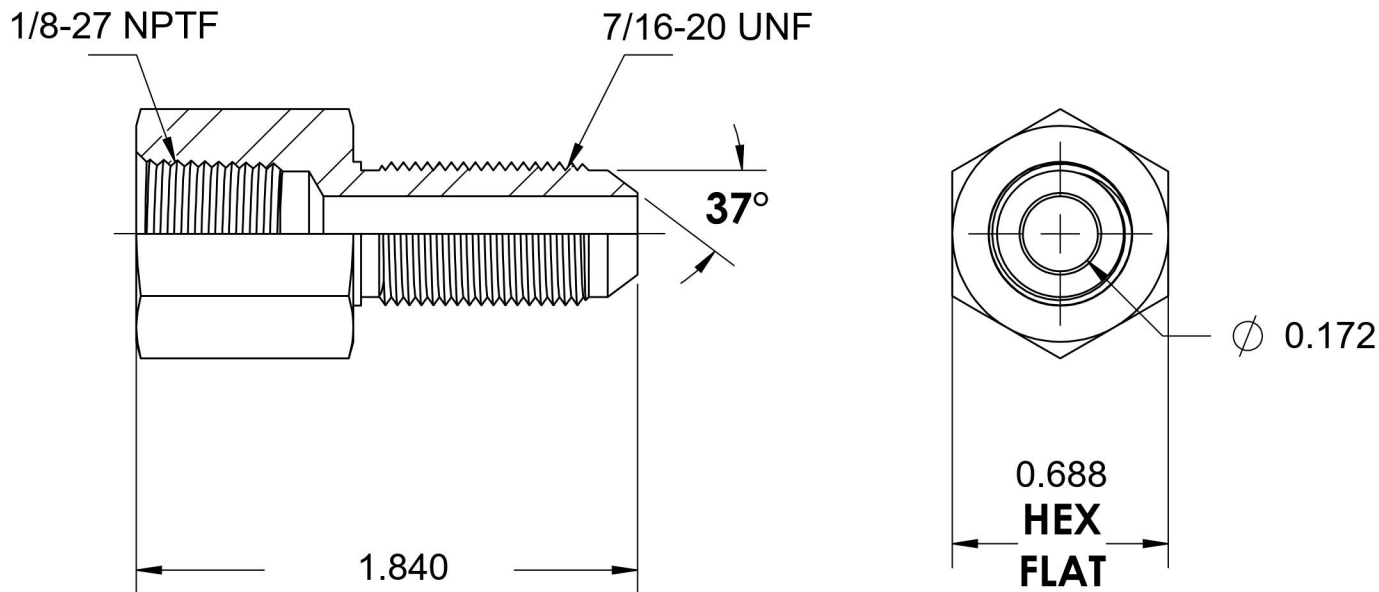

# 2705-02-04

Steel, SAE J514 Flared Tube Female Bulkhead, 1/8" Female NPTF x 1/4" Male JIC

6701 Cochran Road  
Solon, Ohio 44139  
Phone: (440) 248-1880  
Toll Free: 1-888-331-1523

<b>Temperature Rating</b>	<b>Material</b>	<b>Industry Standards</b>	<b>Series</b>
-65°F to 500°F	C1045/12L14 Steel	SAE J514 , SAE J476 ASTM B633	2705
<b>Pressure Rating</b>	<b>Finish</b>		<b>Series Description</b>
6000 psi	Trivalent Zinc		SAE J514 Flared Tube Female Bulkhead