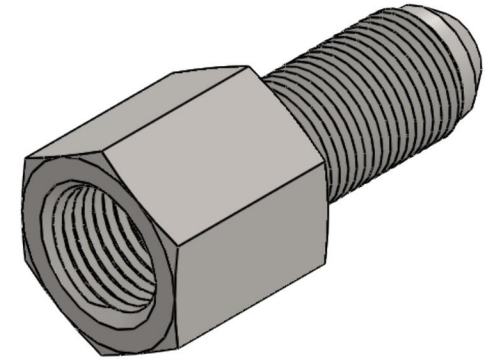

# 2705-02-04

Steel, SAE J514 Flared Tube Female Bulkhead, 1/8" Female NPTF x 1/4" Male JIC

6701 Cochran Road  
Solon, Ohio 44139  
Phone: (440) 248-1880  
Toll Free: 1-888-331-1523

<b>Temperature Rating</b>	<b>Material</b>	<b>Industry Standards</b>	<b>Series</b>
-65°F to 500°F	C1045/12L14 Steel	SAE J514 , SAE J476 ASTM B633	2705
<b>Pressure Rating</b>	<b>Finish</b>		<b>Series Description</b>
6000 psi	Trivalent Zinc		SAE J514 Flared Tube Female Bulkhead