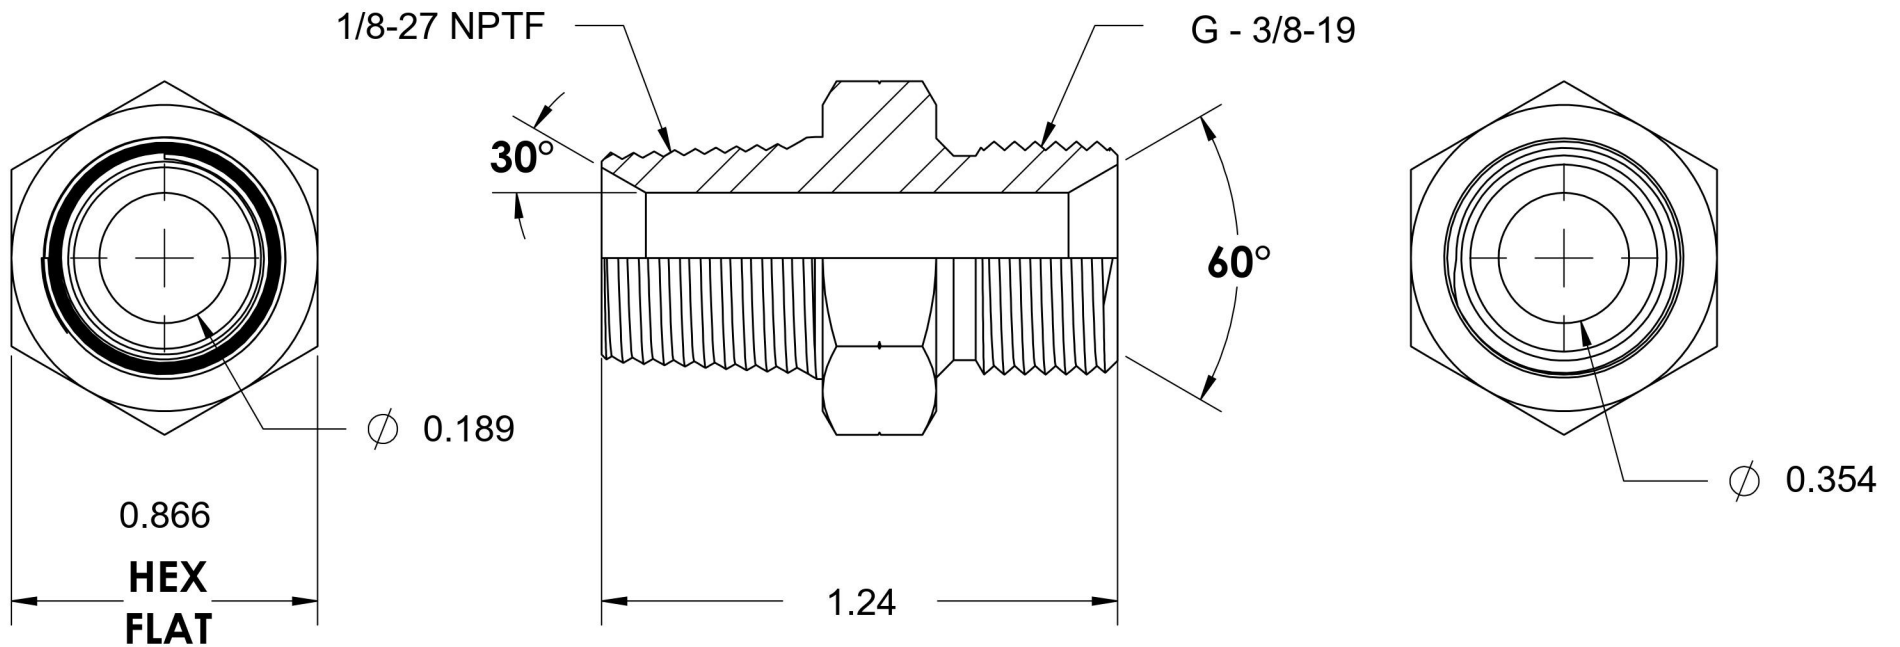

7032-02-06-SS

Stainless Steel, SAE J476 Pipe Male BSPP Port/Line Adapter, 1/8" Male NPTF 30° x 3/8-19 Male BSPP 60° Line/Port

6701 Cochran Road
Solon, Ohio 44139
Phone: (440) 248-1880
Toll Free: 1-888-331-1523

Temperature Rating	Material	Industry Standards	Series
-425°F to 1200°F	316/316L Stainless Steel	SAE J476, ISO 1179	7032-SS
Pressure Rating	Finish		Series Description
5100 psi	Passivated		SAE J476 Pipe Male BSPP Port/Line Adapter