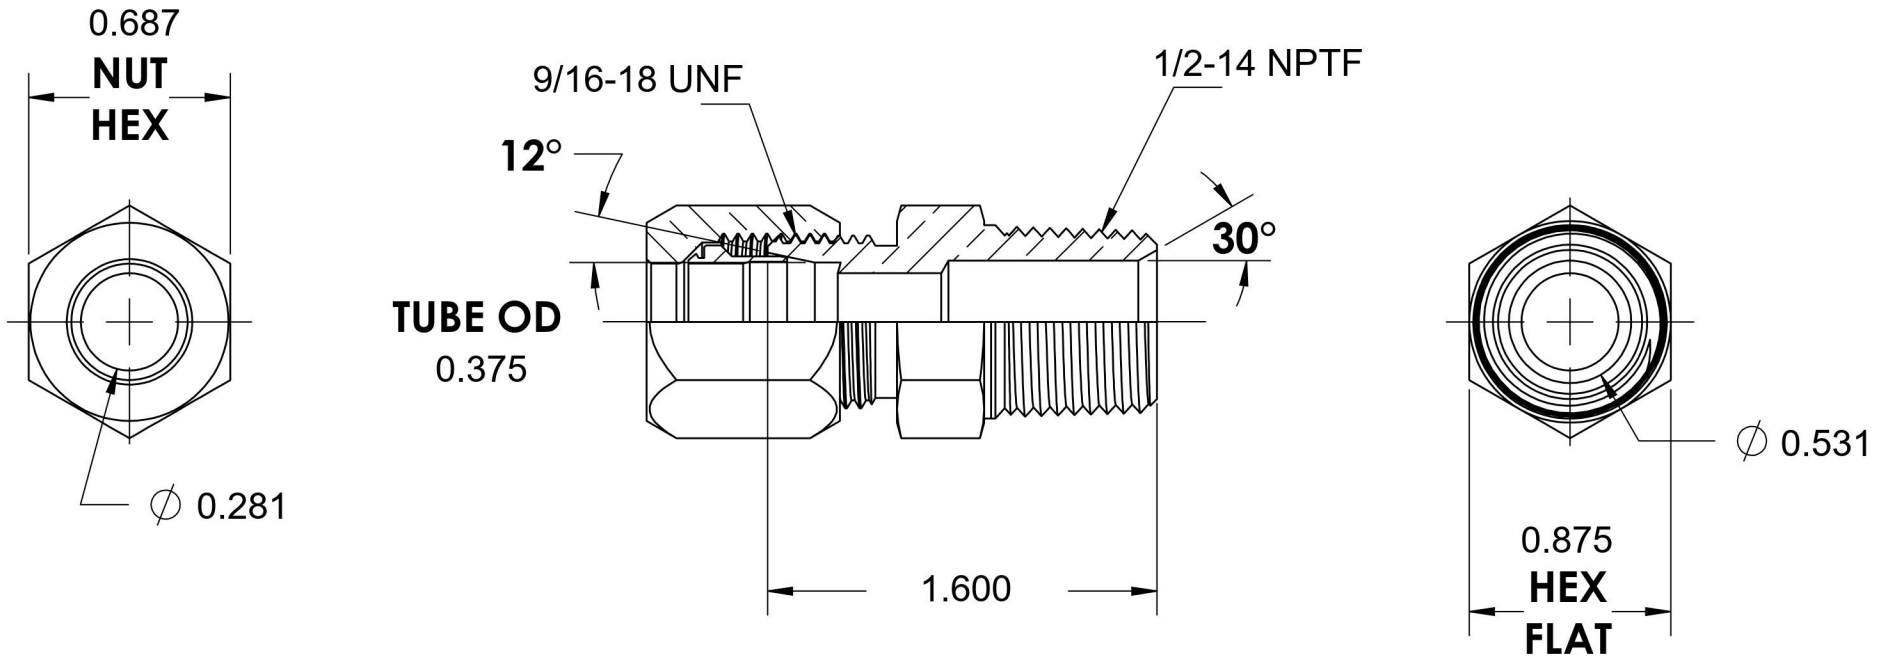

# C2404-06-08

Steel, SAE J514 Flareless Tube Male Connector, 3/8" Flareless Bite Type x 1/2" Male NPTF 30°

6701 Cochran Road  
Solon, Ohio 44139  
Phone: (440) 248-1880  
Toll Free: 1-888-331-1523

**Temperature Rating**

-65°F to 500°F

**Pressure Rating**

6000 psi

**Material**

C1045/12L14 Steel

**Finish**

Trivalent Zinc

**Industry Standards**