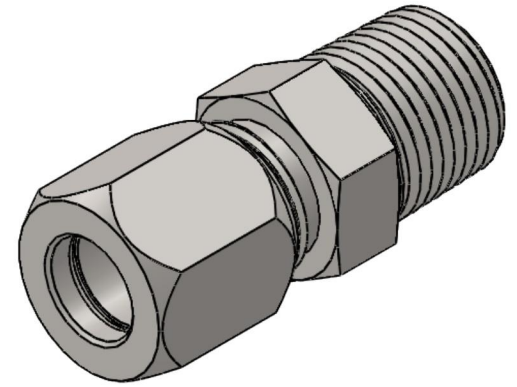

# C2404-06-08

Steel, SAE J514 Flareless Tube Male Connector, 3/8" Flareless Bite Type x 1/2" Male NPTF 30°

6701 Cochran Road  
Solon, Ohio 44139  
Phone: (440) 248-1880  
Toll Free: 1-888-331-1523

**Temperature Rating**

-65°F to 500°F

**Pressure Rating**

6000 psi

**Material**

C1045/12L14 Steel

**Finish**

Trivalent Zinc

**Industry Standards**

SAE J514, SAE J476  
ASTM B633

**Series**

C2404

**Series Description**

SAE J514 Flareless Tube  
Male Connector