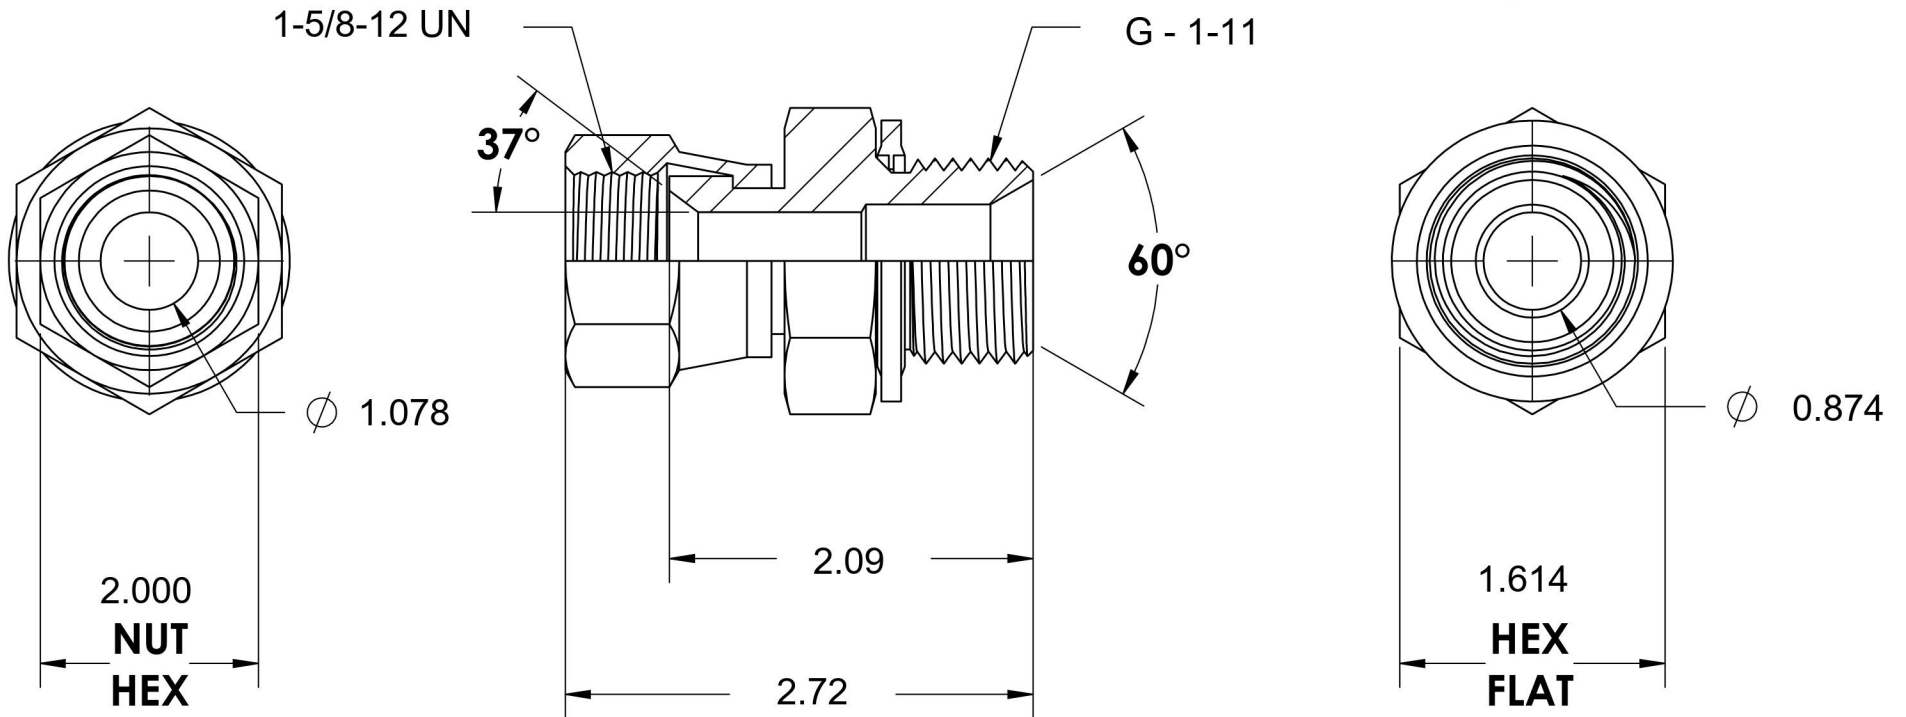

7022-20-16-BS

Steel, SAE J514 37° Flare Swivel BSPP Type (D) Bonded Seal Port/Line Connector, 1-1/4" Female JIC Swivel x 1-11 Male BSPP 60° Line/Port

6701 Cochran Road
Solon, Ohio 44139
Phone: (440) 248-1880
Toll Free: 1-888-331-1523

Temperature Rating -40°F to 250°F	Material C1045 / 12L14 Steel	Industry Standards SAE J514, ISO 1179	Series 7022-BS
Pressure Rating 1700 psi	Finish Trivalent Zinc	ISO 8434-6, ASTM B633	Series Description SAE J514 37° Flare Swivel BSPP Type (D) Bonded Seal Port/Line Connector