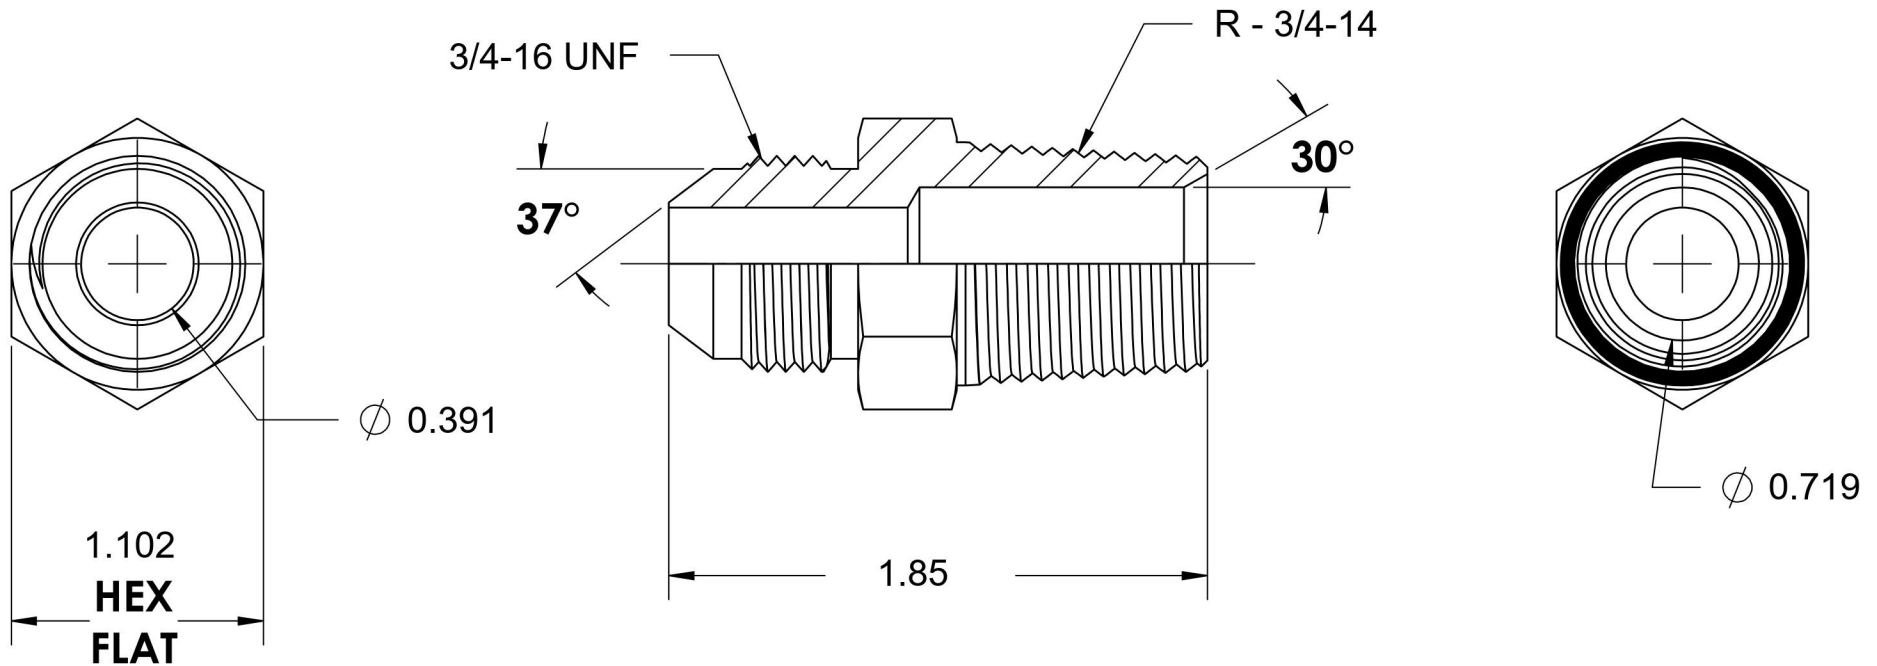

# 7000-08-12

Steel, SAE J514 37° Flare Male BSPT Connector, 1/2" Male JIC x 3/4" Male BSPT 30°

6701 Cochran Road  
Solon, Ohio 44139  
Phone: (440) 248-1880  
Toll Free: 1-888-331-1523

<b>Temperature Rating</b>	<b>Material</b>	<b>Industry Standards</b>	<b>Series</b>
-65°F to 500°F	C1045/12L14 Steel	SAE J514, ISO 7-1	7000
<b>Pressure Rating</b>	<b>Finish</b>	ASTM B633	<b>Series Description</b>
2300 psi	Trivalent Zinc		SAE J514 37° Flare Male BSPT Connector