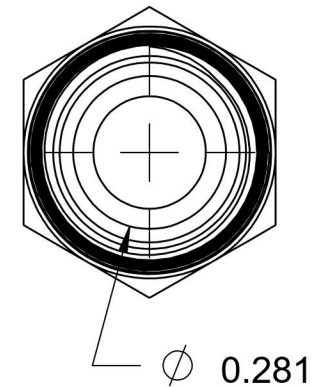

# 2404-10-04

Steel, SAE J514 37° Flare Male Connector, 5/8" Male JIC x 1/4" Male NPTF 30°

6701 Cochran Road  
Solon, Ohio 44139  
Phone: (440) 248-1880  
Toll Free: 1-888-331-1523

<b>Temperature Rating</b> -65°F to 500°F	<b>Material</b> C1045/12L14 Steel	<b>Industry Standards</b> SAE J514 , SAE J476 ASTM B633	<b>Series</b> 2404
<b>Pressure Rating</b> 5000 psi	<b>Finish</b> Trivalent Zinc		<b>Series Description</b> SAE J514 37° Flare Male Connector