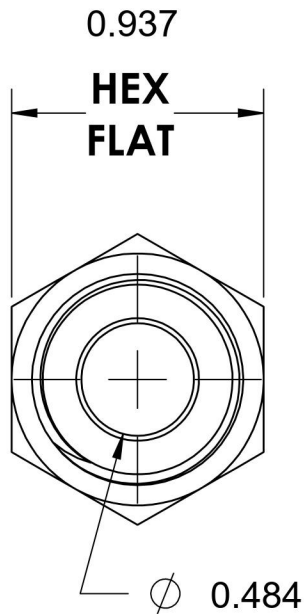

# 2404-10-04

Steel, SAE J514 37° Flare Male Connector, 5/8" Male JIC x 1/4" Male NPTF 30°

6701 Cochran Road  
Solon, Ohio 44139  
Phone: (440) 248-1880  
Toll Free: 1-888-331-1523

<b>Temperature Rating</b> -65°F to 500°F	<b>Material</b> C1045/12L14 Steel	<b>Industry Standards</b> SAE J514 , SAE J476 ASTM B633	<b>Series</b> 2404
<b>Pressure Rating</b> 5000 psi	<b>Finish</b> Trivalent Zinc		<b>Series Description</b> SAE J514 37° Flare Male Connector