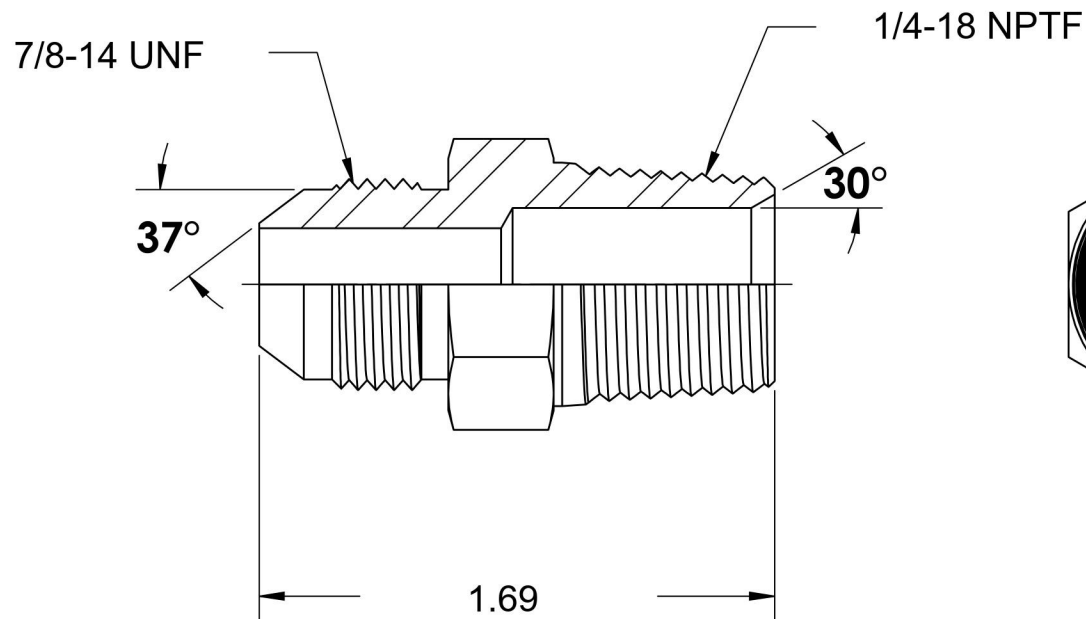

# 2404-10-04

Steel, SAE J514 37° Flare Male Connector, 5/8" Male JIC x 1/4" Male NPTF 30°

6701 Cochran Road  
Solon, Ohio 44139  
Phone: (440) 248-1880  
Toll Free: 1-888-331-1523

<b>Temperature Rating</b> -65°F to 500°F	<b>Material</b> C1045/12L14 Steel	<b>Industry Standards</b> SAE J514 , SAE J476 ASTM B633	<b>Series</b> 2404
<b>Pressure Rating</b> 5000 psi	<b>Finish</b> Trivalent Zinc		<b>Series Description</b> SAE J514 37° Flare Male Connector