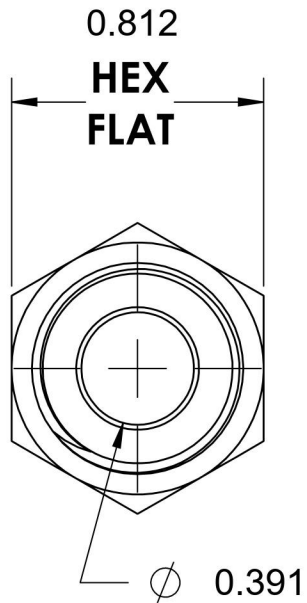

2404-08-02-SS

Stainless Steel, SAE J514 37° Flare Male Connector, 1/2" Male JIC x 1/8" Male NPTF 30°

6701 Cochran Road
Solon, Ohio 44139
Phone: (440) 248-1880
Toll Free: 1-888-331-1523

Temperature Rating -425°F to 1200°F	Material 316/316L Stainless Steel	Industry Standards SAE J514 , SAE J476	Series 2404-SS
Pressure Rating 6000 psi	Finish Passivated		Series Description SAE J514 37° Flare Male Connector