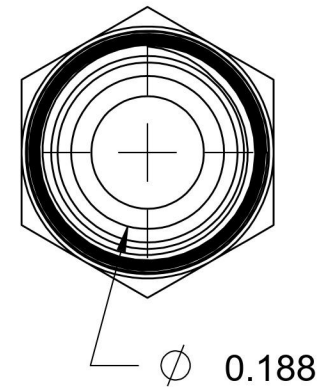

2404-08-02-SS

Stainless Steel, SAE J514 37° Flare Male Connector, 1/2" Male JIC x 1/8" Male NPTF 30°

6701 Cochran Road
Solon, Ohio 44139
Phone: (440) 248-1880
Toll Free: 1-888-331-1523

Temperature Rating -425°F to 1200°F	Material 316/316L Stainless Steel	Industry Standards SAE J514 , SAE J476	Series 2404-SS
Pressure Rating 6000 psi	Finish Passivated		Series Description SAE J514 37° Flare Male Connector