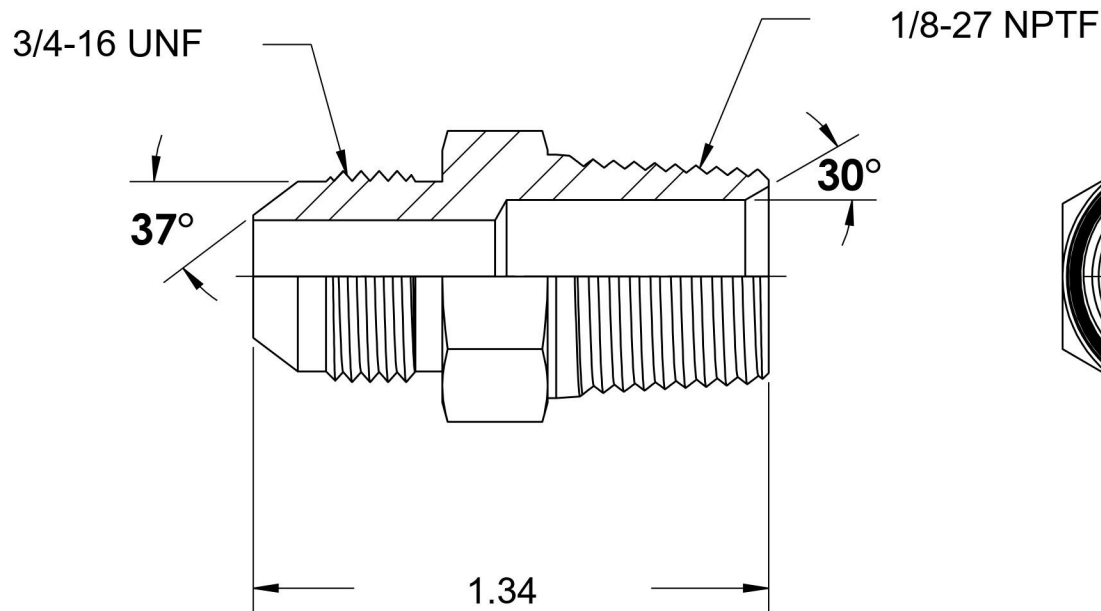

2404-08-02-SS

Stainless Steel, SAE J514 37° Flare Male Connector, 1/2" Male JIC x 1/8" Male NPTF 30°

6701 Cochran Road
Solon, Ohio 44139
Phone: (440) 248-1880
Toll Free: 1-888-331-1523

Temperature Rating -425°F to 1200°F	Material 316/316L Stainless Steel	Industry Standards SAE J514 , SAE J476	Series 2404-SS
Pressure Rating 6000 psi	Finish Passivated		Series Description SAE J514 37° Flare Male Connector