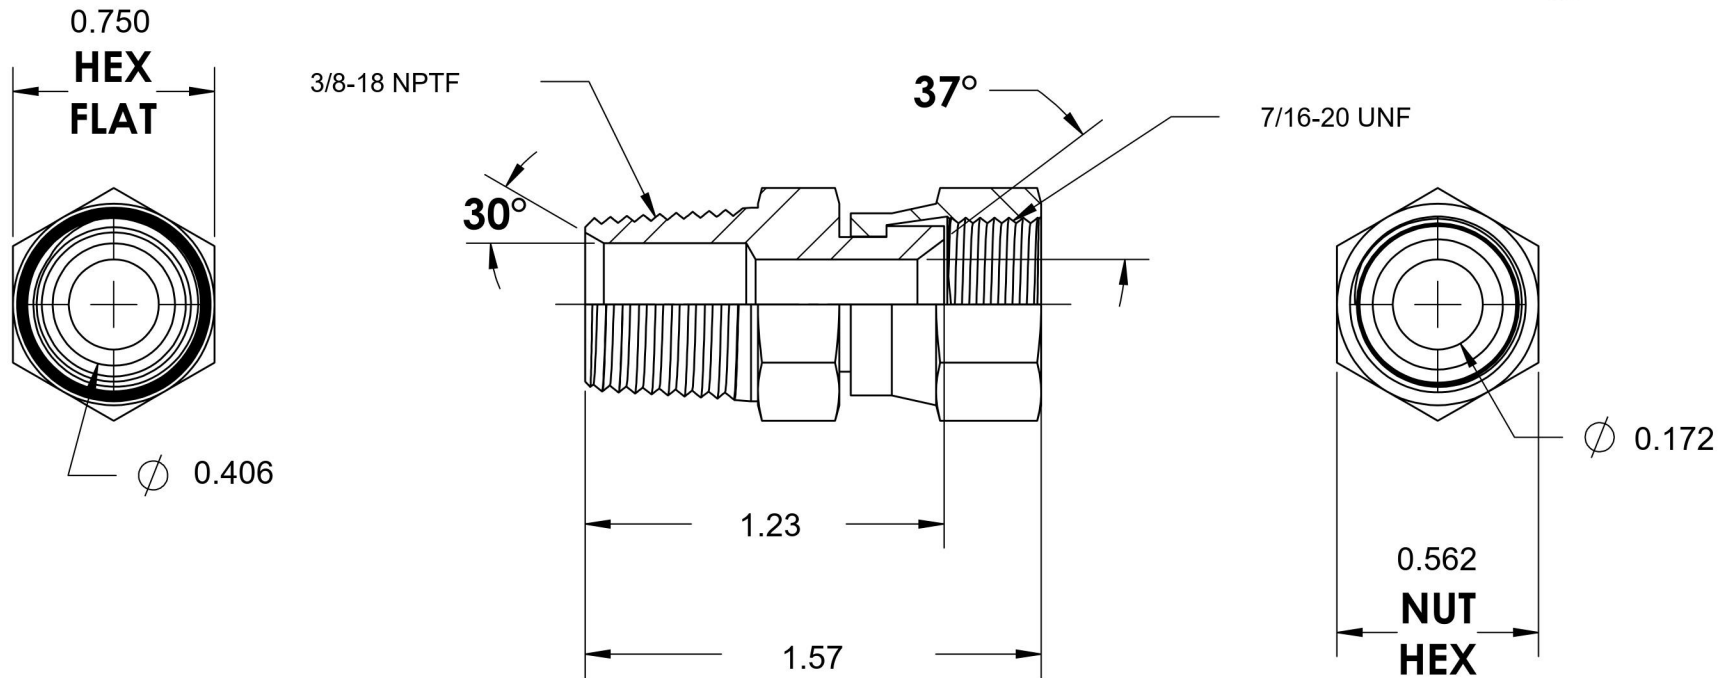

6505-06-04

Steel, SAE J514 37° Flare Swivel Male Connector, 3/8" Male NPTF 30° x 1/4" Female JIC Swivel

6701 Cochran Road
Solon, Ohio 44139
Phone: (440) 248-1880
Toll Free: 1-888-331-1523

Temperature Rating	Material	Industry Standards	Series
-65°F to 500°F	C1045/12L14 Steel	SAE J514 , SAE J476 ASTM B633	6505
Pressure Rating	Finish		Series Description
5000 psi	Trivalent Zinc		SAE J514 37° Flare Swivel Male Connector