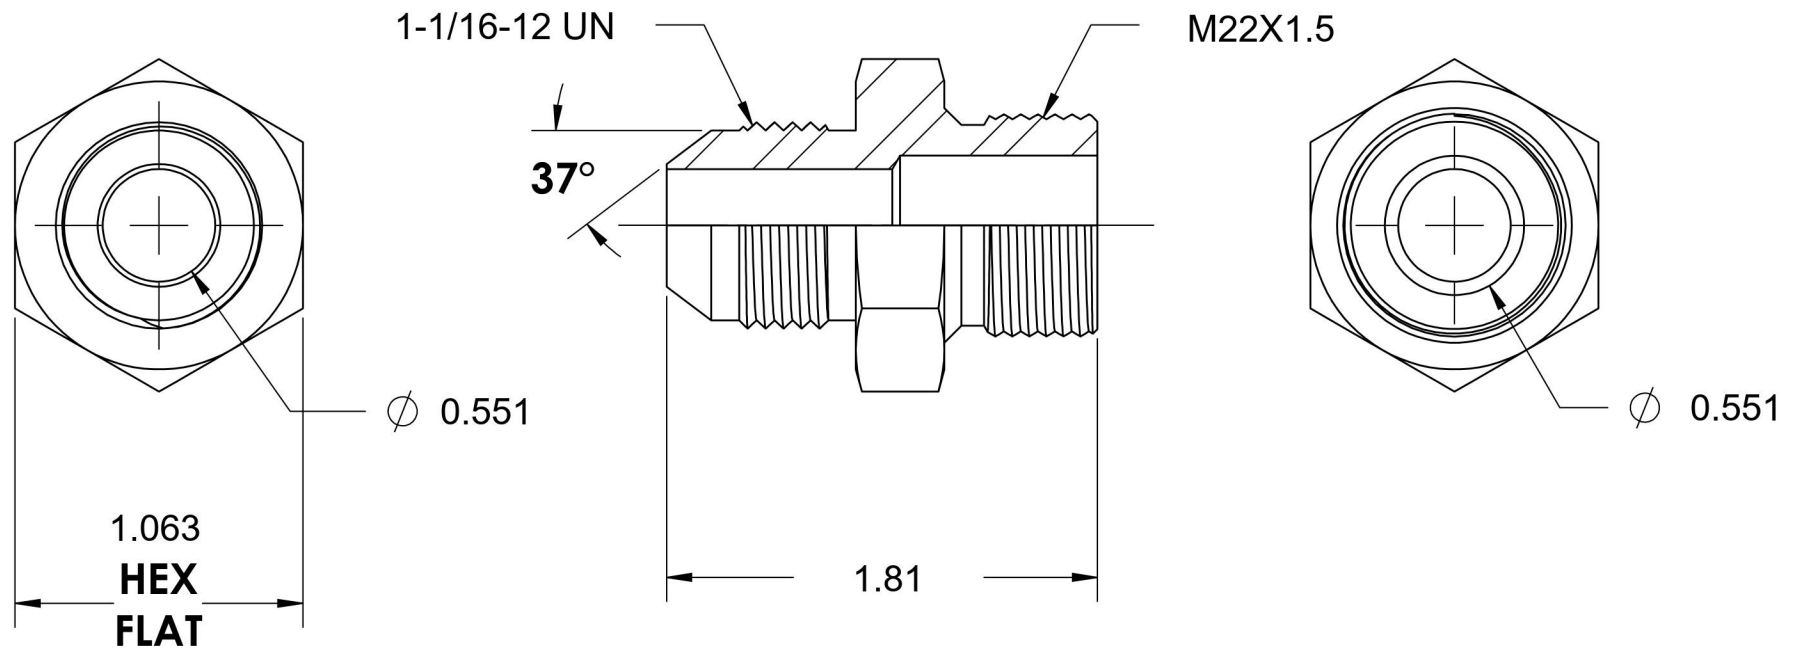

7005-12-22-SS

Stainless Steel, SAE J514 37° Flare Male Metric Port/Line Connector, 3/4" Male JIC x M22X1.5 Male Metric 60° Line/Port

6701 Cochran Road
Solon, Ohio 44139
Phone: (440) 248-1880
Toll Free: 1-888-331-1523

Temperature Rating -425°F to 1200°F	Material 316/316L Stainless Steel	Industry Standards SAE J514, ISO 9974	Series 7005-SS
Pressure Rating 5000 psi	Finish Passivated		Series Description SAE J514 37° Flare Male Metric Port/Line Connector