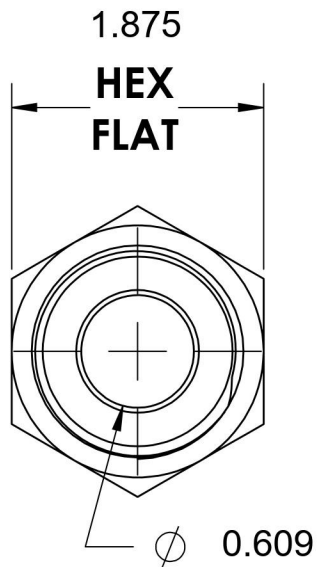

# 6400-12-20-O-SS

Stainless Steel, SAE J514 37° Flare Port Connector, 3/4" Male JIC x 1-5/8-12 Male ORB

6701 Cochran Road  
Solon, Ohio 44139  
Phone: (440) 248-1880  
Toll Free: 1-888-331-1523

<b>Temperature Rating</b>	<b>Material</b>	<b>Industry Standards</b>	<b>Series</b>
-40°F to 250°F	316/316L Stainless Steel	SAE J514, SAE J1926-3	6400-O-SS
<b>Pressure Rating</b>	<b>Finish</b>		<b>Series Description</b>
4800 psi	Passivated		SAE J514 37° Flare Port Connector