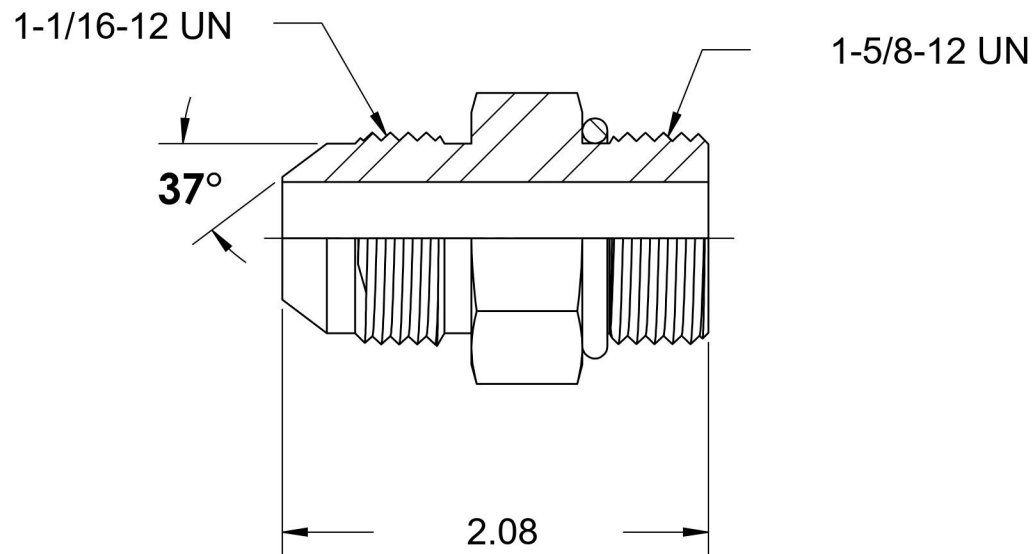

# 6400-12-20-O-SS

Stainless Steel, SAE J514 37° Flare Port Connector, 3/4" Male JIC x 1-5/8-12 Male ORB

6701 Cochran Road  
Solon, Ohio 44139  
Phone: (440) 248-1880  
Toll Free: 1-888-331-1523

<b>Temperature Rating</b>	<b>Material</b>	<b>Industry Standards</b>	<b>Series</b>
-40°F to 250°F	316/316L Stainless Steel	SAE J514, SAE J1926-3	6400-O-SS
<b>Pressure Rating</b>	<b>Finish</b>		<b>Series Description</b>
4800 psi	Passivated		SAE J514 37° Flare Port Connector