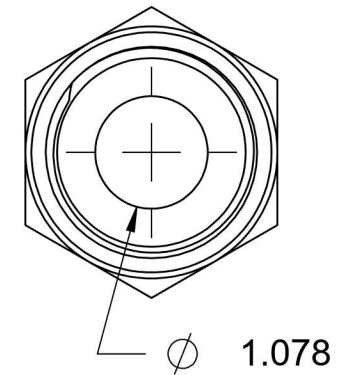

# 6400-12-20-O-SS

Stainless Steel, SAE J514 37° Flare Port Connector, 3/4" Male JIC x 1-5/8-12 Male ORB

6701 Cochran Road  
Solon, Ohio 44139  
Phone: (440) 248-1880  
Toll Free: 1-888-331-1523

<b>Temperature Rating</b>	<b>Material</b>	<b>Industry Standards</b>	<b>Series</b>
-40°F to 250°F	316/316L Stainless Steel	SAE J514, SAE J1926-3	6400-O-SS
<b>Pressure Rating</b>	<b>Finish</b>		<b>Series Description</b>
4800 psi	Passivated		SAE J514 37° Flare Port Connector