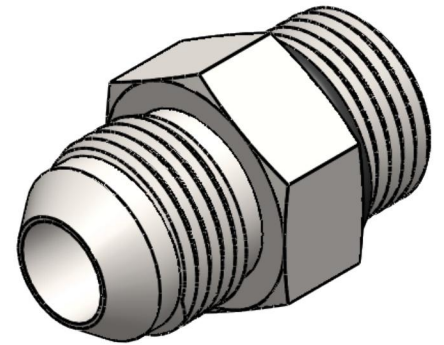

# 6400-12-20-O-SS

Stainless Steel, SAE J514 37° Flare Port Connector, 3/4" Male JIC x 1-5/8-12 Male ORB

6701 Cochran Road  
Solon, Ohio 44139  
Phone: (440) 248-1880  
Toll Free: 1-888-331-1523

<b>Temperature Rating</b>	<b>Material</b>	<b>Industry Standards</b>	<b>Series</b>
-40°F to 250°F	316/316L Stainless Steel	SAE J514, SAE J1926-3	6400-O-SS
<b>Pressure Rating</b>	<b>Finish</b>		<b>Series Description</b>
4800 psi	Passivated		SAE J514 37° Flare Port Connector