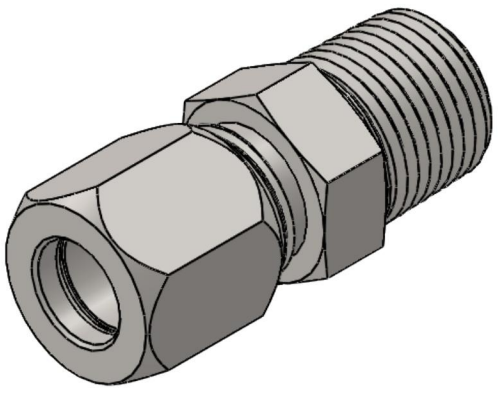

C2404-03-02-SS

Stainless Steel, SAE J514 Flareless Tube Male Connector, 3/16" Flareless Bite Type x 1/8" Male NPTF 30°

6701 Cochran Road
Solon, Ohio 44139
Phone: (440) 248-1880
Toll Free: 1-888-331-1523

Temperature Rating	Material	Industry Standards	Series
-425°F to 1200°F	316/316L Stainless Steel	SAE J514, SAE J476	C2404-SS
Pressure Rating	Finish		Series Description
6000 psi	Passivated		SAE J514 Flareless Tube Male Connector