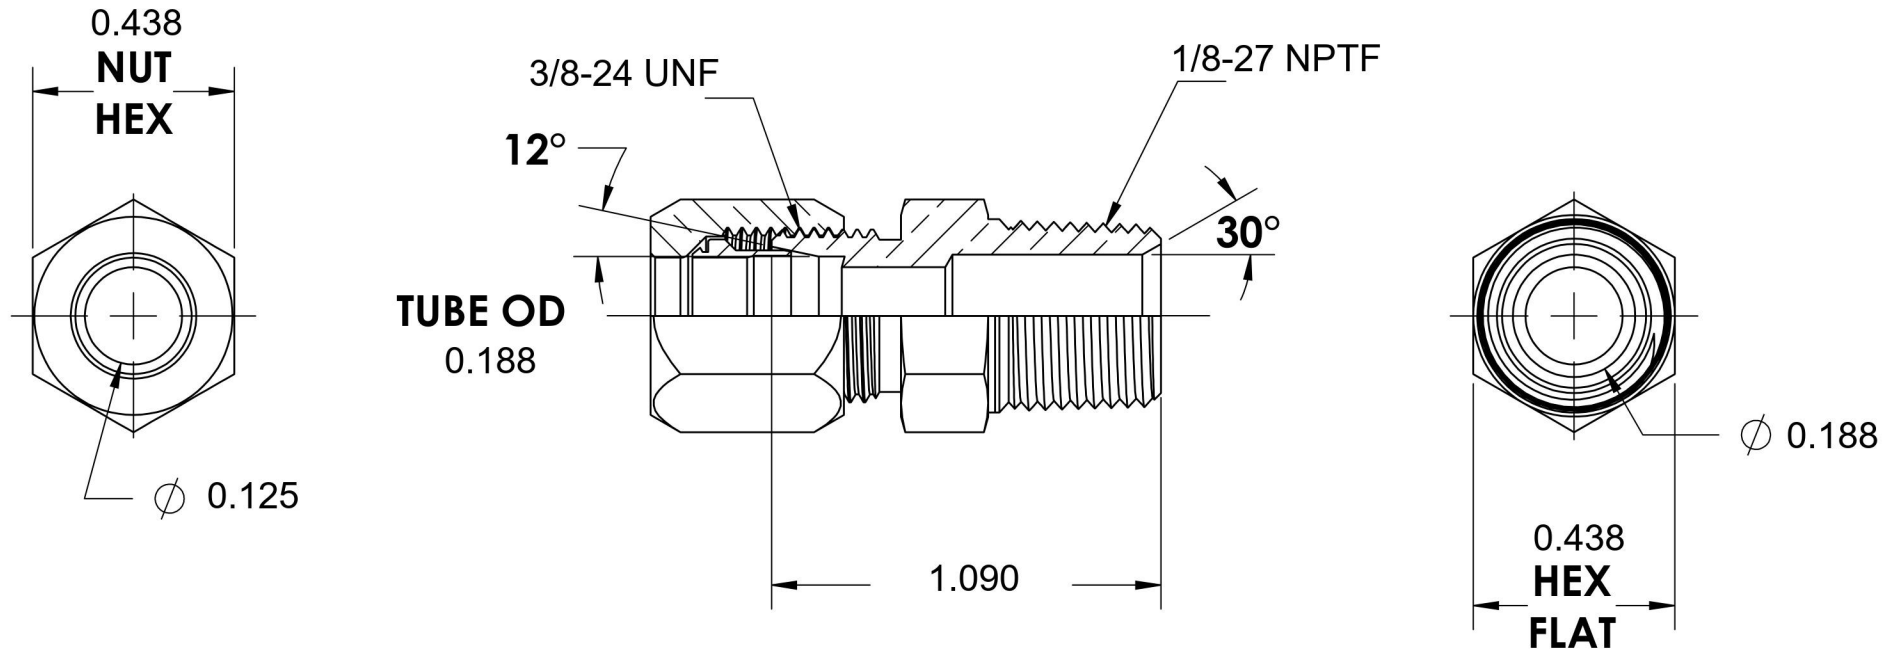

C2404-03-02-SS

Stainless Steel, SAE J514 Flareless Tube Male Connector, 3/16" Flareless Bite Type x 1/8" Male NPTF 30°

6701 Cochran Road
Solon, Ohio 44139
Phone: (440) 248-1880
Toll Free: 1-888-331-1523

Temperature Rating	Material	Industry Standards	Series
-425°F to 1200°F	316/316L Stainless Steel	SAE J514, SAE J476	C2404-SS
Pressure Rating	Finish		Series Description
6000 psi	Passivated		SAE J514 Flareless Tube Male Connector