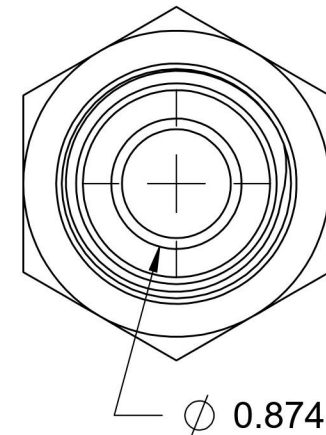

# 7002-32-16

Steel, SAE J514 37° Flare Male BSPP Port/Line Connector, 2" Male JIC x 1-11 Male BSPP 60° Line/Port

6701 Cochran Road  
Solon, Ohio 44139  
Phone: (440) 248-1880  
Toll Free: 1-888-331-1523

<b>Temperature Rating</b>	<b>Material</b>	<b>Industry Standards</b>	<b>Series</b>
-65°F to 500°F	C1045/12L14 Steel	SAE J514, ISO 1179	7002
<b>Pressure Rating</b>	<b>Finish</b>	ISO 8434-6, ASTM B633	<b>Series Description</b>
1700 psi	Trivalent Zinc		SAE J514 37° Flare Male BSPP Port/Line Connector