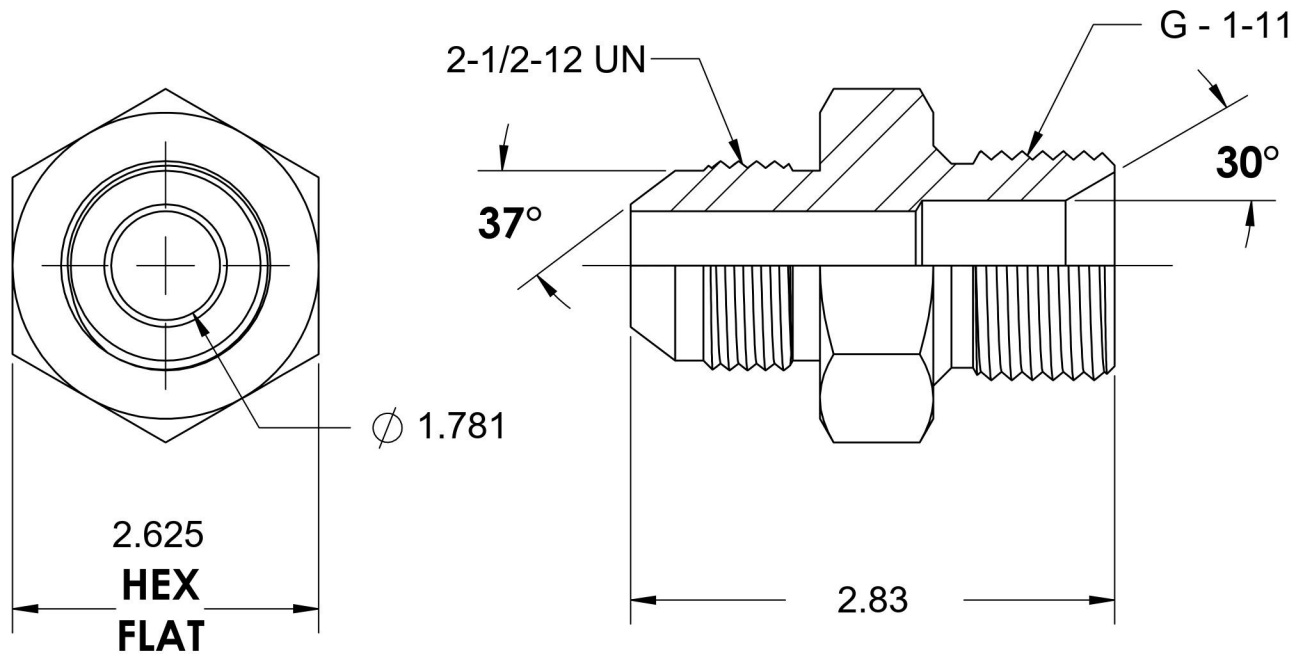

# 7002-32-16

Steel, SAE J514 37° Flare Male BSPP Port/Line Connector, 2" Male JIC x 1-11 Male BSPP 60° Line/Port

6701 Cochran Road  
Solon, Ohio 44139  
Phone: (440) 248-1880  
Toll Free: 1-888-331-1523

<b>Temperature Rating</b>	<b>Material</b>	<b>Industry Standards</b>	<b>Series</b>
-65°F to 500°F	C1045/12L14 Steel	SAE J514, ISO 1179	7002
<b>Pressure Rating</b>	<b>Finish</b>	ISO 8434-6, ASTM B633	<b>Series Description</b>
1700 psi	Trivalent Zinc		SAE J514 37° Flare Male BSPP Port/Line Connector