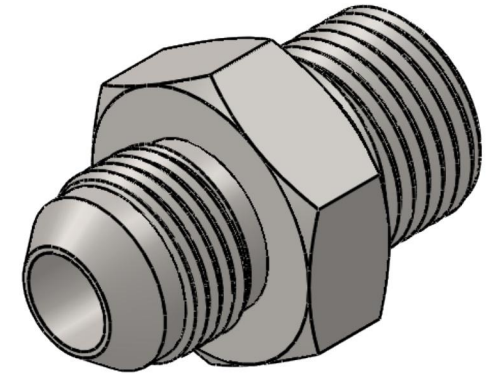

# 7002-32-16

Steel, SAE J514 37° Flare Male BSPP Port/Line Connector, 2" Male JIC x 1-11 Male BSPP 60° Line/Port

6701 Cochran Road  
Solon, Ohio 44139  
Phone: (440) 248-1880  
Toll Free: 1-888-331-1523

<b>Temperature Rating</b>	<b>Material</b>	<b>Industry Standards</b>	<b>Series</b>
-65°F to 500°F	C1045/12L14 Steel	SAE J514, ISO 1179	7002
<b>Pressure Rating</b>	<b>Finish</b>	ISO 8434-6, ASTM B633	<b>Series Description</b>
1700 psi	Trivalent Zinc		SAE J514 37° Flare Male BSPP Port/Line Connector