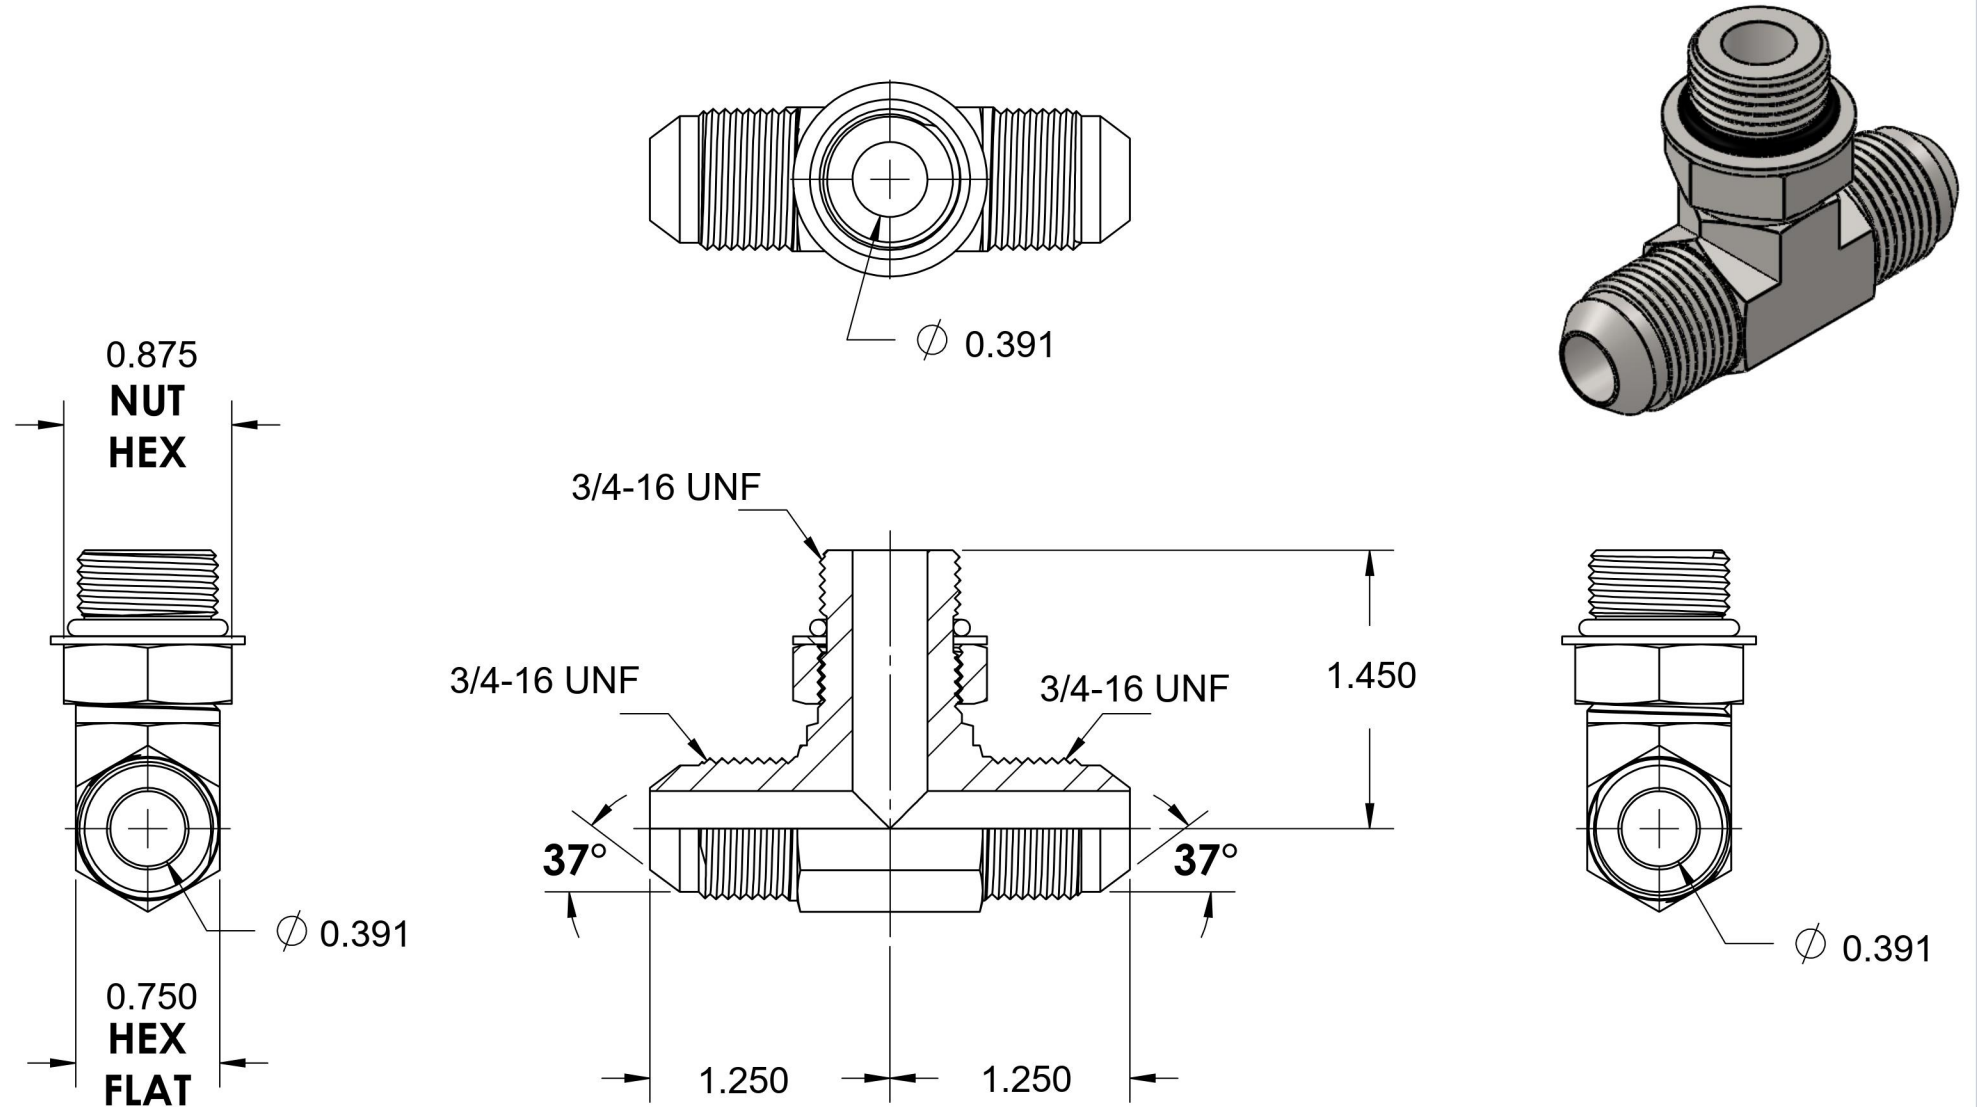

6803-08-08-08-NWO-SS

Stainless Steel, SAE J514 37° Flare Adjustable Port Branch Tee, 1/2" Male JIC x 1/2" Male JIC x 3/4-16 Male Adjustable ORB

6701 Cochran Road
Solon, Ohio 44139
Phone: (440) 248-1880
Toll Free: 1-888-331-1523

Temperature Rating

-40°F to 250°F

Pressure Rating

5400 psi

Material

316/316L Stainless Steel

Finish

Passivated

Industry Standards

SAE J514, SAE J1926-3
SAE J515

Series

6803-NWO-SS

Series Description

SAE J514 37° Flare Adjustable
Port Branch Tee