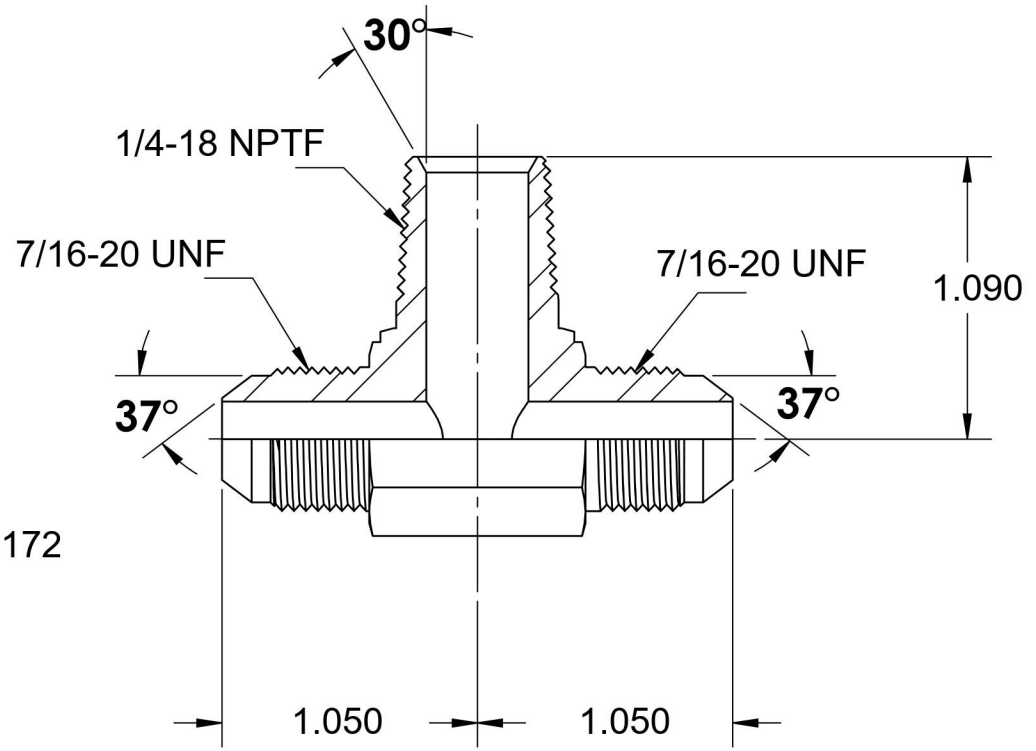

2601-04-04-04-B

Brass, SAE J514 SAE J514 37° Flare Male Branch Tee, 1/4" Male JIC x 1/4" Male JIC x 1/4" Male NPTF 30°

6701 Cochran Road
Solon, Ohio 44139
Phone: (440) 248-1880
Toll Free: 1-888-331-1523

Temperature Rating -325°F to 400°F	Material CA377 Brass	Industry Standards SAE J514 , SAE J476	Series 2601-B
Pressure Rating 3300 psi	Finish Natural Finish		Series Description SAE J514 37° Flare Male Branch Tee