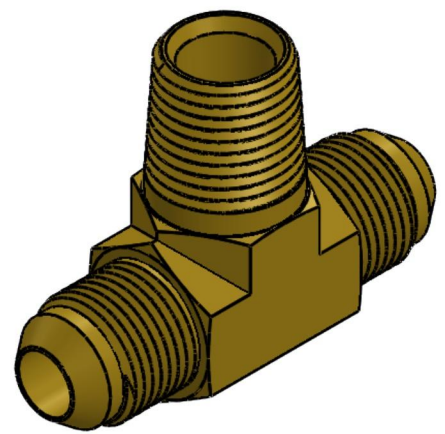

2601-04-04-04-B

Brass, SAE J514 SAE J514 37° Flare Male Branch Tee, 1/4" Male JIC x 1/4" Male JIC x 1/4" Male NPTF 30°

6701 Cochran Road
Solon, Ohio 44139
Phone: (440) 248-1880
Toll Free: 1-888-331-1523

Temperature Rating -325°F to 400°F	Material CA377 Brass	Industry Standards SAE J514 , SAE J476	Series 2601-B
Pressure Rating 3300 psi	Finish Natural Finish		Series Description SAE J514 37° Flare Male Branch Tee