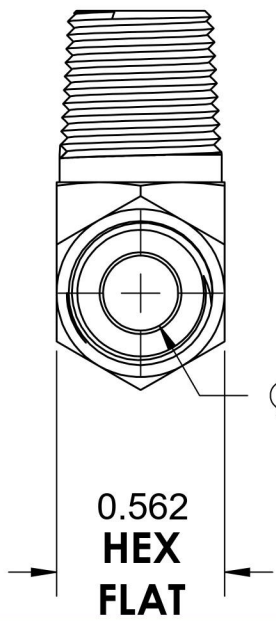

2601-04-04-04-B

Brass, SAE J514 SAE J514 37° Flare Male Branch Tee, 1/4" Male JIC x 1/4" Male JIC x 1/4" Male NPTF 30°

6701 Cochran Road
Solon, Ohio 44139
Phone: (440) 248-1880
Toll Free: 1-888-331-1523

Temperature Rating -325°F to 400°F	Material CA377 Brass	Industry Standards SAE J514 , SAE J476	Series 2601-B
Pressure Rating 3300 psi	Finish Natural Finish		Series Description SAE J514 37° Flare Male Branch Tee