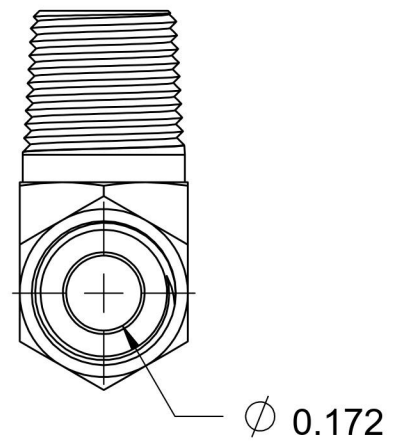

2601-04-04-04-B

Brass, SAE J514 SAE J514 37° Flare Male Branch Tee, 1/4" Male JIC x 1/4" Male JIC x 1/4" Male NPTF 30°

6701 Cochran Road
Solon, Ohio 44139
Phone: (440) 248-1880
Toll Free: 1-888-331-1523

Temperature Rating -325°F to 400°F	Material CA377 Brass	Industry Standards SAE J514 , SAE J476	Series 2601-B
Pressure Rating 3300 psi	Finish Natural Finish		Series Description SAE J514 37° Flare Male Branch Tee