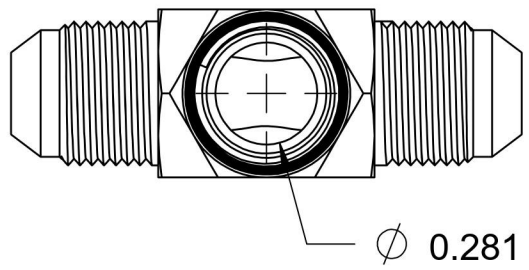

2601-04-04-04-B

Brass, SAE J514 SAE J514 37° Flare Male Branch Tee, 1/4" Male JIC x 1/4" Male JIC x 1/4" Male NPTF 30°

6701 Cochran Road
Solon, Ohio 44139
Phone: (440) 248-1880
Toll Free: 1-888-331-1523

Temperature Rating -325°F to 400°F	Material CA377 Brass	Industry Standards SAE J514 , SAE J476	Series 2601-B
Pressure Rating 3300 psi	Finish Natural Finish		Series Description SAE J514 37° Flare Male Branch Tee