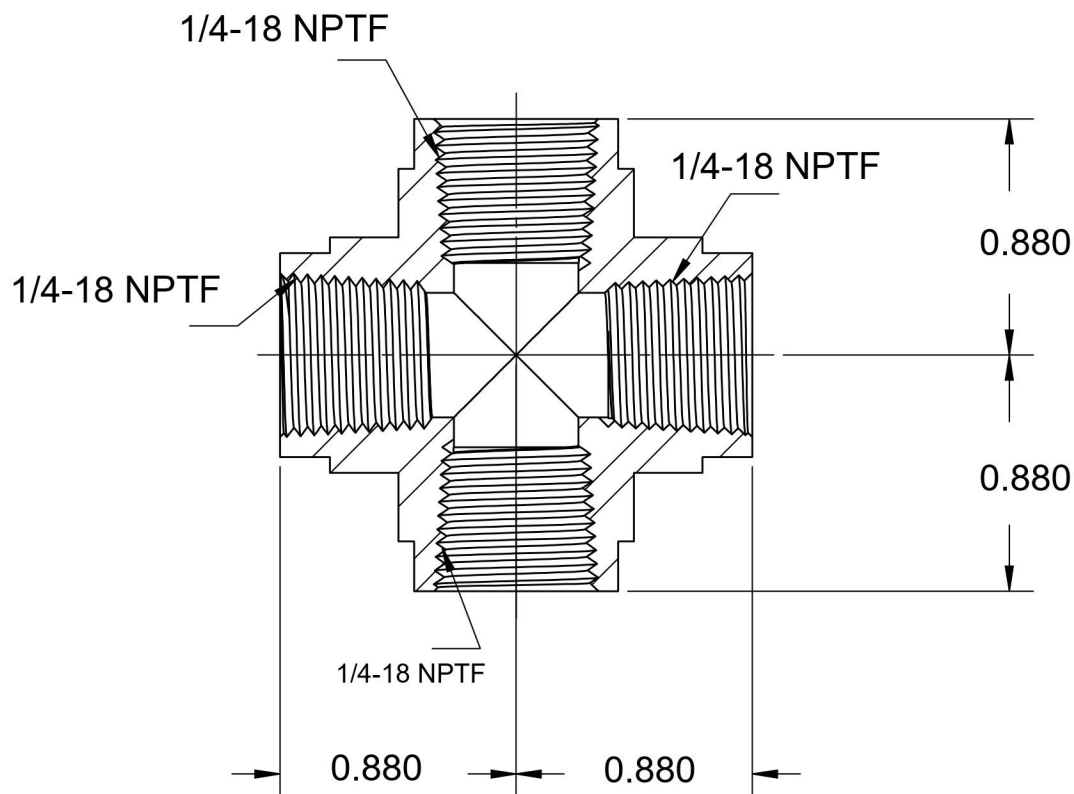

5652-04-04-04-04-B

Brass, SAE J514 Pipe Female Cross, 1/4" Female NPTF

6701 Cochran Road
Solon, Ohio 44139
Phone: (440) 248-1880
Toll Free: 1-888-331-1523

Temperature Rating	Material	Industry Standards	Series
-425°F to 1200°F	C37700 Brass	SAE J514, SAE J476	5652-FG
Pressure Rating	Finish		Series Description
5000 psi	Natural Finish		SAE J514 Pipe Female Cross