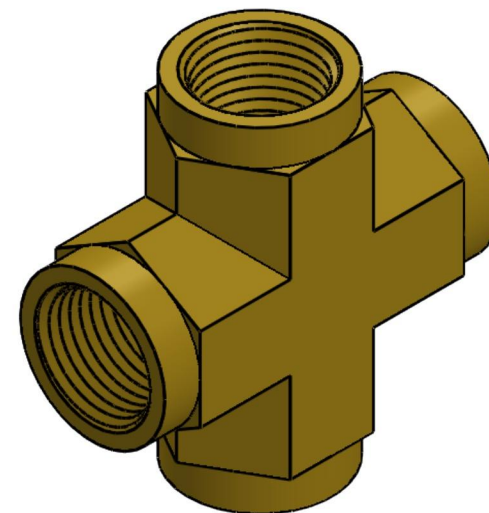

5652-04-04-04-04-B

Brass, SAE J514 Pipe Female Cross, 1/4" Female NPTF

6701 Cochran Road
Solon, Ohio 44139
Phone: (440) 248-1880
Toll Free: 1-888-331-1523

Temperature Rating	Material	Industry Standards	Series
-425°F to 1200°F	C37700 Brass	SAE J514, SAE J476	5652-FG
Pressure Rating	Finish		Series Description
5000 psi	Natural Finish		SAE J514 Pipe Female Cross