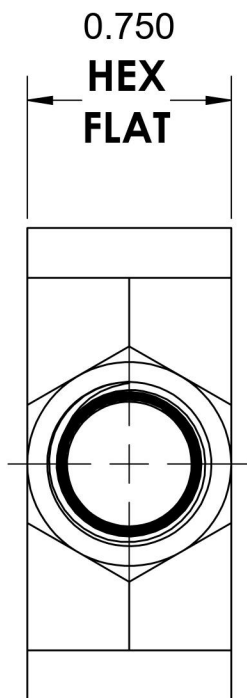

5652-04-04-04-04-B

Brass, SAE J514 Pipe Female Cross, 1/4" Female NPTF

6701 Cochran Road
Solon, Ohio 44139
Phone: (440) 248-1880
Toll Free: 1-888-331-1523

Temperature Rating	Material	Industry Standards	Series
-425°F to 1200°F	C37700 Brass	SAE J514, SAE J476	5652-FG
Pressure Rating	Finish		Series Description
5000 psi	Natural Finish		SAE J514 Pipe Female Cross