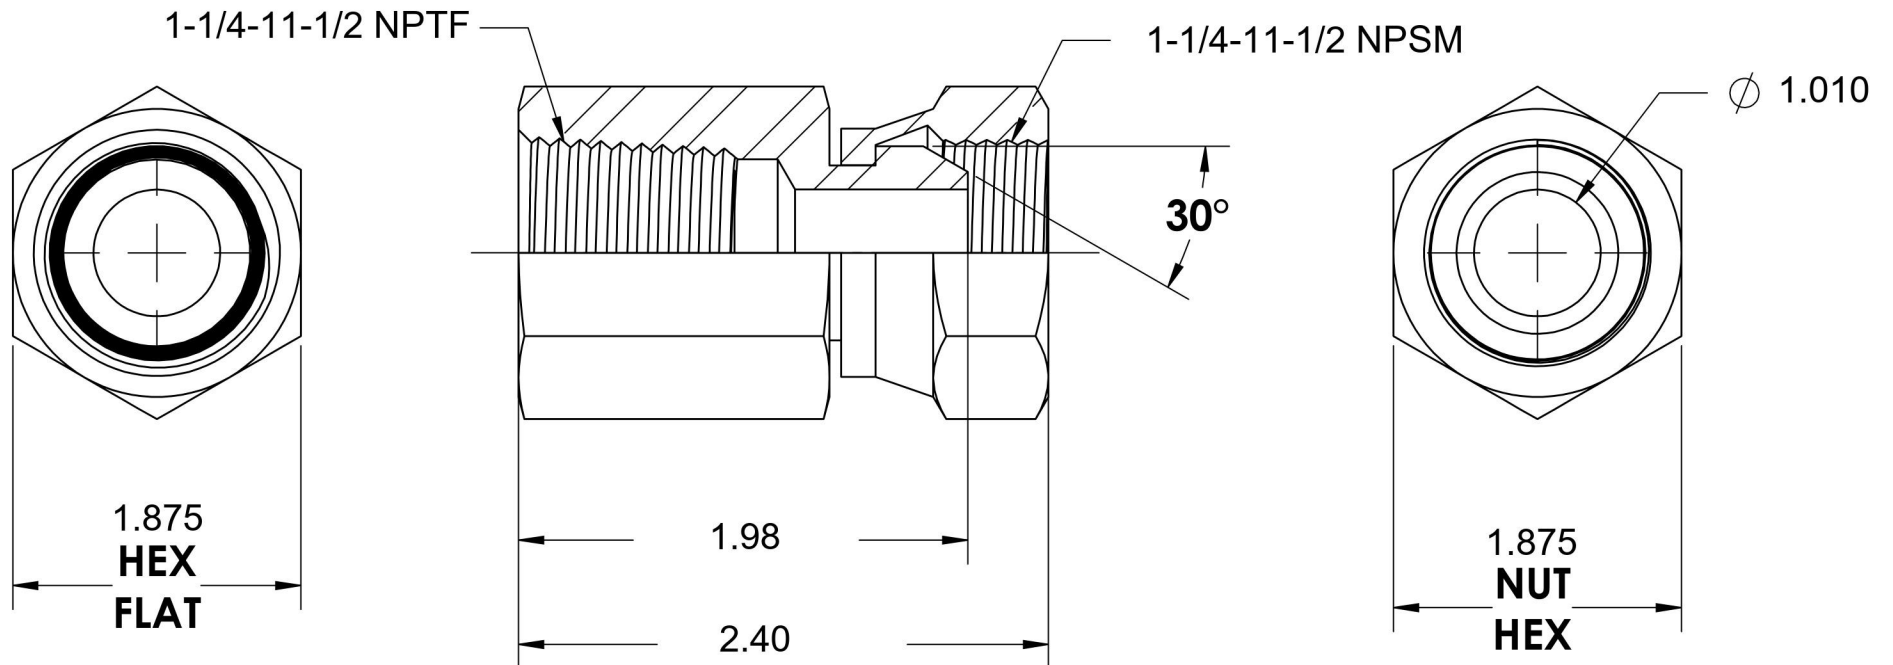

1405-20-20-SS

Stainless Steel, SAE J514 NPSM Swivel Female Connector, 1-1/4" Female NPTF x 1-1/4" Female NPSM Swivel

6701 Cochran Road
Solon, Ohio 44139
Phone: (440) 248-1880
Toll Free: 1-888-331-1523

Temperature Rating	-425°F to 1200°F	Material	316/316L Stainless Steel	Industry Standards	SAE J514, SAE J476	Series	1405-SS
Pressure Rating	2500 psi	Finish	Passivated			Series Description	SAE J514 NPSM Swivel Female Connector