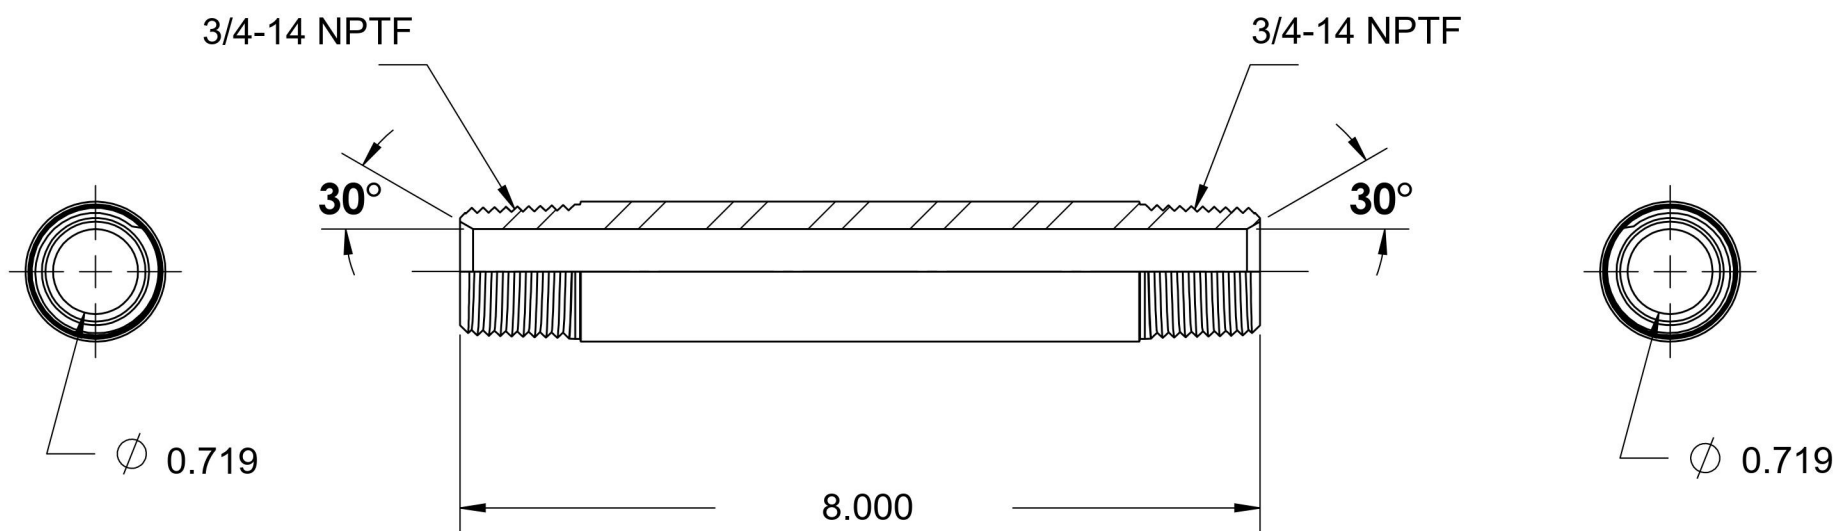

# 5404-N-12X8.000-SS

Stainless Steel, SAE J514 Pipe Long Nipple, 3/4" Male NPTF 30° x 3/4" Male NPTF 30°

6701 Cochran Road  
Solon, Ohio 44139  
Phone: (440) 248-1880  
Toll Free: 1-888-331-1523

|   |   |   |  |
|---|---|---|--|
| <b>Temperature Rating</b><br>-425°F to 1200°F | <b>Material</b><br>316/316L Stainless Steel | <b>Industry Standards</b><br>SAE J514, SAE J476 | <b>Series</b><br>5404-N-SS                             |
| <b>Pressure Rating</b><br>6600 psi            | <b>Finish</b><br>Passivated                 |   | <b>Series Description</b><br>SAE J514 Pipe Long Nipple |