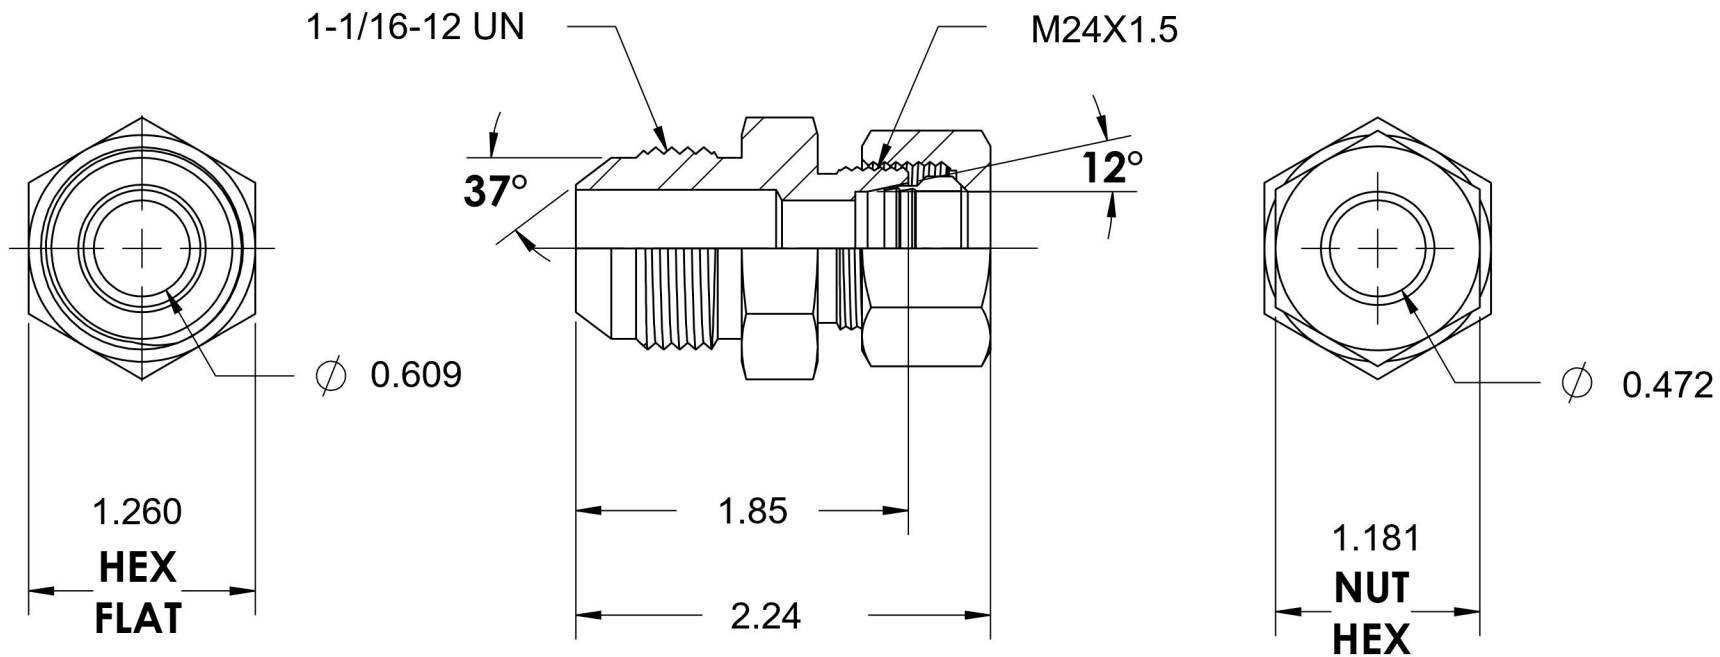

# 7005-12-S16-24-NBR

Steel, SAE J514 37° Flare/ISO 8434-1 Heavy Series Male Adapter, Nut and Bite Ring Assembled, 3/4" Male JIC x M24X1.5 DIN Tube

6701 Cochran Road  
Solon, Ohio 44139  
Phone: (440) 248-1880  
Toll Free: 1-888-331-1523

<b>Temperature Rating</b>	<b>Material</b>	<b>Industry Standards</b>	<b>Series</b>
-65°F to 500°F	C1045 / 12L14 Steel	SAE J514, ISO 8434-1	7005-DIN HEAVY-NBR
<b>Pressure Rating</b>	<b>Finish</b>	ASTM B633	<b>Series Description</b>
5000 psi	Trivalent Zinc		SAE J514 37° Flare/ISO 8434-1 Heavy Series Male Adapter Nut and Bite Ring Assembled