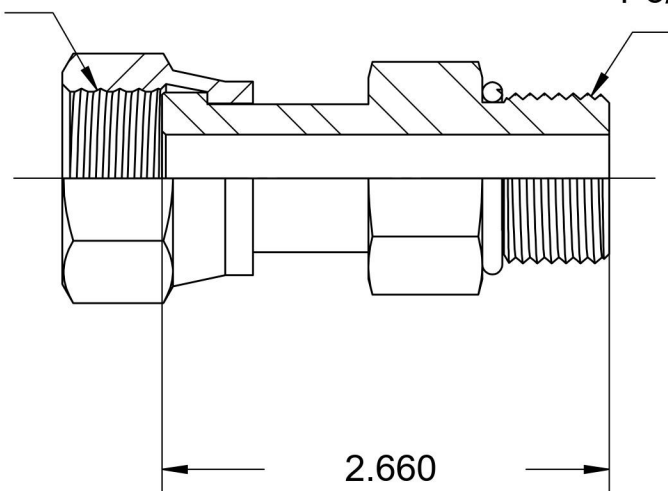

FS6540-20-20-O-SS

Stainless Steel, SAE J1453 O-Ring Face Seal Swivel Port Connector, 1-1/4" Female ORFS Swivel x 1-5/8-12 Male ORB

1-11/16-12 UN

1-5/8-12 UN

6701 Cochran Road
Solon, Ohio 44139
Phone: (440) 248-1880
Toll Free: 1-888-331-1523

Temperature Rating

-40°F to 250°F

Pressure Rating

5000 psi

Material

316/316L Stainless Steel

Finish

Passivated

Industry Standards

SAE J1453, SAE J1926-2
SAE J515

Series

FS6540-O-SS

Series Description

SAE J1453 O-Ring Face Seal
Swivel Port Connector