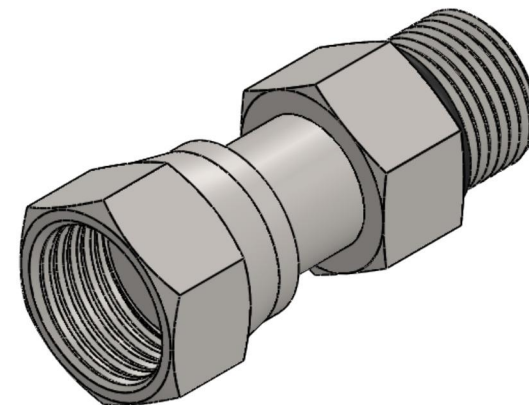

FS6540-20-20-O-SS

Stainless Steel, SAE J1453 O-Ring Face Seal Swivel Port Connector, 1-1/4" Female ORFS Swivel x 1-5/8-12 Male ORB

1-11/16-12 UN

1-5/8-12 UN

6701 Cochran Road
Solon, Ohio 44139
Phone: (440) 248-1880
Toll Free: 1-888-331-1523

Temperature Rating

-40°F to 250°F

Pressure Rating

5000 psi

Material

316/316L Stainless Steel

Finish

Passivated

Industry Standards

SAE J1453, SAE J1926-2
SAE J515

Series

FS6540-O-SS

Series Description

SAE J1453 O-Ring Face Seal
Swivel Port Connector