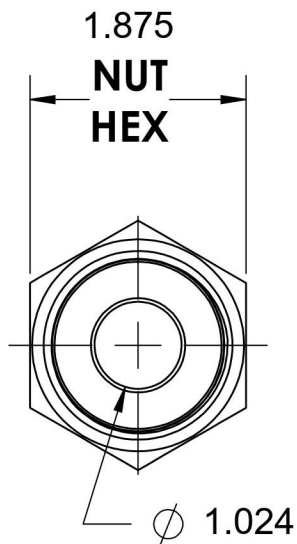

FS6540-20-20-O-SS

Stainless Steel, SAE J1453 O-Ring Face Seal Swivel Port Connector, 1-1/4" Female ORFS Swivel x 1-5/8-12 Male ORB

1-11/16-12 UN

1-5/8-12 UN

6701 Cochran Road
Solon, Ohio 44139
Phone: (440) 248-1880
Toll Free: 1-888-331-1523