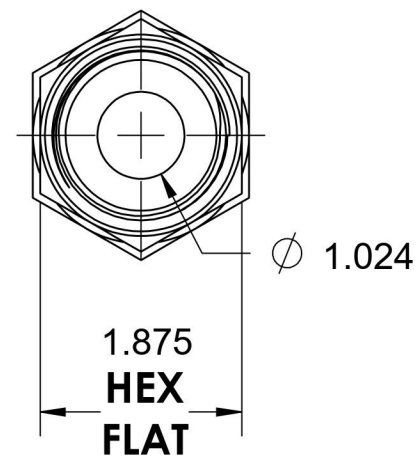

FS6540-20-20-O-SS

Stainless Steel, SAE J1453 O-Ring Face Seal Swivel Port Connector, 1-1/4" Female ORFS Swivel x 1-5/8-12 Male ORB

1-11/16-12 UN

1-5/8-12 UN

6701 Cochran Road
Solon, Ohio 44139
Phone: (440) 248-1880
Toll Free: 1-888-331-1523

Temperature Rating

-40°F to 250°F

Pressure Rating

5000 psi

Material

316/316L Stainless Steel

Finish

Passivated